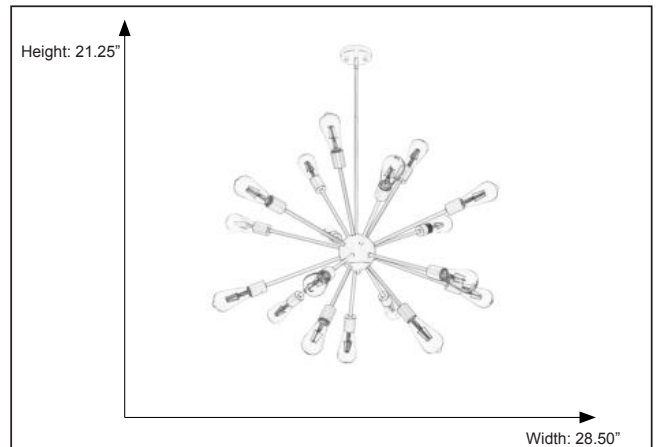

7-70223

18-Light Odyssey Chandelier

Description

The Odyssey 18-Light Chandelier features a matte black/ matte gold finish and is ideal for any contemporary setting.

Features

Item Number	7-70223
Finish	Matte Black/Matte Gold
Dimensions	21.25"H x 28.50"W
Lamp Info	18 x 60W
Bulb Base	E26 (M)
ETL Listed	Dry Location
Location	Indoor