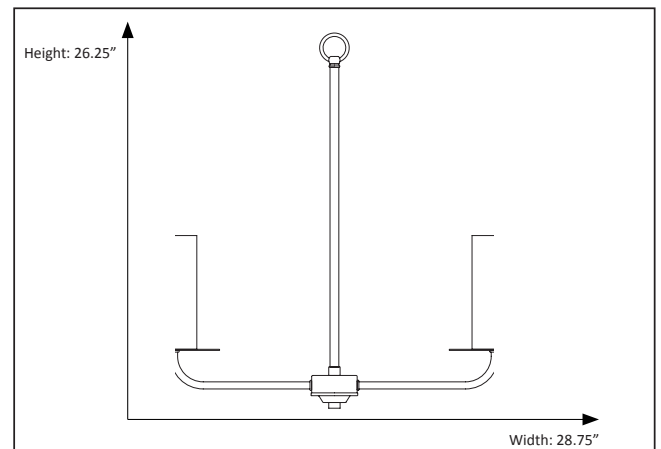

Features

Item Number	7-70151
Finish	Matte Black/Champagne Gold
Dimensions	26.25"H x 28.75"W
Lamp Info	5 x 60W E12 (C)
Bulb Base	E12 Candle
ETL Listed	Dry Location
Location	Indoor

Electrical

Fixture requires a grounded electrical supply line to 120 volts AC.

Installation

Fixture attaches to electrical junction box securely anchored in wall or ceiling.
All mounting hardware included.