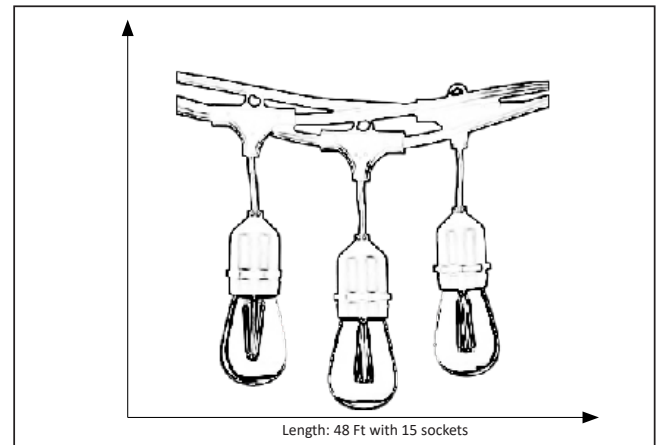

7-70097

48 Feet LED String Lights With 15 Bulbs

Description

The Soli-4815 creates a warm soft ambience with their nostalgic glow. These lights are perfect for around the porch, fence, gazebo, or backyard. This light set includes 15 bulbs on a 48 feet string. Enjoy years of illumination at any venue indoors or outdoors with just a few minutes of installation.

Features

Item Number	7-70097
Finish	Black
Length/ Sockets	48 Ft/ 15 Sockets
Lamp Info	15 x 1W
Lamps Included	15 Bulbs + 2 Extra
Bulb Base	Medium
Kelvin	2200 K
Lumens	60-70 Lm
Item Weight	8.36 Lb
Shipped Weight	9.36 Lb
Location	Indoor and Outdoor