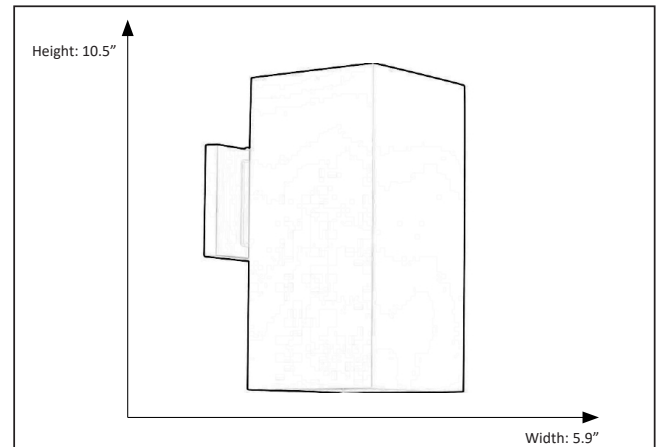

7-70088

1-Light Small Cube Patio Light (Down only)

Description

10.5" outdoor one-light cube with heavy duty construction and wall bracket.

It features a textured black finish which gives a warm feel to your home. Whether it is transitional or contemporary, this light can easily match many home exteriors in architectural feel.

Features

Item Number	7-70088
Finish	Textured Black
Dimensions	5.9"W x 10.5"H x 8.5"D
Lamp Info	1 x E27 (M)
Lamp Suggestion	1 x PAR30
Bulb Base	Medium
ETL Listed	Wet Location
Color	3000 K
Location	Outdoor