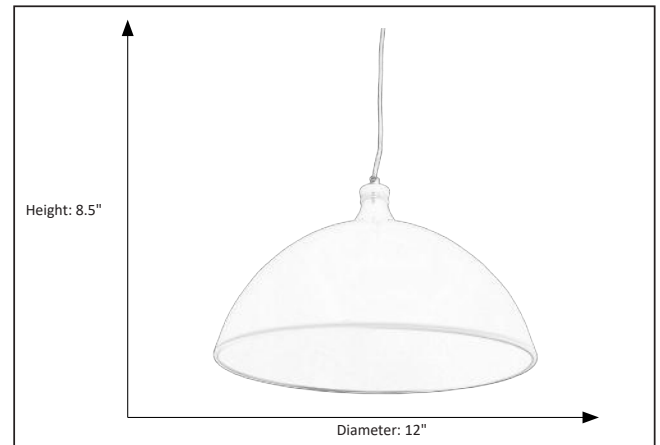

7-70061

Mia 1-Light 12" Metal Shade Corded Pendant - Black/Champagne Gold

Description

Vivio Mia 1-Light 12" White/Champagne Gold Metal Shade Corded Pendant.

Features

Item Number	7-70061
Finish	Black/Champagne Gold
Dimensions	8.5" x 12"
Lamp Info	60W E26
Lamps Included	Bulbs NOT included
Bulb Base	Medium
Kelvin	N/A
Lumens	N/A
Item Weight	4.488 Lb
Shipped Weight	5.488 Lb
Location	Indoor