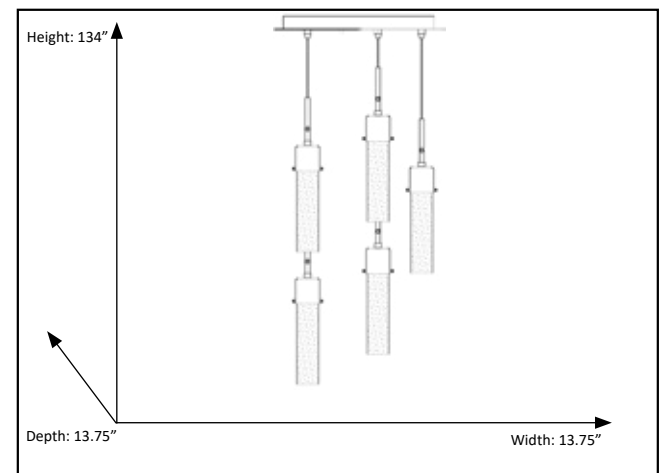

Soffi-5

5-Light Illuminated Glass Cylinder Pendant

Description

The Soffi-5 illuminated glass cylinder pendant features five of our Soffi hanging lights attached to a single base. With its polished nickel finish and seeded glass, it's a beautiful chandelier perfect for a dining room or bedroom.

Features

Item Number	7-70028
Finish	Polished Nickel
Dimensions (HxWxD)	132" (max) x 13.75" x 13.75"
Lamp Info	5 x 35W LED
Item Weight	15.21 Lb
Shipped Weight	17.20 Lb

Electrical

Fixture requires a grounded electrical supply line to 120 volts AC.