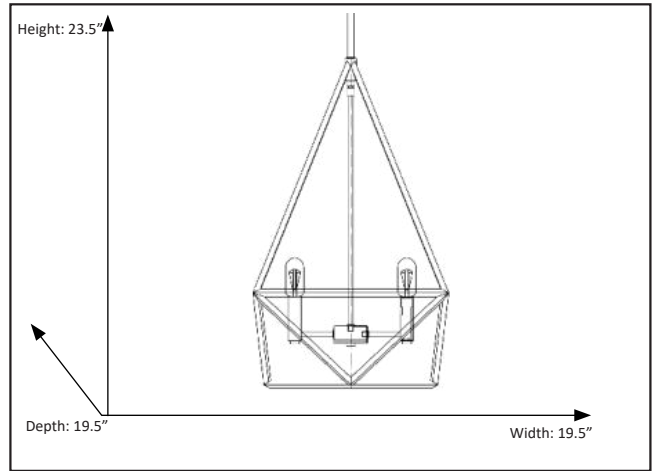

7-70016
4-Light Matte Black Cage Pendant

Description

The Vega-4 features a cage pendant with matte black finish. It stands out from the crowd with its vintage inspired geometric shape and makes a perfect addition to a living room, dining room or bedroom.

Features

Item Number	7-70016
Finish	Matte Black
Dimensions (HxWxD)	23.5" x 19.5" x 19.5"
Lamp Info	4 x 60W (E12)
Lamps Included	No

Electrical

Fixture requires a grounded electrical supply line to 120 volts AC.