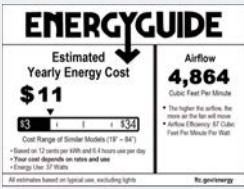

A

**WC-6-WH
Included**

B

**WC-6-WH
Included**

C

D

Ceiling Fans | Dry Rated

	Model	SKU	Description	Blade Finish	Blade Span	Speed	Blade Pitch	Wall Control
A	SUN352 NK3SV/WL	18833	3 Blade Fan	Silver/Walnut	52"	3	12	WC-6-WH
B	SUN352 MB3MB	80247	3 Blade Fan	Matte Black	52"	3	12	WC-6-WH
C	SUN352 WH3WH	80205	3 Blade Fan	White	52"	3	12	WC-6-WH
D	SUN505 NK5SV/WL	18821	5 Blade Fan	Silver/Walnut	52"	3	12	N/A