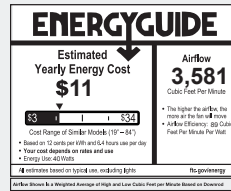

**WC-6-WH
Included**

C