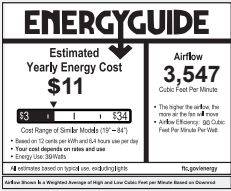

**WC-6-WH
Included**

A