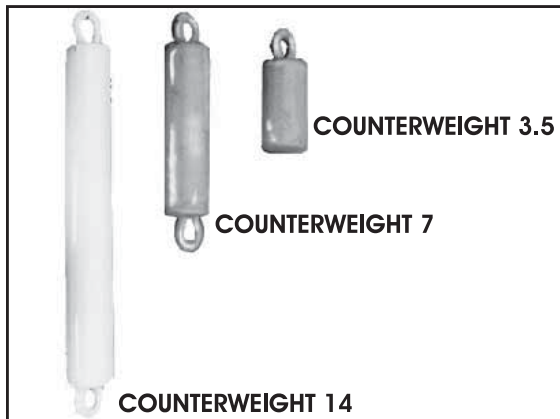

COUNTERWEIGHTS

Finish colors: Bronze or Silver. White and Black available on request.

ITEM NUMBER	WEIGHT	PRICE EACH
COUNTERWEIGHT 3.5	3.5 Pounds	$70.00
COUNTERWEIGHT 7	7 Pounds	93.00
COUNTERWEIGHT 14	14 Pounds	120.00

CAM CLEAT

ITEM NUMBER	FOR	PRICE EACH
CAMCLEAT	5/16" Rope	$36.00