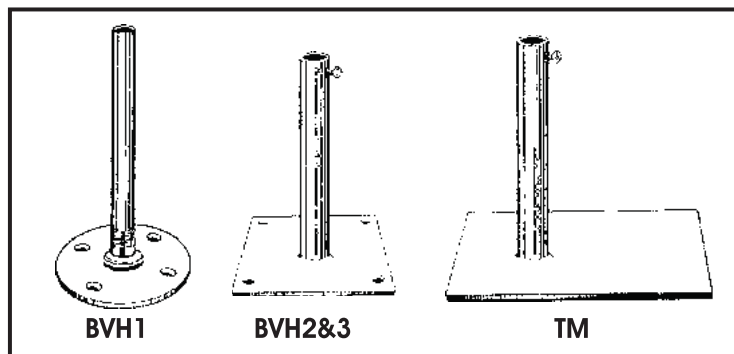

FLAGPOLE HARDWARE

MANDRILS & VERTICAL HOLDERS

NOTE: Bolts not included.

ITEM NUMBER	SIZE BORE	MATERIAL	ANGLE DEGREES	PRICE EACH
Mandril 1"	1"	Aluminum	Fixed, 90°	$70.00
Mandril 1 3/8"	1 3/8"	Aluminum	Fixed, 90°	135.00
Mandril 1 1/2"	1 1/2"	Aluminum	Fixed, 90°	140.00
Mandril 2"	2"	Aluminum	Fixed, 90°	160.00
Mandril 3"	3"	Steel Mandril	Fixed, 90°	250.00
Mandril 4"	4"	Steel Mandril	Fixed, 90°	250.00
Tiremount 1 3/8"	1 3/8"	Tire Mount	Fixed, 90°	160.00
Tiremount 1 1/2"	1 1/2"	Tire Mount	Fixed, 90°	165.00
Tiremount 2"	2"	Tire Mount	Fixed, 90°	205.00

NON TANGLE RODS

Stainless Steel
with Brass Fittings.

ITEM NUMBER	ROD SIZE	FLAG SIZE	PRICE EACH
NTR30	30"	3'X5'- 4'X6'	$252.00
NTR48	48"	5'X8'	280.00
NTR72	72"	6'X10'	385.00
NTR84	84"	8'X12'	395.00