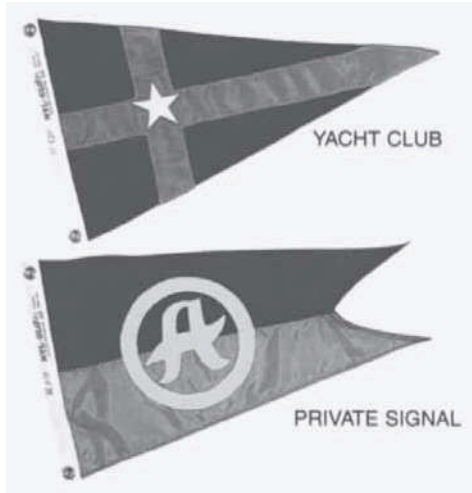

## Fun and Fish Flags

Ideal gift item! Sure to attract attention on land or sea - indoors or out. Colorful, Anco-dyed designs; finished with white canvas heading and brass grommets. 12" x 18" Nyl-Glo - \$22.00 Each

# MARINE FLAGS

**Nylon- the ideal fabric for marine flags and pennants.**

- Strong-Long Wearing
- Brilliant Fast Colors
- Quick Drying
- Lustrous Appearance

Nyl-Glo is a heavyweight bunting material of 100% nylon, made to exceed U.S. Government specifications for strength and durability. A true "all weather" flag fabric, its special parachute cloth treatment retards deterioration from sun and salt water.