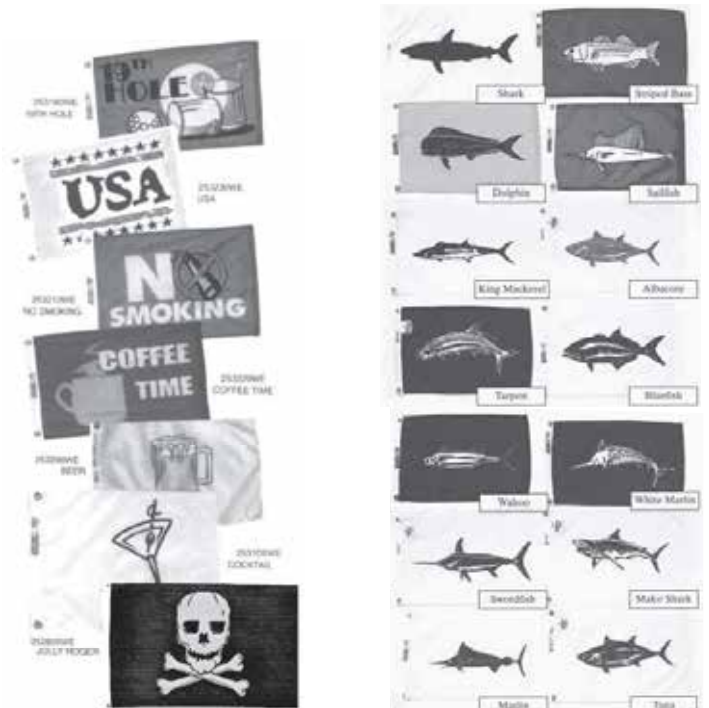

Fun and Fish Flags

Ideal gift item! Sure to attract attention on land or sea - indoors or out. Colorful, Anco-dyed designs; finished with white canvas heading and brass grommets. 12" x 18" Nyl-Glo - $22.00 Each