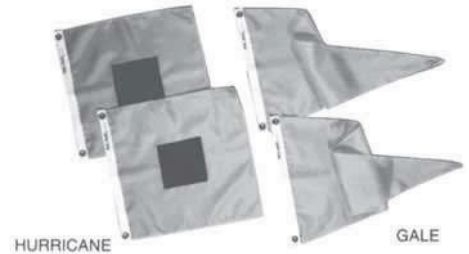

Recommended Yacht Flag Sizes POWERBOAT

Length of Boat	Size of Private Signal & Club Signal	Size of Yacht Ensign
Under 20 feet	8" x 12"	12" x 18"
20 feet	10" x 15"	12" x 18"
25 feet	10" x 15"	16" x 24"
30 feet	12" x 18"	16" x 24"
35 feet	12" x 18"	24" x 36"
40 feet	14" x 21"	24" x 36"
45 feet	14" x 21"	24" x 36"
50 feet	16" x 24"	2 1/2" x 4"
55 feet	16" x 24"	2 1/2" x 4"
60 feet	20" x 30"	2 1/2" x 4"
70 feet	20" x 30"	3" x 5"
80 feet	24" x 36"	3" x 5"
90 feet	24" x 36"	4" x 6"
100 feet	30" x 48"	4" x 6"

SAILBOAT

20 feet	10" x 15"	16" x 24"
25 feet	10" x 15"	16" x 24"
30 feet	12" x 18"	24" x 36"
35 feet	14" x 21"	24" x 36"
40 feet	14" x 21"	24" x 36"
45 feet	16" x 24"	2 1/2" x 4"
50 feet	20" x 30"	2 1/2" x 4"
60 feet	20" x 30"	2 1/2" x 4"
70 feet	24" x 36"	3" x 5"
80 feet	24" x 36"	3" x 5"
90 feet	30" x 48"	4" x 6"
100 feet	30" x 48"	4" x 6"

Flags and Where to Fly them on Boats

Flag*	When flown	Motorboat -bow & stern staffs only	Motorboat -bow/stern staffs and signal mast	Motorboat -two masts	Sailing yacht -one mast	Sailing yacht -two masts	Sailing yacht -more than two masts
U.S./Yacht/USPS ensign	8:00 A.M. to sundown	Aft	Aft	Aft	After peak	Aftermost peak	Aftermost peak
Club burgee	8:00 A.M. to sundown	Bow	Bow	Foremast	At the truck	At the foremost truck	At the foremost truck
Private signal	8:00 A.M. to sundown	Not flown	Masthead	Mainmast	When under way at the truck	At the aftermost truck	At the main truck
Flag officer's flag	Day and night	Not flown	In place of private signal	In place of private signal	Instead of burgee at truck	Instead of private signal	Instead of private signal
U.S. Jack	At anchor on Sun. & holidays 8:00 A.M. to sundown	Not flown	Not flown	Bow or jack staff	Not flown	Jack staff	Jack staff
Absent flag	Daylight-during absence of owner	Not flown	Starboard yardarm	Starboard main yardarm	Starboard spreader	Starboard main spreader	Starboard main spreader
Meal flag	Daylight-during meal hours when at anchor	Not flown	Starboard yardarm	Starboard main yardarm	Starboard spreader	Starboard main spreader	Starboard main spreader
Guest flag	Daylight-when owner is absent but guests are on board	Not flown	Starboard yardarm	Starboard main yardarm	Starboard spreader	Starboard main spreader	Starboard main spreader
Bow pennant, Fish, Fun flag, Skin Diver flag	8:00 A.M. to sundown	Bow	Port yardarm	Port forward yardarm	Port spreader	Foremost Port spreader	Foremost Port spreader