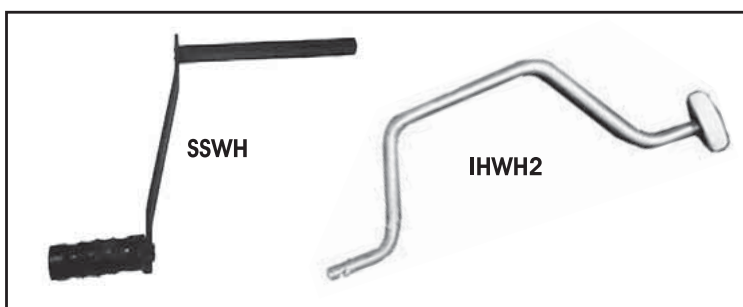

FLAGPOLE HARDWARE

INTERNAL HALYARD PARTS

INTERNAL HALYARD TRUCKS

ITEM NUMBER	TYPE	PRICE EACH
CAMCLEATCAPTRUCK 3	Alum. Fixed, Cap Type for rope and cam cleat, 3" O.D.	$73.00
CAMCLEATCAPTRUCK 3.5	Alum. Fixed, Cap Type for rope and cam cleat, 3 1/2" O.D.	104.00
PULLEYTRUCK WINCH S	Alum. Rev. 1 1/4" cable Alum. Rev. 1 1/4" rope	290.00 290.00
PULLEYTRUCK WINCH L	Lg. Alum. Revolving Truck	440.00
PULLEYTRUCK WINCH XL	Aluminum Revolving Single Sheave for poles for cable 50'-60'	840.00

WINCHES

Handles sold separately.

ITEM NUMBER	TYPE	PRICE EACH
STAINLESS STEEL		
SSWIN1	Small, 25'-45' poles, 6"-8" butts	745.00
SSWIN2	Medium, 50'-80' poles, 10" butt	722.00
SSWIN3	Large, 80' and up poles, 12" butt	1090.00
ALUMINUM INTEGRAL WINCH*		
IAW05	5" Butt / .156 wall	765.00
IAW06	6" Butt	1205.00
IAW07	7" Butt	1205.00
IAW08	8" Butt	1345.00
IAW10	10" Butt	1415.00
IAW12	12" Butt / .375 wall	1,635.00

* Note: Can be used for in-field retrofit

WINCH HANDLES

ITEM NUMBER	TYPE	PRICE EACH
WINCH HANDLE SS SMALL	Stainless Steel Winch	$55.00
MWINCH HANDLE SMALL	M Integral Winch-5" pole	94.00
MWINCH HANDLE LARGE	M Integral Winch-6"-12" pole	196.00