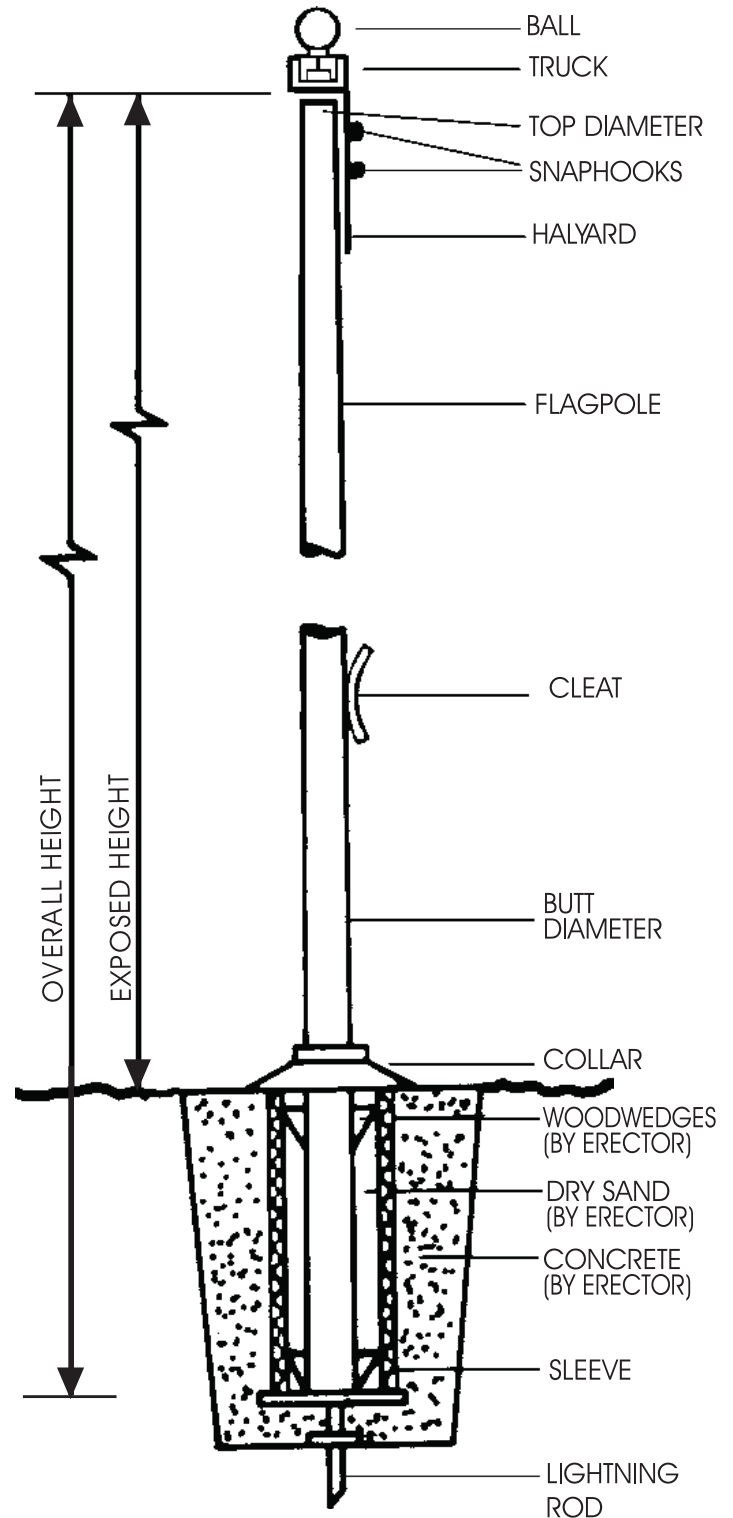

Pole Caps have 1-1/4" NPT female threaded top

INSIDE DIAMETER	PRICE EACH
2 1/2"	$90.00
2 3/8"	90.00
3"	124.00
3 1/2"	124.00
4"	148.00
4 1/2"	148.00
5"	148.00
5 1/2"	194.00
6"	194.00

FLAGPOLE PLAQUES

Engraved plaques are available in Brass and are curved to fit the butt diameter of the flagpole. Letter styles available are Block or Roman. The plaques are attached to the pole with matching brass rivets (included with Plaque).

POLE DIAMETER	PRICE EACH
3.5" and smaller	$115.00+$6.00 per character
4" through 8"	$150.00+$6.00 per character
greater than 8"	CALL FOR PRICING

Lead time for plaques is generally 2-3 weeks after order is placed.

Gold Rubber Versaflex - Black Block Text $50.00

TOUCH-UP PAINT

Minor scratches and marks are easily touched up. 16 ounce aerosol can.

BLP - Black, DBP - Dark Bronze, MBP - Medium Bronze, CAP - Clear $24.00 each

MISCELLANEOUS LOCKS AND KEYS

ITEM NUMBER	TYPE	PRICE EACH
CLOCK A	Door Lock-American Winch/Cam Cleat Pole (Compression Style Lock)	$70.00
CLOCK B	Stainless Lock with Cap	20.00
CLOCK C	Concord Flagpole Type (sp C.C./Winch)	35.00
CLOCK E	Integral Winch Type	122.00
CLOCK H	Lock & Keys- Cylinder Lock Cleat Box	30.00
CLOCK I	PadLock & Keys- Padlock Cleat Box	24.00
CLOCK J	Concord/American cylinder Lock Keys Cleat Box	22.00
KEY A	Integral Winch Key	18.00
KEY B	Cleat Box- Cyl. Lock Key	14.00
KEY D	American Lock Key- new compression style	22.00

FLAGPOLE VOCABULARY

Details may differ slightly on Fiberglass flagpoles.