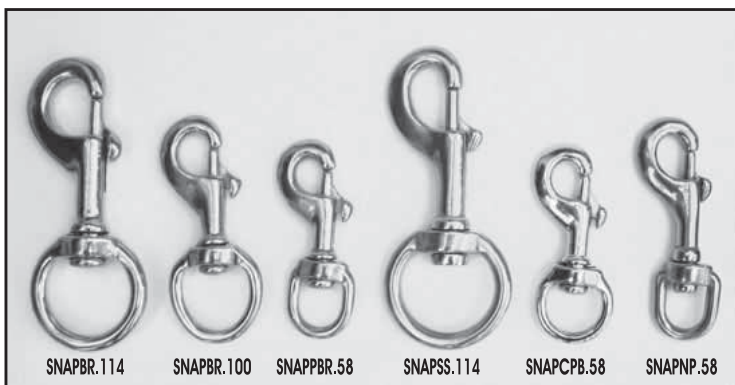

SWIVEL SNAPHOOKS

ITEM NUMBER	MATERIAL	SIZE	USE	PRICE EACH
SNAPBR.58	Brass	5/8"	3'X5', 4'X6'	$6.00
SNAPBR.100	Brass	1"	5'X8', 6'X10'	8.00
SNAPBR.114	Brass	1 1/4"	8'X12' and Up	11.00
SNAPSS.58	Stainless	5/8"	3'X5'-4'X6'	10.00
SNAPSS.114	Stainless	1 1/4"	8'X12' and Up	15.00
SNAPNP.58	Aluminum	5/8"	3'X5', 4'X6'	6.00

NON-SWIVEL SNAPHOOKS

ITEM NUMBER	MATERIAL	SIZE	USE	PRICE EACH
NSHW	NYLON	5/8"	White, 3'X5', 4'X6'	$2.00

VINYL SNAP COVERS

ITEM NUMBER	COLOR	SIZE	PRICE EACH
SNAP COVER 5/8	Grey brown or white	5/8"	$6.00
SNAP COVER 1		1"	8.00

LUCITE FLAG ATTACHMENT RINGS

ITEM NUMBER	SIZE	DESCRIPTION	PRICE EACH
FLAGRING3/4	3/4"	Lucite Ring with Thumb Screw to Fit 3/4" Pole	$2.00
FLAGRING1	1"	Lucite Ring with Thumb Screw to Fit 1" Pole	2.00
FLAGRING13/8	1-3/8"	Lucite Ring with Thumb Screw to Fit 1-3/8" Pole	5.00

What are the five days in a year that the U.S. flag should be displayed at half-mast?

The five days that the U.S. flag should be displayed at half-staff are:

- May 15, Peace Officer's Memorial Day
- Memorial Day, the last Monday in May. Only till noon, then the flag is raised to full staff.
- July 27th, Korean War Veteran's Armistice Day
- September 11th, Patriot Day
- December 7th, Pearl Harbor Remembrance Day

Patriot Day

Patriot Day has been added to the Flag Holidays listed in section 174 of the U.S. Flag Code. On December 18, 2001, President Bush signed Public Law No: 107-89 designating September 11th as Patriot Day. State and local governments and the people of the United States are asked to observe Patriot Day with appropriate programs and activities to honor the individuals who lost their lives as a result of the terrorist attacks on that date in 2001.

The day has also been designated as a day that the U.S. flag should be flown at half-staff from sunrise to sundown, not just until noon as is done on Memorial Day. The people of the United States are asked to observe a moment of silence on Patriot Day in remembrance of the victims.

Patriot Day should not be confused with Patriot's Day, a regional holiday celebrated in New England on the third Monday in April which commemorates Paul Revere's ride and the battle of Lexington & Concord during the Revolutionary War. The Boston Marathon is run on Patriot's Day every year.