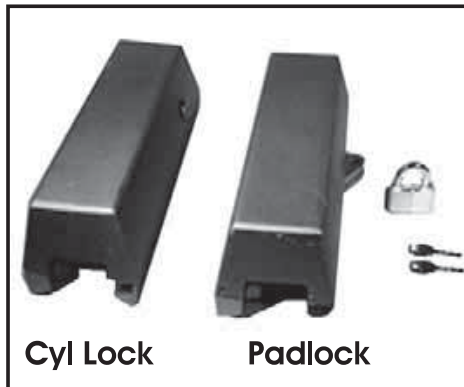

FLAGPOLE HARDWARE BANNER BRACKETS

Cyl Lock

Padlock

CLEAT BOXES - CAST ALUMINUM CYLINDER LOCK TYPE

TYPE	BUTT SIZE	PRICE EACH
Cylinder Lock Type	3"-4", Cast Alum.	$220.00
Cylinder Lock Type	5"-12", Cast Alum.	220.00

Above use CL9ACleat w/ longer screws

CLEAT BOXES - CAST ALUMINUM PAD LOCK TYPE

TYPE	BUTT SIZE	PRICE EACH
Padlock Type	3"-4", Cast Alum.	$230.00
Padlock Type	5"-12", Cast Alum.	230.00

Above use CL9A Cleat w/ longer screws

HALYARD COVERS

1" X 2" Aluminum channel with hinge to be used only with cast cleat box cover.

ITEM NUMBER	SIZE	PRICE EACH
HALYARDCOVER5	5'	$210.00
HALYARDCOVER6	6'	230.00
HALYARDCOVER8	8'	288.00
HALYARDCOVER10	10'	375.00