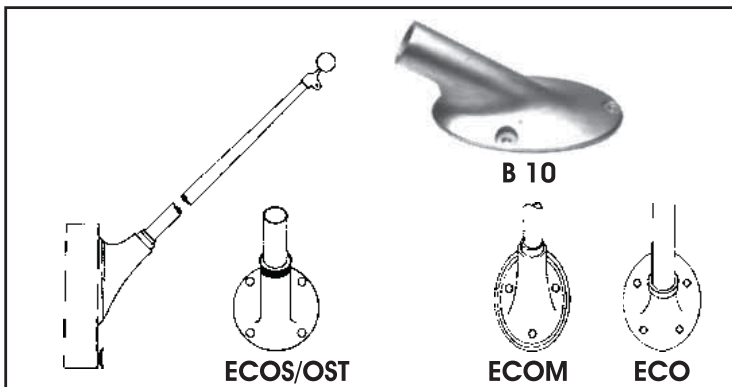

BRACKETS

NOTE: Bolts not included.

ITEM NUMBER	SIZE BORE	MATERIAL	ANGLE DEGREES	PRICE EACH
B1	1/2"	Cast Aluminum	Fixed, 45°	$12.00
B2	3/4"	Cast Aluminum	Fixed, 45°	16.00
B3	3/4"	Stamped Steel	Fixed, 45°	8.00
B4	3/4"	Brass	Fixed, 45°	49.00
B5	1"	Cast Aluminum	Fixed, 45°	16.00
B5B	1"	Brass	Fixed, 45°	66.00
B5S	1"	S.S. w/ Strap	Fixed, 45°	35.00
B5A	1"	Alum. Strap Bracket	Fixed, 45°	30.00
B5W2	1"	Aluminum-White	Fixed - 2 positions	15.00
B5S2	1"	Aluminum-Silver	Fixed - 2 positions	15.00
B5ST	1"	Stamped Steel	Fixed, 45°	12.00
B6W	1"	Silver Aluminum	Adjustable	30.00
B6S	1"	White Aluminum	Adjustable	30.00
B7A	15/16"		Fixed, 25°	88.00
B7	1"	Cast Aluminum	Fixed, 25°	88.00
B7B	1 1/8"	Shield Brackets	Fixed, 25°	88.00
B8	1 1/4"	Cast Aluminum	Fixed - 2 positions	30.00
B8ST	1 1/4"	Stamped Steel	Fixed, 45°	16.00
B9	1"	Power Coated Steel (various colors)	Fixed, 45°	40.00

B10	1 1/2"	Heavy Cast Alum.	Fixed, 30°	$215.00
B11	2"	Cast Aluminum	Fixed, 30°/45°	155.00
ECO	3 1/2"	Cast Aluminum	Fixed, 60°	1,680.00
ECOS/OST	3"	Cast Aluminum	Fixed, 45°	505.00
ECOM	2 3/8"	Cast Aluminum	Fixed, 45°	850.00

CLASSROOM BRACKETS

Steel Black Enamel Finish.

ITEM NUMBER	SIZE BORE	MATERIAL	ANGLE DEGREES	PRICE EACH
BCR.58	3/8"-5/8"	1 Hole, Black Steel	Fixed, 45°	$8.00
BC3	5/16"-3/8"	3 Hole Cluster, Aluminum	Fixed, 45°	15.00
BC5	5/16"-3/8"	5 Hole Cluster, Aluminum	Fixed, 45°	16.00