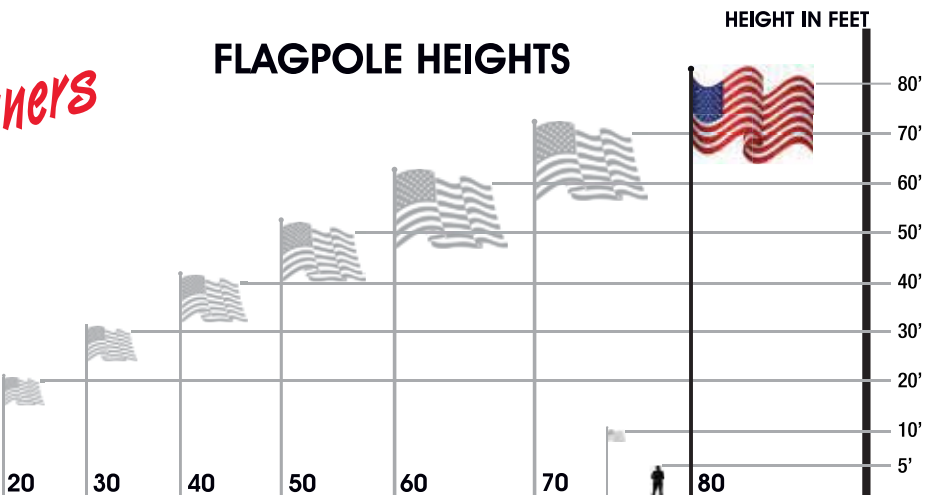

FLAGPOLES ALUMINUM GROUND SET, CONE TAPERED

Residential poles include groundsleeve, cleat, halyard, 2 snaphooks, collar, truck assembly and aluminum ball.

Aluminum flagpoles manufactured by

RESIDENTIAL

POLE	MATERIAL	HEIGHT		BUTT DIAMETER	WALL THICKNESS	MAX. FLAG SIZE	SHAFT WEIGHT (LBS.)	NO. OF PIECES	FINISHES AVAILABLE	PRICE
		EXPOSED	OVERALL							
15'x3"	ALUMINUM	15'	17'	3"	.125"	3'x5'	37	1	SATIN POWDERCOAT	$650.00 $1270.00
20'x3"	ALUMINUM	20'	22'	3"	.125"	4x6	47	1	SATIN POWDERCOAT	$700.00 $1285.00
20'x3"	ALUMINUM	20'	22'	3"	.125"	4x6	34	3	SATIN POWDERCOAT	$730.00 $1315.00
25'x3"	ALUMINUM	25'	27.5'	3"	.125"	5x8	61	1	SATIN POWDERCOAT	$780.00 $1400.00
25'x4"	ALUMINUM	25'	27.5'	4"	.125"	5x8	80	1	SATIN POWDERCOAT	$1095.00 $1300.00
30'x4"	ALUMINUM	30'	33'	4"	.125"	6x10	99	1	SATIN POWDERCOAT	$1350.00 $1700.00

ALL PRICES ARE NET AND FOB OUR HOUSTON WAREHOUSE. PRICES LISTED DO NOT INCLUDE SALES TAX. OTHER FLAGPOLE SIZES, MATERIALS AND FINISHES ARE AVAILABLE AND PRICED ON REQUEST.