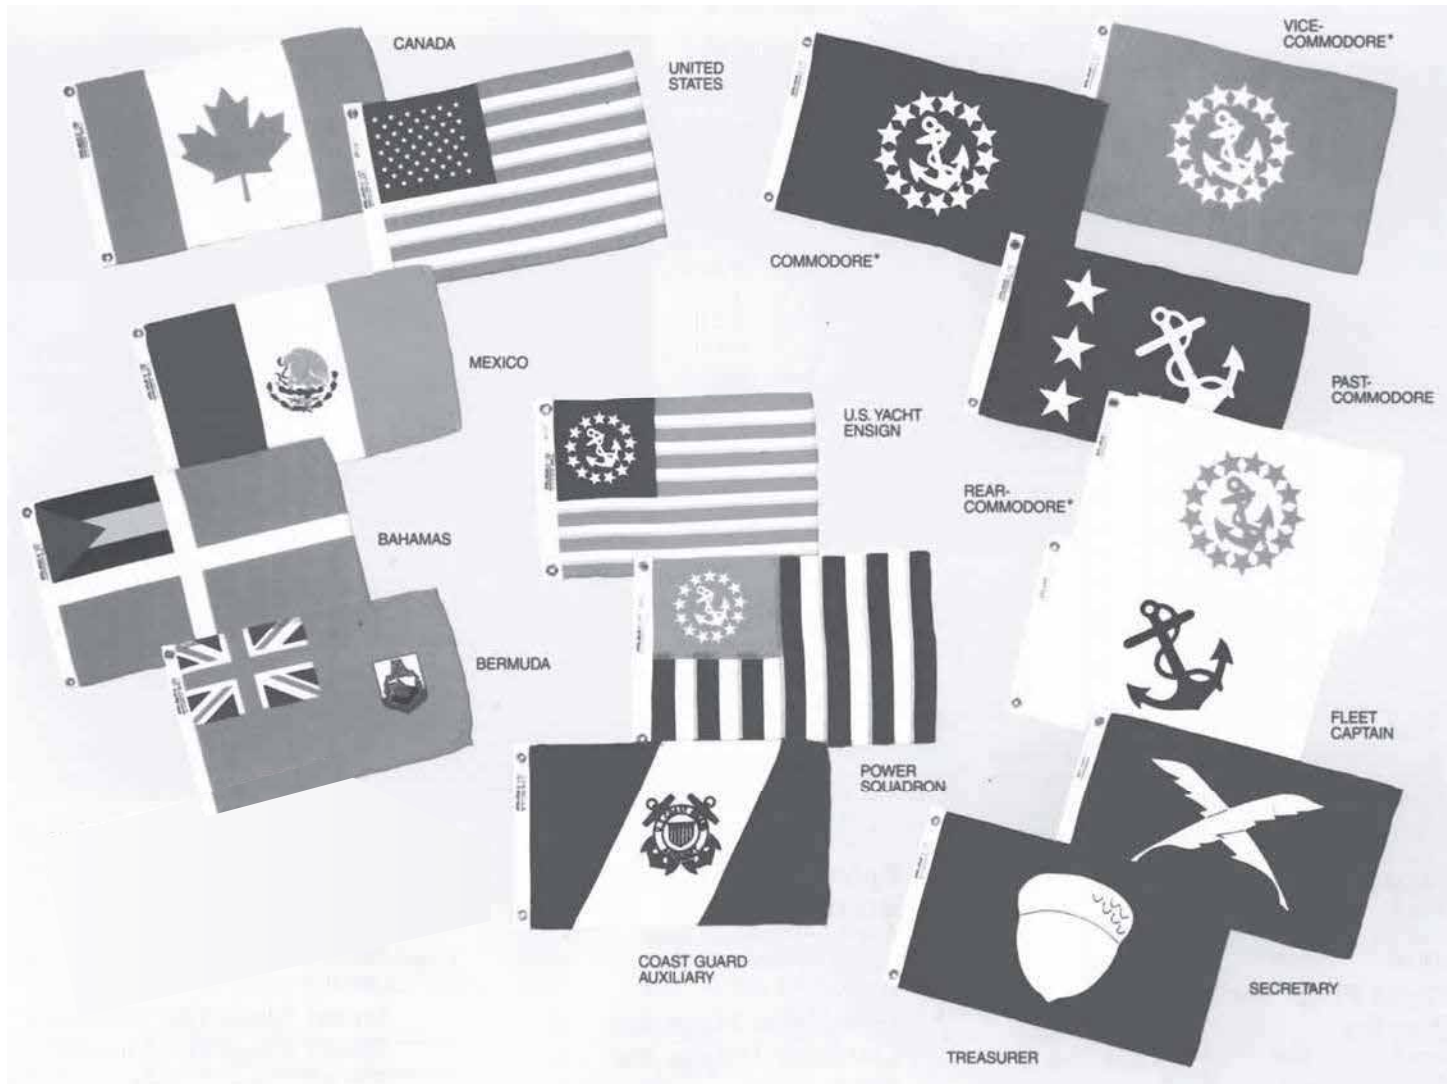

MARINE FLAGS

United States & Foreign Flags

Seaworthy Nyl-Glo flags in rich fast colors, ideal for marine use. Finished with heavy white canvas headings and strong brass grommets.

United States

See pages 6 and 7 for complete listing of U.S. outdoor flags in all sizes and materials.

Anco-dyed

Size	Each	Size	Each
8 x 12"	$18.00	16 x 24"	$25.00
12 x 18"	22.00	20 x 30"	35.00

Embroidered Stars, Sewed Stripes

Size	Each	Size	Each
12 x 18"	$35.00	2 1/2 x 4'	$55.00
16 x 24"	38.00	3 x 5'	57.00
20 x 30"	40.00	4 x 6'	69.00
2 x 3'	50.00	5 x 8'	103.00

12" X 18" Bahamas (Courtesy Flag), Bermuda, Canada, Mexico, U.S. Virgin Islands

Bahamas	$22.00
Bermuda	30.00
Canada	22.00
Mexico	22.00

United States Yacht Ensigns

Sewn or embroidered stars and anchor, double stitched stripes for added strength; heavy white canvas heading and brass grommets.

Size	Each	Size	Each
12 x 18"	$35.00	24 x 36"	$50.00
16 x 24"	40.00	30 x 48"	116.00
20 x 30"	45.00	36 x 60"	122.00

NOTE: 12 x 18" thru 24 x 36" feature embroidered fields

U.S. Power Squadron Flags

Manufactured and sold under license from the United States Power Squadron, and for use by members only. Sewn or embroidered stars and anchor, double stitched for added strength. Finished with heavy white canvas heading and brass grommets.

Size	Each	Size	Each
12 x 18"*	$30.00	24 x 36"	$55.00
16 x 24"	35.00	30 x 48"	116.00
20 x 30"	42.00		

NOTE: 12 x 18" thru 24 x 36" feature embroidered fields.

U.S. Power Squadron Club Pennants

Priced as Private Signals. Quantity prices on request.

Coast Guard Auxillary

Official Coast Guard Auxillary Flag with double seal reading correctly on both sides. Seal is Anco-dyed.

	Size	Each
No. 3	15 x 24"	$45.00
No. 4	12 x 19 1/2"	40.00

Yacht Club Officer's Flags

Beautifully embroidered or sewn designs on lustrous high tensile strength 100% heavy-weight nylon.

Size	Each
12 x 18"	$40.00