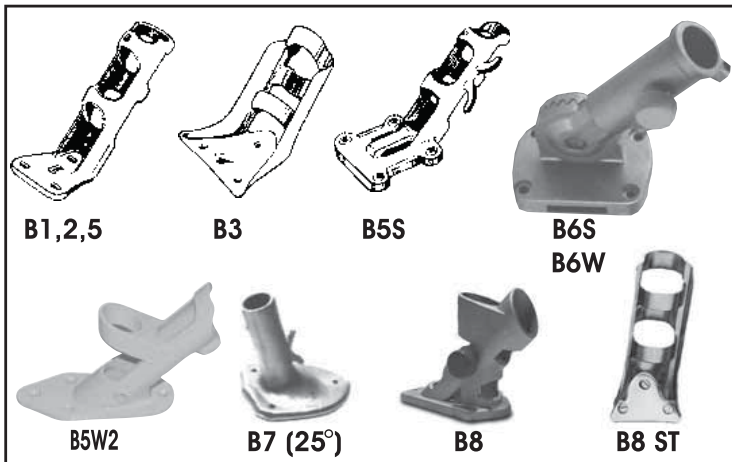

FLAGPOLE HARDWARE