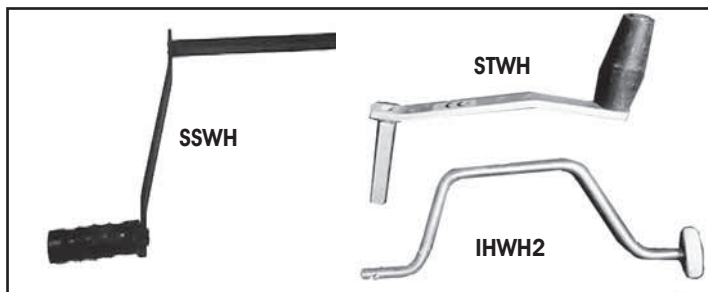

WINCH HANDLES

ITEM NUMBER	TYPE	PRICE EACH
STWH	For Steel Winch	$32.00
SSWH	For Stainless Steel Winch	40.00
IHWH2	For Integral Winch	136.00