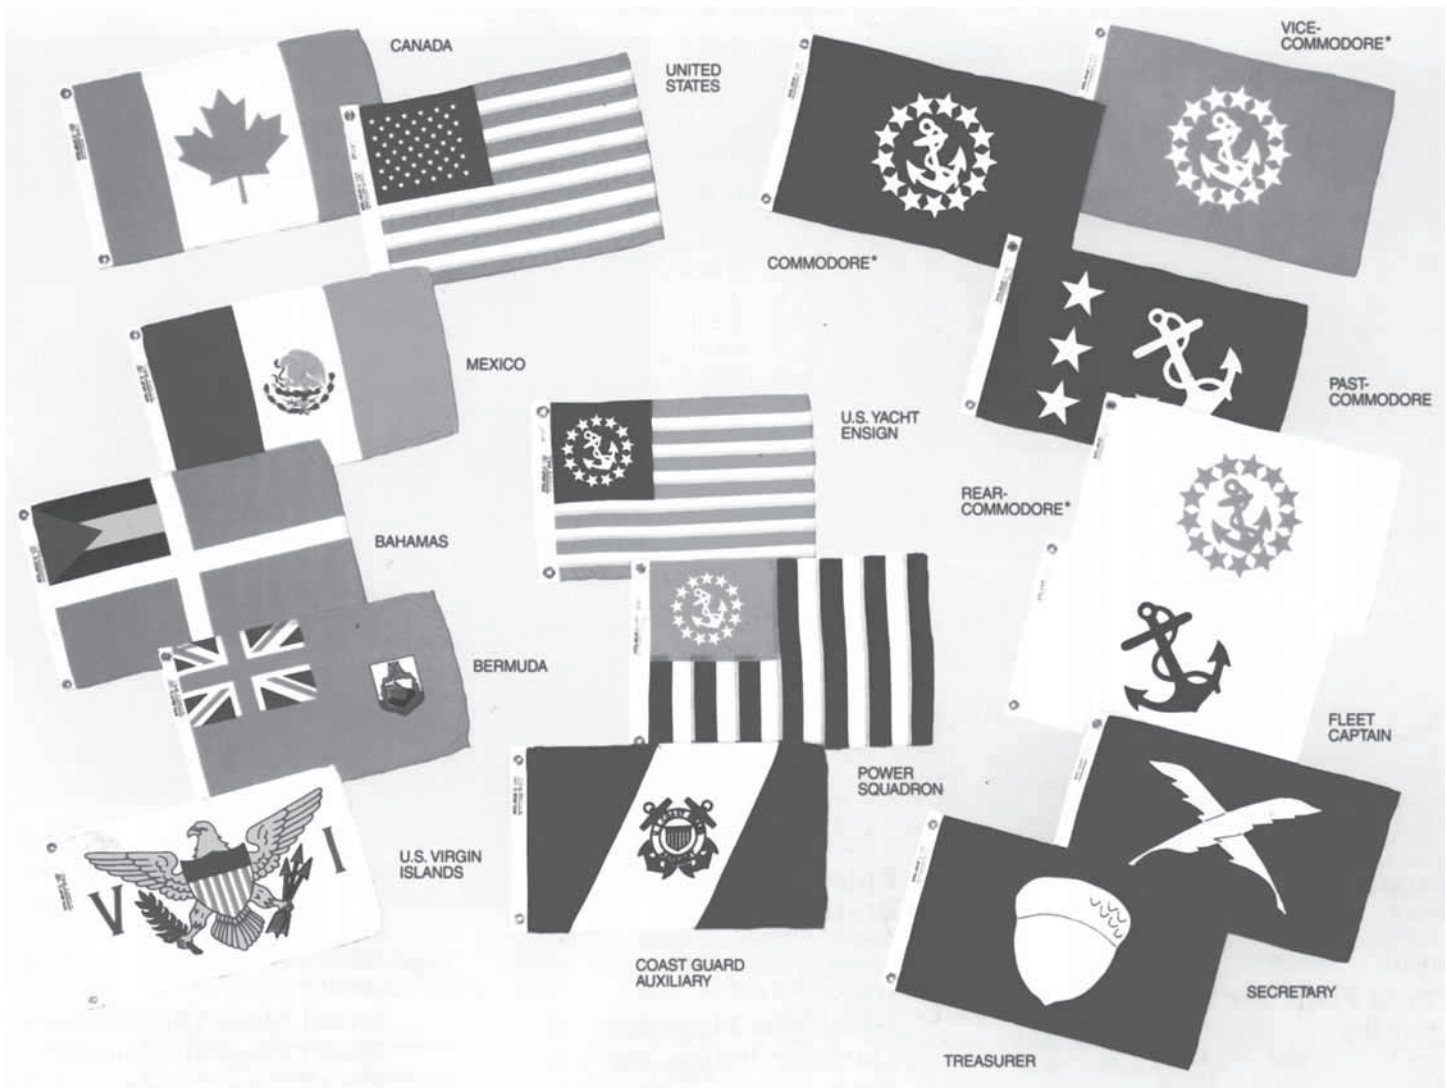

MARINE FLAGS

United States & Foreign Flags

Seaworthy Nyl-Glo flags in rich fast colors, ideal for marine use. Finished with heavy white canvas headings and strong brass grommets.

United States

See pages 6 and 7 for complete listing of U.S. outdoor flags in all sizes and materials.

Anco-dyed

Size	Each	Size	Each
8 x 12"	$12.00	16 x 24"	$18.00
12 x 18"	15.00	20 x 30"	30.00

Embroidered Stars, Sewed Stripes

Size	Each	Size	Each
12 x 18"	$26.00	2 1/2 x 4'	$38.00
16 x 24"	27.00	3 x 5'	43.00
20 x 30"	31.00	4 x 6'	57.00
2 x 3'	32.00	5 x 8'	86.00

12" X 18" Bahamas (Courtesy Flag), Bermuda, Canada, Mexico, U.S. Virgin Islands

Bahamas	$22.00
Bermuda	22.00
Canada	16.00
Mexico	18.00
U.S. Virgin Islands	18.00

United States Yacht Ensigns

Sewn or embroidered stars and anchor, double stitched stripes for added strength; heavy white canvas heading and brass grommets.

Size	Each	Size	Each
12 x 18"	$24.00	24 x 36"	$35.00
16 x 24"	28.00	30 x 48"	82.00
20 x 30"	32.00	36 x 60"	85.00

NOTE: 12 x 18" thru 24 x 36" feature embroidered fields

U.S. Power Squadron Flags

Manufactured and sold under license from the United States Power Squadron, and for use by members only. Sewn or embroidered stars and anchor, double stitched for added strength. Finished with heavy white canvas heading and brass grommets.

Size	Each	Size	Each
12 x 18"*	$22.00	24 x 36"	$40.00
16 x 24"	25.00	30 x 48"	82.00
20 x 30"	30.00		

NOTE: 12 x 18" thru 24 x 36" feature embroidered fields.

U.S. Power Squadron Club Pennants
Priced as Private Signals. Quantity prices on request.

Coast Guard Auxiliary

Official Coast Guard Auxiliary Flag with double seal reading correctly on both sides. Seal is Anco-dyed.

No.	Size	Each
No. 3	15 x 24"	$32.00
No. 4	12 x 19 1/2"	28.00

Yacht Club Officer's Flags

Beautifully embroidered or sewn designs on lustrous high tensile strength 100% heavy-weight nylon.

Size	Each
12 x 18"	$30.00