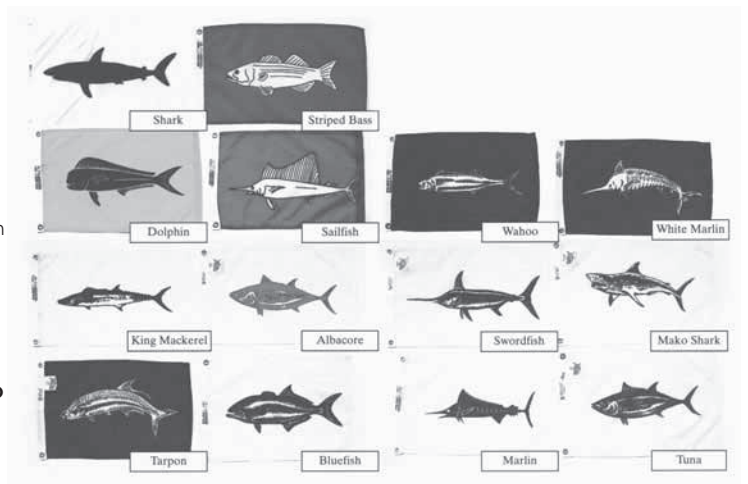

Fun and Fish* Flags

Ideal gift item! Sure to attract attention on land or sea- indoors or out. Colorful, Anco-dyed designs; finished with white canvas heading and brass grommets. Individually packed in polyethylene bags.

12" x 18" Nyl-Glo Each $15.00

*(Clockwise: Shark, Bluefish, Tuna, Dolphin, Marlin, Striped Bass)