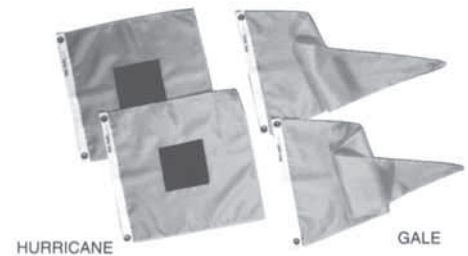

Recommended Yacht Flag Sizes

POWERBOAT

Length of Boat	Size of Private Signal & Club Signal	Size of Yacht Ensign
Under 20 feet	8" x 12"	12" x 18"
20 feet	10" x 15"	12" x 18"
25 feet	10" x 15"	16" x 24"
30 feet	12" x 18"	16" x 24"
35 feet	12" x 18"	24" x 36"
40 feet	14" x 21"	24" x 36"
45 feet	14" x 21"	24" x 36"
50 feet	16" x 24"	2 1/2 x 4
55 feet	16" x 24"	2 1/2 x 4
60 feet	20" x 30"	2 1/2 x 4
70 feet	20" x 30"	3 x 5
80 feet	24" x 36"	3 x 5
90 feet	24" x 36"	4 x 6
100 feet	30" x 48"	4 x 6

SAILBOAT

20 feet	10" x 15"	16" x 24"
25 feet	10" x 15"	16" x 24"
30 feet	12" x 18"	24" x 36"
35 feet	14" x 21"	24" x 36"
40 feet	14" x 21"	24" x 36"
45 feet	16" x 24"	2 1/2 x 4
50 feet	20" x 30"	2 1/2 x 4
60 feet	20" x 30"	2 1/2 x 4
70 feet	24" x 36"	3 x 5
80 feet	24" x 36"	3 x 5
90 feet	30" x 48"	4 x 6
100 feet	30" x 48"	4 x 6

Flags and Where to Fly them on Boats

Flag*	When flown	Motorboat-bow & stern staffs only	Motorboat-bow/stern staffs and signal mast	Motorboat-two masts	Sailing yacht-one mast	Sailing yacht-two masts	Sailing yacht-more than two masts
U.S./Yacht/USPS ensign	8:00 A.M. to sundown	Aft	Aft	Aft	After peak	Aftermost peak	Aftermost peak
Club burgee	8:00 A.M. to sundown	Bow	Bow	Foremast	At the truck	At the foremost truck	At the foremost truck
Private signal	8:00 A.M. to sundown	Not flown	Masthead	Mainmast	When under way at the truck	At the aftermost truck	At the main truck
Flag officer's flag	Day and night	Not flown	In place of private signal	In place of private signal	Instead of burgee at truck	Instead of private signal	Instead of private signal
U.S. Jack	At anchor on Sun. & holidays 8:00 A.M. to sundown	Not flown	Not flown	Bow or jack staff	Not flown	Jack staff	Jack staff
Absent flag	Daylight-during absence of owner	Not flown	Starboard yardarm	Starboard main yardarm	Starboard spreader	Starboard main spreader	Starboard main spreader
Meal flag	Daylight-during meal hours when at anchor	Not flown	Starboard yardarm	Starboard main yardarm	Starboard spreader	Starboard main spreader	Starboard main spreader
Guest flag	Daylight-when owner is absent but guests are on board	Not flown	Starboard yardarm	Starboard main yardarm	Starboard spreader	Starboard main spreader	Starboard main spreader
Bow pennant, Fish, Fun flag, Skin Diver flag	8:00 A.M. to sundown	Bow	Port yardarm	Port forward yardarm	Port spreader	Foremost Port spreader	Foremost Port spreader