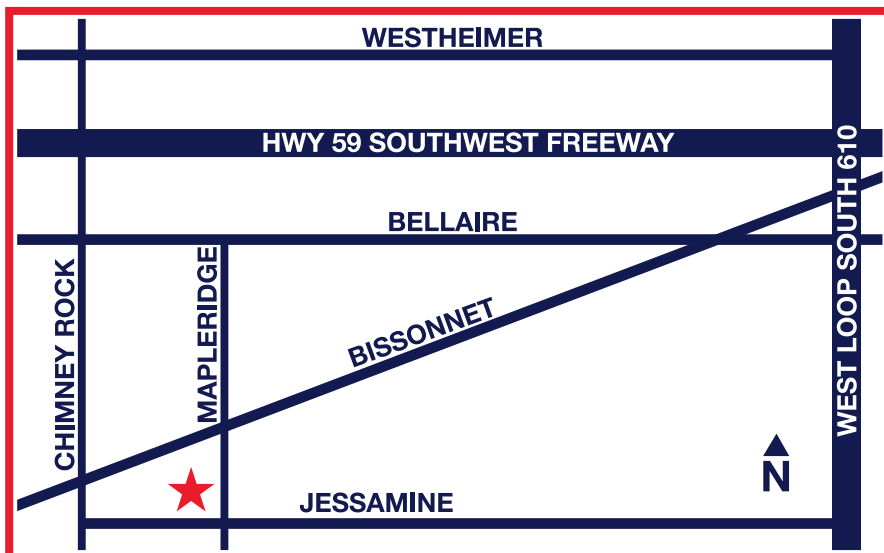

Your source for *Quality,* *Full Color, Digitally* *Printed Banners*

7106 Mapleridge
Houston, Texas 77081
713.661.9222
713.661.7022
1.800.344.3524

office@kronbergsflags.com
KronbergsFlagsAndFlagpoles.com