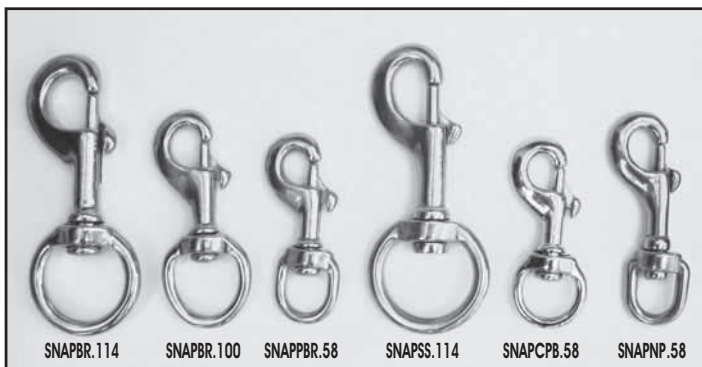

Attaches with two stainless steel straps or bolts - does not include mounting hardware

ALUMINUM TRUCKS

Revolving, External.

ITEM NUMBER	SHEAVES	BALL THREAD SIZE	TYPE	PRICE EACH
RTS-1-125	1	5/8"	1 1/4" NPT Pipe Thread	\$83.00
RTS-2-125	2	5/8"	1 1/4" NPT Pipe Thread	120.00
RTS-HDT1	1	5/8"	1 1/4" NPT Pipe Thread	215.00
RTS-HDT2	2	5/8"	1 1/4" NPT Pipe Thread	245.00
RTC-1-2	1	1/2"	Fits 2" O.D. Pole	105.00
RTC-1-238	1	1/2"	Fits 23/8" O.D. Pole	113.00
RTC-2-2	2	1/2"	Fits 2" O.D. Pole	105.00
RTC-2-238	2	1/2"	Fits 23/8" O.D. Pole	105.00
PTR			Adapts pole from 1 1/2" NPT to 1 1/4" NPT	11.00

SWIVEL SNAPHOOKS

ITEM NUMBER	MATERIAL	SIZE	USE	PRICE EACH
SNAPBR.58	Brass	5/8"	3'X5', 4'X6'	\$4.00
SNAPBR.100	Brass	1"	5'X8', 6'X10'	4.50
SNAPBR.114	Brass	1 1/4"	8'X12' and Up	9.00
SNAPCPB.58	Chrome plate brass	5/8"	3'X5'-6'X10'	5.00
SNAPSS.58	Stainless	5/8"	3'X5'-4'X6'	6.00
SNAPSS.114	Stainless	1 1/4"	8'X12' and Up	9.00
SNAPNP.58	Aluminum	5/8"	3'X5', 4'X6'	3.00