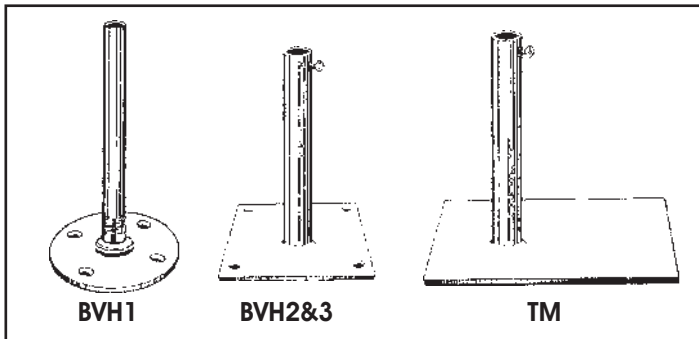

FLAGPOLE HARDWARE

MANDRILLS & VERTICAL HOLDERS

NOTE: Bolts not included.

ITEM NUMBER	SIZE BORE	MATERIAL	ANGLE DEGREES	PRICE EACH
BVH1	1"	Aluminum	Fixed, 90°	$47.00
BVH2	1 3/8"	Aluminum	Fixed, 90°	80.00
BVH3	1 1/2"	Aluminum	Fixed, 90°	82.00
BVH4	2"	Aluminum	Fixed, 90°	104.00
B303	3"	Steel Mandrill	Fixed, 90°	200.00
B305	4"	Steel Mandrill	Fixed, 90°	250.00
TM-138	1 3/8"	Tire Mount	Fixed, 90°	100.00
TM-112	1 1/2"	Tire Mount	Fixed, 90°	110.00
TM-2	2"	Tire Mount	Fixed, 90°	134.00

NON TANGLE RODS

Stainless Steel with Brass Fittings.

ITEM NUMBER	ROD SIZE	FLAG SIZE	PRICE EACH
NTR30	30"	3'X5'- 4'X6'	$165.00
NTR48	48"	5'X8'	180.00
NTR72	72"	6'X10'	250.00
NTR84	84"	8'X12'	260.00