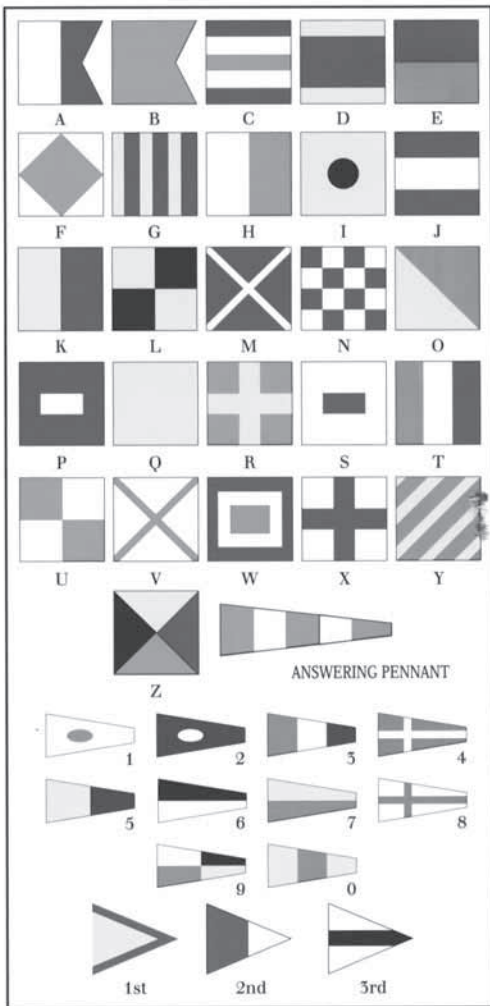

MARINE FLAGS

International Code of Signals