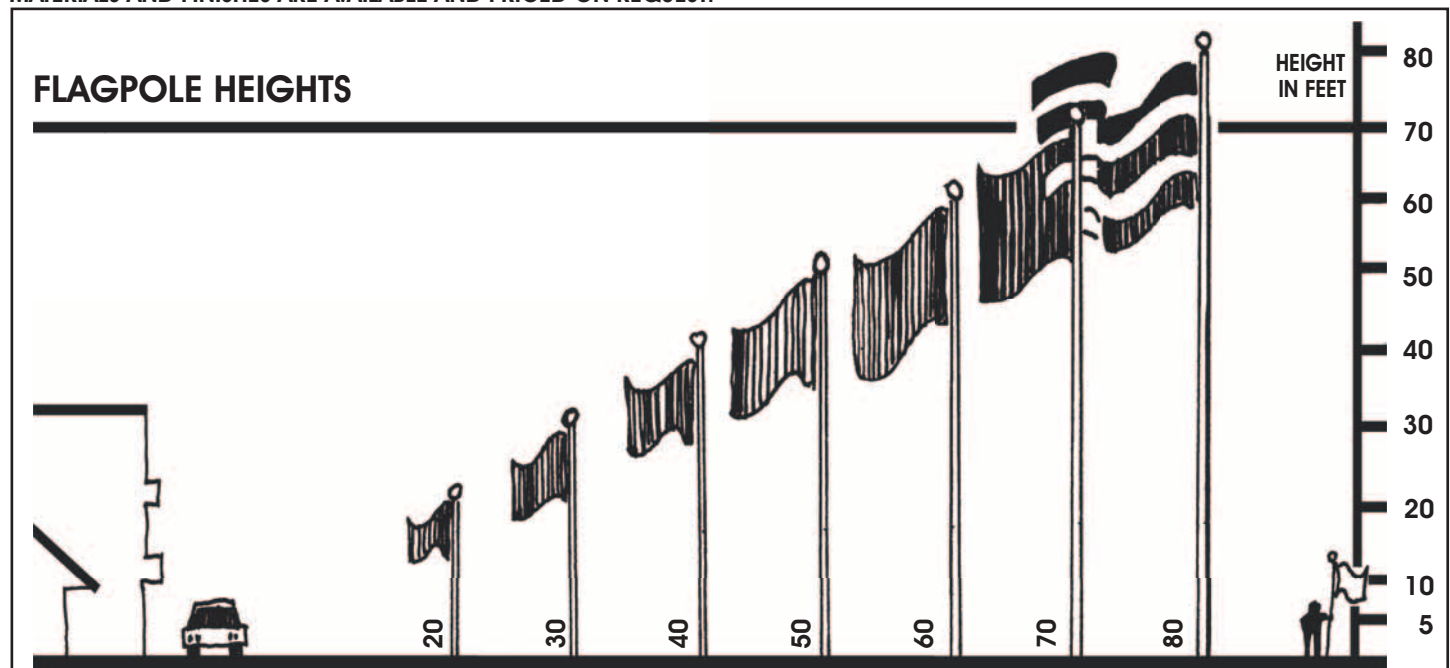

FLAGPOLES ALUMINUM AND FIBERGLASS GROUND SET, CONE TAPERED

Residential poles include groundsleeve, cleat, halyard, 2 snaphooks, collar, truck assembly and aluminum ball.

Aluminum flagpoles manufactured by

RESIDENTIAL/ LIGHT COMMERCIAL

Fiberglass flagpoles manufactured by **PLP**

POLE	MATERIAL	HEIGHT		BUTT DIAMETER	WALL THICKNESS	MAX. FLAG SIZE	SHAFT WEIGHT (LBS.)	NO. OF PIECES	FINISHES AVAILABLE	PRICE
		EXPOSED	OVERALL							
15'x3"	ALUMINUM	15'	17'	3"	.125"	3'x5'	35	1	SATIN POWDERCOAT	448.00 +350.00
20'x4"	FIBERGLASS	20'	22'	4"		4x6	48	1	WHITE	call for pricing
20'x3"	ALUMINUM	20'	22'	3"	.125"	4x6	45	1	SATIN POWDERCOAT	460.00 +350.00
20'x3"	ALUMINUM	20'	22'	3"	.125"	4x6	45	3	SATIN POWDERCOAT	512.00 +350.00
25'x3"	ALUMINUM	25'	27.5'	3"	.125"	5x8	60	1	SATIN POWDERCOAT	513.00 +350.00
25'x4"	ALUMINUM	25'	27.5'	4"	.125"	5x8	88	1	SATIN POWDERCOAT	760.00 +350.00
25'x4.75"	FIBERGLASS	25'	27.5'	4.25"		5x8	63	1	WHITE	call for pricing
30'x4"	ALUMINUM	30'	33'	4"	.125"	6x10	104	1 2	SATIN POWDERCOAT	884.00 +350.00
35'x5"	ALUMINUM	35'	38.5'	5"	.125"	6x10	120	1	SATIN CLR. ANODIZE DARK BRONZE BLACK POWDER COAT	1,206.00 +320.00 +430.00 +430.00 +350.00

ALL PRICES ARE NET AND FOB OUR HOUSTON WAREHOUSE. PRICES LISTED DO NOT INCLUDE SALES TAX. OTHER FLAGPOLE SIZES, MATERIALS AND FINISHES ARE AVAILABLE AND PRICED ON REQUEST.

Kronberg's Flags & Flagpoles
June 1, 2020