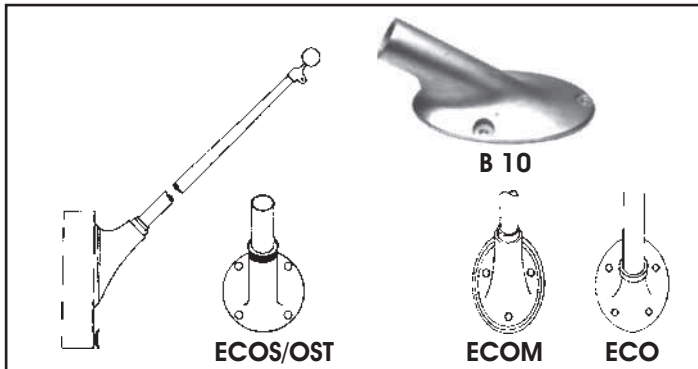

FLAGPOLE HARDWARE

BRACKETS

NOTE: Bolts not included.

ITEM NUMBER	SIZE BORE	MATERIAL	ANGLE DEGREES	PRICE EACH
B1	1/2"	Cast Aluminum	Fixed, 45°	\$7.00
B2	3/4"	Cast Aluminum	Fixed, 45°	9.00
B3	3/4"	Stamped Steel	Fixed, 45°	3.00
B4	3/4"	Brass	Fixed, 45°	33.00
B5	1"	Cast Aluminum	Fixed, 45°	10.00
B5B	1"	Brass	Fixed, 45°	45.00
B5S	1"	S.S. w/ Strap	Fixed, 45°	25.00
B5A	1"	Alum. Strap Bracket	Fixed, 45°	20.00
B5W2	1"	Aluminum-White	Fixed - 2 positions	14.00
B5S2	1"	Aluminum-Silver	Fixed - 2 positions	14.00
B5ST	1"	Stamped Steel	Fixed, 45°	7.00
B6W	1"	Silver Aluminum	Adjustable	20.00
B6S	1"	White Aluminum	Adjustable	20.00
B7A	1 5/16"		Fixed, 25°	62.00
B7	1"	Cast Aluminum	Fixed, 25°	62.00
B7B	1 1/8"	Shield Brackets	Fixed, 25°	62.00
B8	1 1/4"	Cast Aluminum	Fixed - 2 positions	22.00
B8ST	1 1/4"	Stamped Steel	Fixed, 45°	12.00
B9	1"	Power Coated Steel (various colors)	Fixed, 45°	40.00