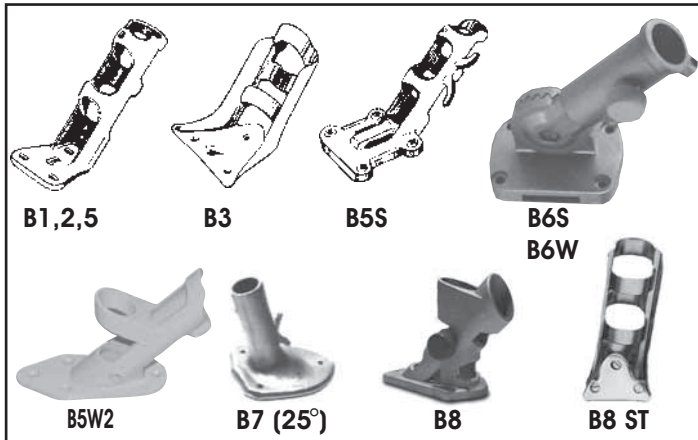

FLAGPOLE HARDWARE

BRACKETS

NOTE: Bolts not included.

ITEM NUMBER	SIZE BORE	MATERIAL	ANGLE DEGREES	PRICE EACH
B1	1/2"	Cast Aluminum	Fixed, 45°	\$7.00
B2	3/4"	Cast Aluminum	Fixed, 45°	9.00
B3	3/4"	Stamped Steel	Fixed, 45°	3.00
B4	3/4"	Brass	Fixed, 45°	33.00
B5	1"	Cast Aluminum	Fixed, 45°	10.00
B5B	1"	Brass	Fixed, 45°	45.00
B5S	1"	S.S. w/ Strap	Fixed, 45°	25.00
B5A	1"	Alum. Strap Bracket	Fixed, 45°	20.00
B5W2	1"	Aluminum-White	Fixed - 2 positions	14.00
B5S2	1"	Aluminum-Silver	Fixed - 2 positions	14.00
B5ST	1"	Stamped Steel	Fixed, 45°	7.00
B6W	1"	Silver Aluminum	Adjustable	20.00
B6S	1"	White Aluminum	Adjustable	20.00
B7A	1 5/16"		Fixed, 25°	62.00
B7	1"	Cast Aluminum	Fixed, 25°	62.00
B7B	1 1/8"	Shield Brackets	Fixed, 25°	62.00
B8	1 1/4"	Cast Aluminum	Fixed - 2 positions	22.00
B8ST	1 1/4"	Stamped Steel	Fixed, 45°	12.00
B9	1"	Power Coated Steel (various colors)	Fixed, 45°	40.00