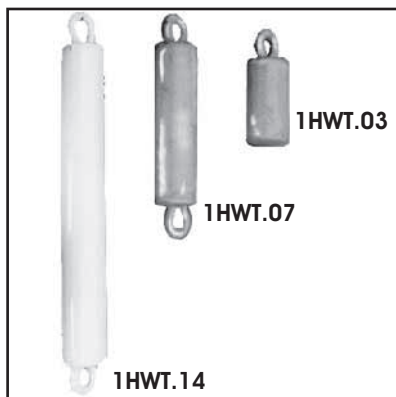

COUNTERWEIGHTS

Finish colors may vary depending on availability. Black, white or gray.

ITEM NUMBER	WEIGHT	PRICE EACH
IHWT.03/IHWT.03B	3.5 Pounds	$48.00
IHWT.07/IHWT.07B	7 Pounds	61.00
IHWT.14/IHWT.14B	14 Pounds	75.00

CAM CLEAT

ITEM NUMBER	FOR	PRICE EACH
CC	5/16" Rope	$22.00