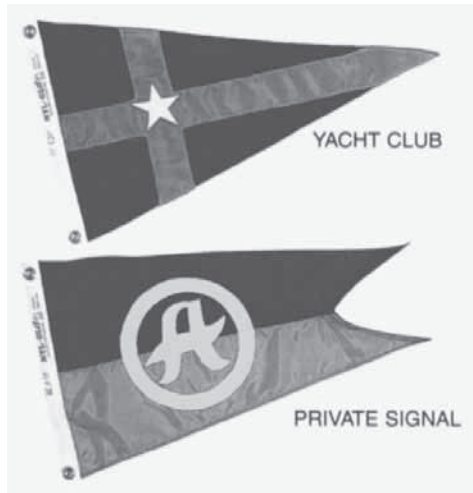

Fun and Fish* Flags

Ideal gift item! Sure to attract attention on land or sea- indoors or out. Colorful, Anco-dyed designs; finished with white canvas heading and brass grommets. Individually packed in polyethylene bags.

12" x 18" Nyl-Glo Each \$15.00

*(Clockwise: Shark, Bluefish, Tuna, Dolphin, Marlin, Striped Bass)

MARINE FLAGS

Nylon- the ideal fabric for marine flags and pennants.

- Strong-Long Wearing
- Quick Drying
- Brilliant Fast Colors
- Lustrous Appearance

Yacht Club Signals

Sewn flags finished with white canvas heading and brass grommets.

Call for Pricing.

Private Signals

Years of experience guarantees a Private Signal of unsurpassed quality. Sewn flags finished with white canvas heading and brass grommets.