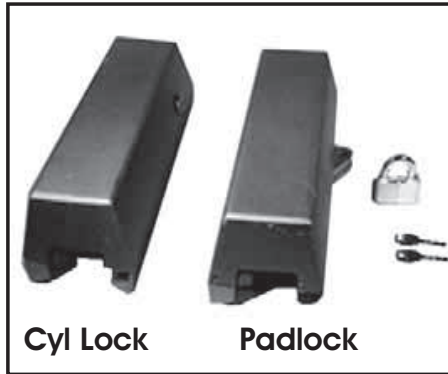

FLAGPOLE HARDWARE BANNER BRACKETS

CLEAT BOXES - CAST ALUMINUM CYLINDER LOCK TYPE

ITEM NUMBER	TYPE	BUTT SIZE	PRICE EACH
SCACBCL	Cylinder Lock Type	3"-4", Cast Alum.	$145.00
LCACBCL	Cylinder Lock Type	5"-12", Cast Alum.	145.00

Above use CL9ACleat w/ longer screws

CLEAT BOXES - CAST ALUMINUM PAD LOCK TYPE

ITEM NUMBER	TYPE	BUTT SIZE	PRICE EACH
SCACBPL	Padlock Type	3"-4", Cast Alum.	$152.00
LCACBPL	Padlock Type	5"-12", Cast Alum.	152.00

Above use CL9A Cleat w/ longer screws

HALYARD COVERS

1" X 2" Aluminum channel with hinge to be used only with cast cleat box cover.	ITEM NUMBER	SIZE	PRICE EACH
	HC05	5'	$136.00
	HC06	6'	152.00
	HC08	8'	190.00
	HC10	10'	230.00