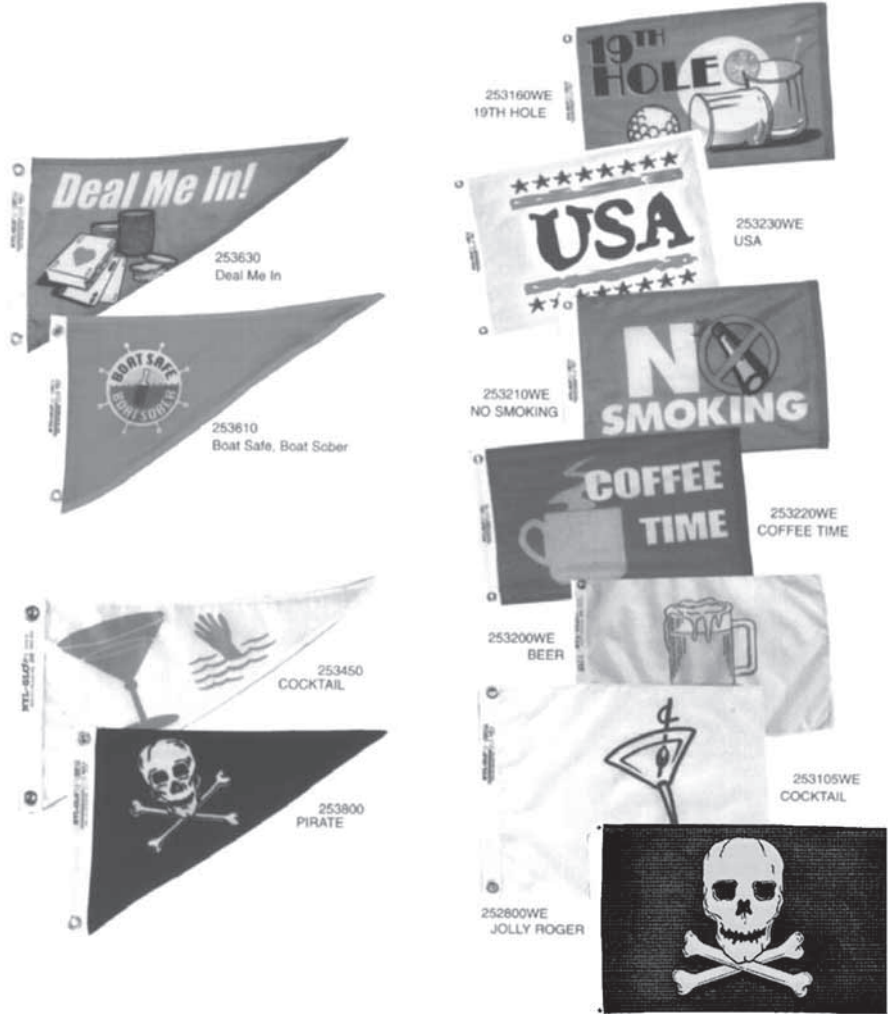

Coast Guard Auxiliary

Official Coast Guard Auxiliary Flag with double seal reading correctly on both sides. Seal is Anco-dyed.

No.	Size	Each
No. 3	15 x 24"	\$32.00
No. 4	12 x 19 1/2"	28.00

Yacht Club Officer's Flags

Beautifully embroidered or sewn designs on lustrous high tensile strength 100% heavy-weight nylon.

Size	Each
12 x 18"	\$30.00

MARINE FLAGS

International Code of Signals

International Code of Signals

Available in Nylon .
Set of 40 Flags with double-stitched seams.
Finished with nylon rope distance lines, with ash toggles.* Complete 40-flag set includes 26 Alphabet Flags, 11 Pennants, and 3 Substitutes, in handy nylon storage bag.