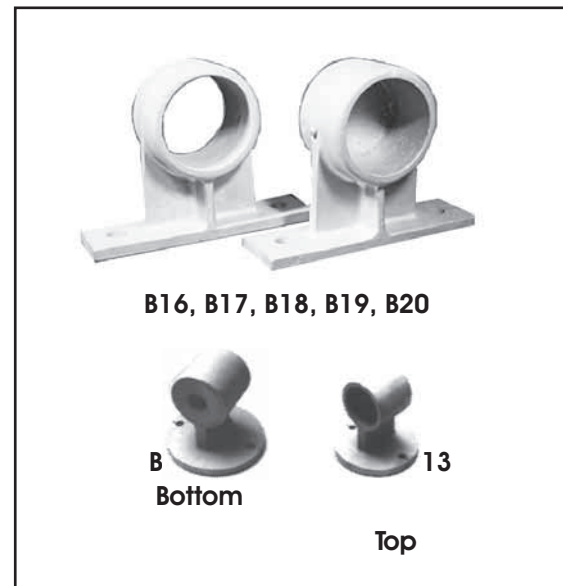

VERTICAL WALL MOUNT BRACKETS

NOTE: Bolts not included.

Price each includes top and bottom bracket.

ITEM NUMBER	SIZE BORE	MATERIAL	ANGLE DEGREES	PRICE EACH
B12	1 1/2"	Cast Aluminum	Fixed, 90°	$133.00
B13	2"	Cast Aluminum	Fixed, 90°	85.00
B16	3"	Cast Aluminum	Fixed, 90°	74.00
B17	3 1/2"	Heavy Cast Alum.	Fixed, 90°	430.00
B18	4"	Heavy Cast Alum.	Fixed, 90°	500.00
B19	5"	Heavy Cast Alum.	Fixed, 90°	500.00
B20	6"	Heavy Cast Alum.	Fixed, 90°	740.00