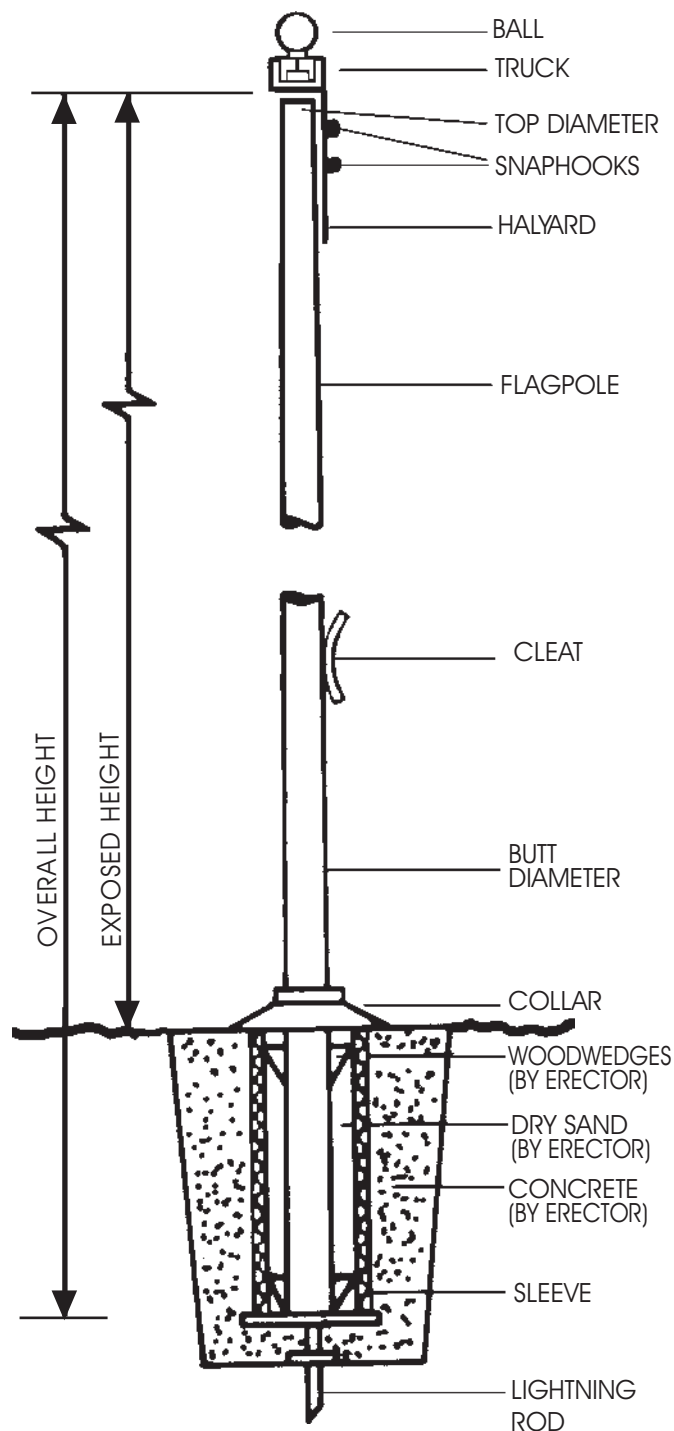

FLAGPOLE PLAQUES

Engraved plaques are available in Brass and are curved to fit the butt diameter of the flagpole. Letter styles available are Block or Roman. The plaques are attached to the pole with matching brass rivets (included with Plaque).

POLE DIAMETER	PRICE EACH
3.5" and smaller	$105.00+$4.50 per character
4" through 8"	$130.00+$4.50 per character
greater than 8"	CALL FOR PRICING

Lead time for plaques is generally 2-3 weeks after order is placed.

Gold Rubber Versaflex - Black Block Text $50.00

TOUCH-UP PAINT

Minor scratches and marks are easily touched up. 16 ounce aerosol can.

BLP - Black, DBP - Dark Bronze, MBP - Medium Bronze, CAP - Clear $20.00 each

Primer - $20.00 each

MISCELLANEOUS LOCKS AND KEYS

ITEM NUMBER	TYPE	PRICE EACH
CLOCK A	Door Lock-American Winch/Cam Cleat Pole (Compression Style Lock)	$42.00
CLOCK B	Stainless Lock with Cap	20.00
CLOCK C	Concord Flagpole Type (sp C.C./Winch)	21.00
CLOCK D	Fiberglass Flagpole Type - PLP only	38.00
CLOCK E	Integral Winch Type	83.00
CLOCK H	Lock & Keys- Cylinder Lock Cleat Box	22.00
CLOCK I	PadLock & Keys- Padlock Cleat Box	15.00
CLOCK J	Concord/American cylinder Lock Keys CLeat Box	22.00
KEY A	Integral Winch Key	13.00
KEY B	Cleat Box- Cyl. Lock Key	8.00
KEY D	American Lock Key- new compression style	8.00

FLAGPOLE VOCABULARY

Details may differ slightly on Fiberglass flagpoles.