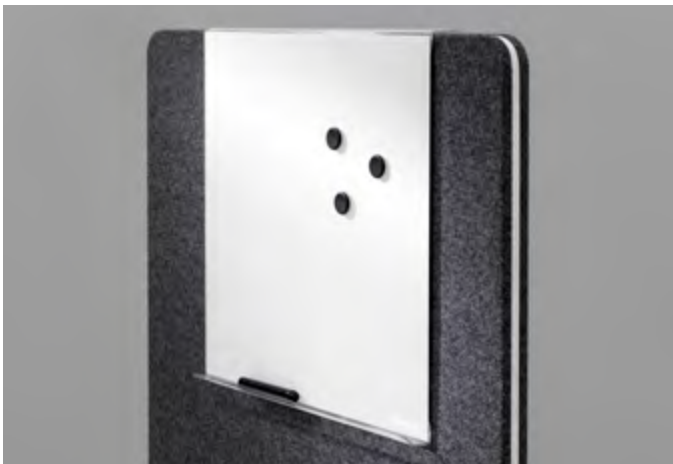

EDGE ACCESSORIES

Article number	Name	Size w x h mm	Weight kg
1582	Edge Floor Plexi Hook		0,1
1584	Edge Floor Plexi Mug		0,1
1586	Edge Floor Plexi Paper holder		0,1
1588-colour code	Edge Floor Plexi Mood	300 x 300	1,7
1589-colour code	Edge Floor Plexi Mood	500 x 500	3,7
1581	Edge Table Plexi Hook		0,1
1583	Edge Table Plexi Mug		0,1
1585	Edge Table Plexi Paper holder		0,1
1587-colour code	Edge Table Plexi Mood	300 x 300	1,4

OFFICE SCREENS AND ACOUSTICS