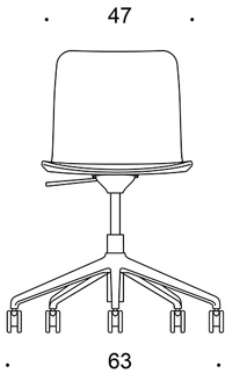

**G** = tilt mechanism

---

**FABRIC CONSUMPTION:**

**Seat:** 0.5 m / 2 pcs

**Seat and backrest:** 0.85 m / 2 pcs

**Fully upholstered:** 0.9 m

Dimensional drawing:

377RGS (RGSC/RGSBC/RGSD)