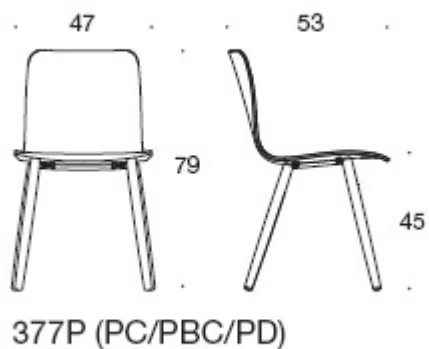

Felt glides

---

**PRODUCT CODE NUMBER:**

**377P (PC/PBC/PD)** = wooden four leg base, without upholstery, without armrests, not stackable

**BC** = upholstered seat and backrest

**C** = upholstered seat

**D** = fully upholstered

---

**FABRIC CONSUMPTION:**

**Seat:** 0.5 m / 2 pcs

**Seat and backrest:** 0.85 m / 2 pcs

**Fully upholstered:** 0.9 m

---

**CARBON FOOTPRINT:**

**Sola 377P:** 5.8 kg CO<sub>2</sub>e

**Sola 377PBC:** 8.3 kg CO<sub>2</sub>e

**Sola 377PC:** 9.0 kg CO<sub>2</sub>e

**Sola 377PD:** 9.3 kg CO<sub>2</sub>e

Dimensional drawing: