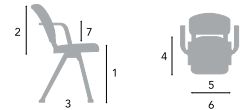

#### OPTIONAL EXTRAS

Armrests.

Chair hanger.

**HÅG writing tablet:** right-handed with black plastic tablet and aluminium arm. Fold down tablet for safe escape and stacking of chair. BIFMA approved.

**Connecting device:** Ensures easy linking.

**Trolley:** Moving a stack of HÅG Conventio Wing chairs has never been easier.

**Chair suspension:** To be mounted on the underside of a table top for convenient hanging of chairs; clears floor space and makes cleaning easy.

HÅG Conventio Wing 9811

Physical measurements HÅG Conventio Wing	9811	9821	9831	9812	9822	9832
Seat height [1]	430	430	430	375-515	380-520	380-520
Height of back [2]	380	380	380	380	380	380
Diam. 5-star footbase [3]	-	-	-	635	635	635
Seat depth [4]	420	420	420	420	420	420
Seat width [5]	425	425	425	425	425	425
Chair width [6]	500 600*	500 600*	500 600*	465* 600* 635**	465* 600 635**	465* 600 635**
Armrests [7]	245	245	245	245	245	245
Weight	4,4* 5,2	4,6* 5,4	4,8* 5,6	6,8* 7,6	7,0* 7,8	7,2* 8,0
Tilt range:						
Neutral	-5°	-5°	-5°	-5°	-5°	-5°
Forwards	12°	12°	12°	12°	12°	12°
Backwards	11°	11°	11°	11°	11°	11°

Measurements in mm. Seat height measured with 64 kg load.  
 Where a chair is adjustable, minimum and maximum measurements are listed.  
 Please note that these measurements are not absolute. They may vary slightly from chair to chair.  
 \* Measurements with armrests  
 \*\* Max. diagonal diameter.