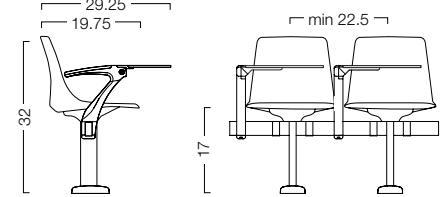

Gnosi® Beam