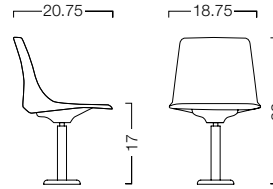

Gnosi® Jury