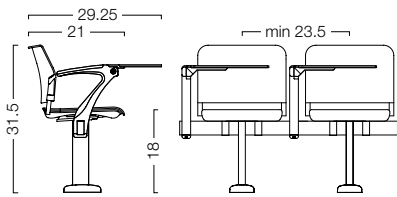

Specifications

Turandot Beam