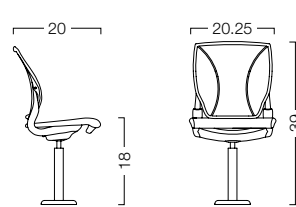

Diffrient World™ Jury