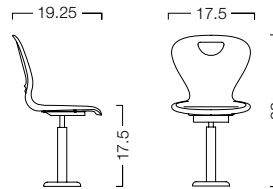

2thrive™ Jury