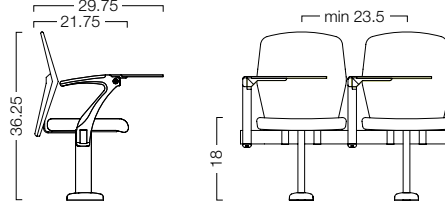

Tecton Beam