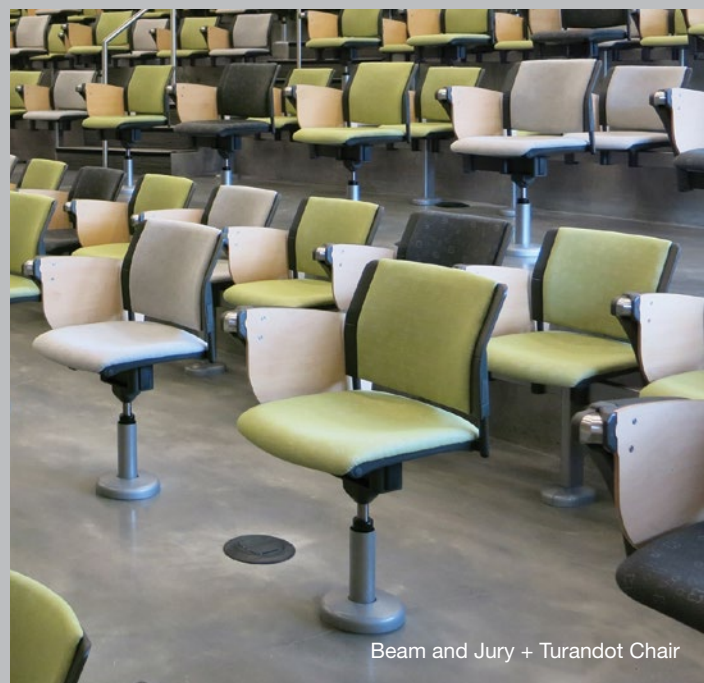

Beam and Jury + Turandot Chair