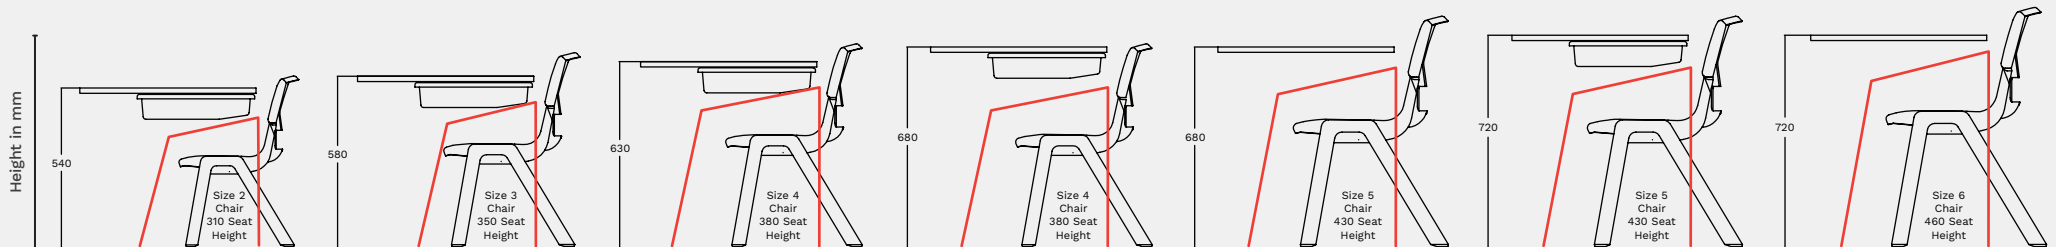

Postura Max® Size 4
Red Dot

	Size
Seat	380mm
Desk	630/650/680mm
Leg Space	232/252/282mm
Leg Space with Drawer	147/167/197mm
Student Stature	1330-1590mm

Postura Max® Size 3
Yellow Dot

	Size
Seat	350mm
Desk	570/580mm
Leg Space	202/212mm
Leg Space with Drawer	117/127mm
Student Stature	1190-1420mm

Postura Max® Size 2
Purple Dot

	Size
Seat	310mm
Desk	520/540mm
Leg Space	192/212mm
Leg Space with Drawer	107/127mm
Student Stature	1080-1210mm

**Postura® Plus
Linking Chair**

	Size
Seat	460mm
Desk	720/760mm
Leg Space	242/282mm
Student Stature	1460-1765mm

Size Matters

CHAIR & DESK HEIGHT GUIDE

How to identify your Postura

Superseded Postura Classic

Dot Colour	Size
Blue Dot	335mm
Yellow Dot	370mm
Red Dot	395mm
Green Dot	405mm

Postura Max®

Dot Colour	Size
Purple Dot	310mm
Yellow Dot	350mm
Red Dot	380mm
Green Dot	430mm
Blue Dot	460mm

The below highlighted area shows the minimum leg room required for a desk and chair which is based off the standard for furniture in schools BSEN 1729.

Note: A tolerance of +/- 10mm within the products is considered acceptable