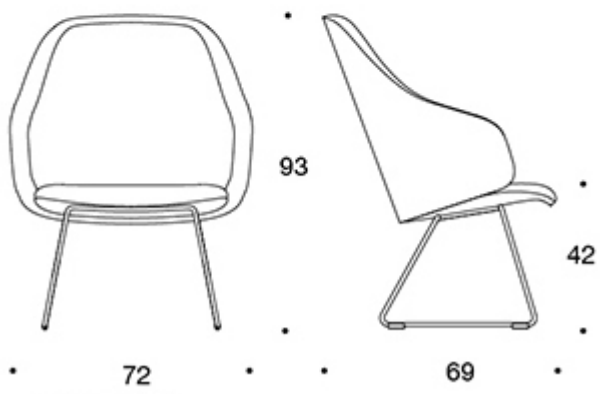

---

**MATERIAL DESCRIPTION:**

**Upholstery:** fully upholstered.

**Base:** white, black, chrome or Inspiring Colours.

Felt glides.

---

**PRODUCT CODE NUMBER:**

**378DLD** = low backrest, upholstered armrests, sled base,  
fully upholstered

**378DLDK** = high backrest, upholstered armrests, sled base,  
fully upholstered

---

**FABRIC CONSUMPTION:**

**Low backrest:** 2.25 m

**High backrest:** 2.35 m

Dimensional drawing:

378DLD

378DLDK