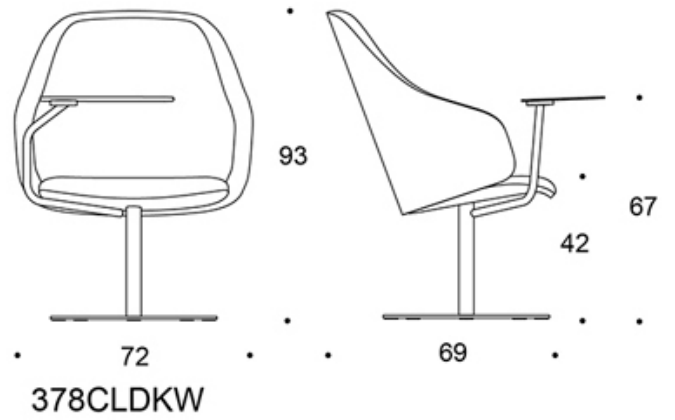

---

**MATERIAL DESCRIPTION:**

**Upholstery:** fully upholstered.

**Base:** white, black, chrome or Inspiring Colours.

**Laptop table:** white, black or Inspiring Colours.

---

**PRODUCT CODE NUMBER:**

**378CLD(W)** = low backrest, upholstered armrests, swivel disc base with automatic return mechanism, fully upholstered.

**378CLDK(W)** = high backrest, upholstered armrests, swivel disc base with automatic return mechanism, fully upholstered.

**W** = laptop table

---

**ACCESSORIES:**

Laptop table.

---

**FABRIC CONSUMPTION:**

**Low backrest:** 2.25 m

**High backrest:** 2.35 m

Dimensional drawing: