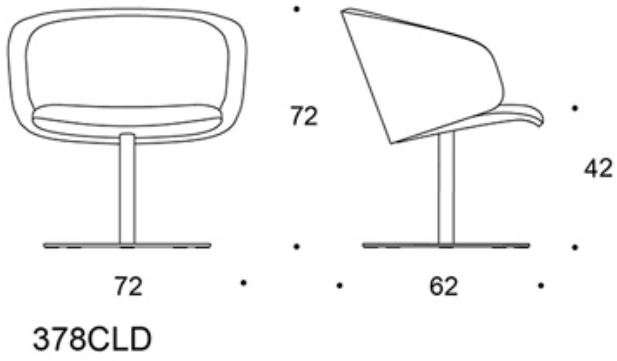

---

**MATERIAL DESCRIPTION:**

**Upholstery:** fully upholstered.

**Base:** white, black, chrome or Inspiring Colours.

**Laptop table:** white, black or Inspiring Colours.

---

**PRODUCT CODE NUMBER:**

**378CLD(W)** = low backrest, upholstered armrests, swivel disc base with automatic return mechanism, fully upholstered.

**378CLDK(W)** = high backrest, upholstered armrests, swivel disc base with automatic return mechanism, fully upholstered.

**W** = laptop table

---

**ACCESSORIES:**

Laptop table.

---

**FABRIC CONSUMPTION:**

**Low backrest:** 2.25 m

**High backrest:** 2.35 m

Dimensional drawing: