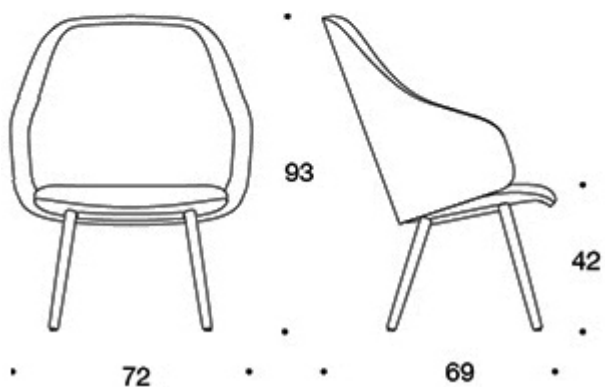

---

**MATERIAL DESCRIPTION:**

**Upholstery:** fully upholstered.

**Legs:** ash, stained ash or oak.

Felt glides.

---

**PRODUCT CODE NUMBER:**

**378PLD** = low backrest, upholstered armrests, wooden four leg base, fully upholstered

**378PLDK** = high backrest, upholstered armrests, wooden four leg base, fully upholstered

---

**FABRIC CONSUMPTION:**

**Low backrest:** 2.25 m

**High backrest:** 2.35 m

Dimensional drawing:

378PLD

378PLDK