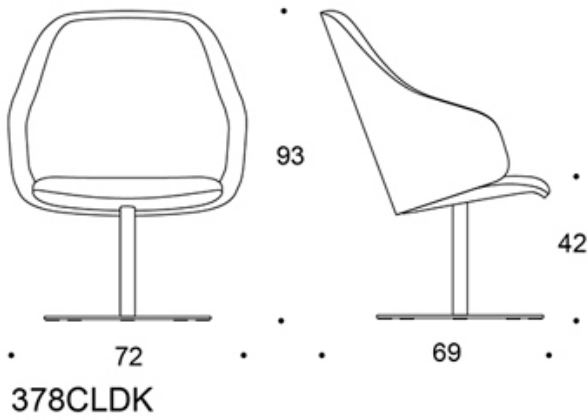

---

**MATERIAL DESCRIPTION:**

**Upholstery:** fully upholstered.

**Base:** white, black, chrome or Inspiring Colours.

**Laptop table:** white, black or Inspiring Colours.

---

**PRODUCT CODE NUMBER:**

**378CLD(W)** = low backrest, upholstered armrests, swivel disc base with automatic return mechanism, fully upholstered.

**378CLDK(W)** = high backrest, upholstered armrests, swivel disc base with automatic return mechanism, fully upholstered.

**W** = laptop table

---

**ACCESSORIES:**

Laptop table.

---

**FABRIC CONSUMPTION:**

**Low backrest:** 2.25 m

**High backrest:** 2.35 m

Dimensional drawing: