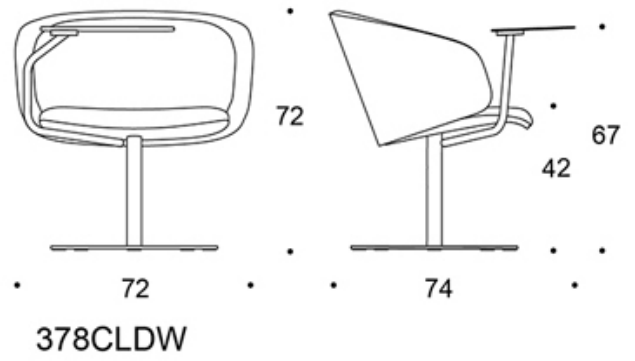

---

**MATERIAL DESCRIPTION:**

**Upholstery:** fully upholstered.

**Base:** white, black, chrome or Inspiring Colours.

**Laptop table:** white, black or Inspiring Colours.

---

**PRODUCT CODE NUMBER:**

**378CLD(W)** = low backrest, upholstered armrests, swivel disc base with automatic return mechanism, fully upholstered.

**378CLDK(W)** = high backrest, upholstered armrests, swivel disc base with automatic return mechanism, fully upholstered.

**W** = laptop table

---

**ACCESSORIES:**

Laptop table.

---

**FABRIC CONSUMPTION:**

**Low backrest:** 2.25 m

**High backrest:** 2.35 m

Dimensional drawing: