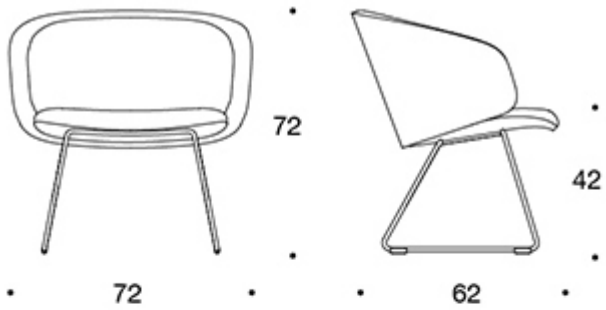

---

**MATERIAL DESCRIPTION:**

**Upholstery:** fully upholstered.

**Base:** white, black, chrome or Inspiring Colours.

Felt glides.

---

**PRODUCT CODE NUMBER:**

**378DLD** = low backrest, upholstered armrests, sled base,  
fully upholstered

**378DLDK** = high backrest, upholstered armrests, sled base,  
fully upholstered

---

**FABRIC CONSUMPTION:**

**Low backrest:** 2.25 m

**High backrest:** 2.35 m

Dimensional drawing:

378DLD

378DLDK