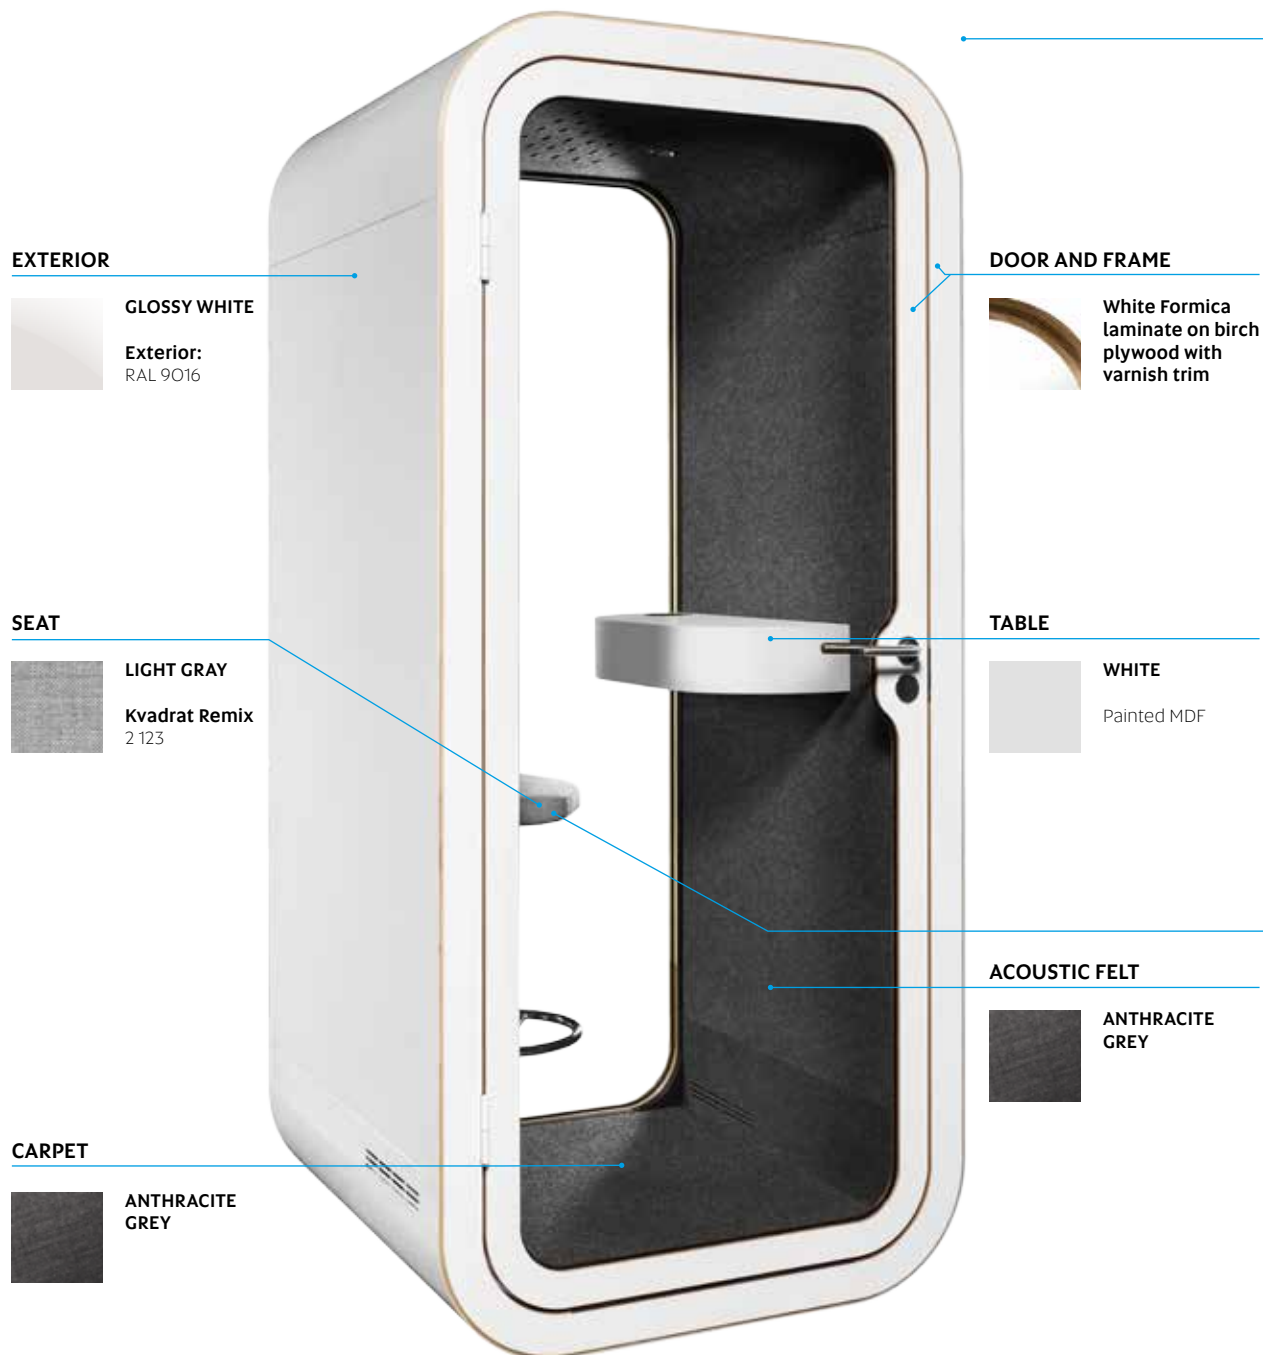

Standard colors

EXTERIOR

GLOSSY WHITE
Exterior:
RAL 9016

DOOR AND FRAME

White Formica laminate on birch plywood with varnish trim

SEAT

LIGHT GRAY
Kvadrat Remix
2 123

TABLE

WHITE
Painted MDF

ACOUSTIC FELT

ANTHRACITE GREY

CARPET

ANTHRACITE GREY