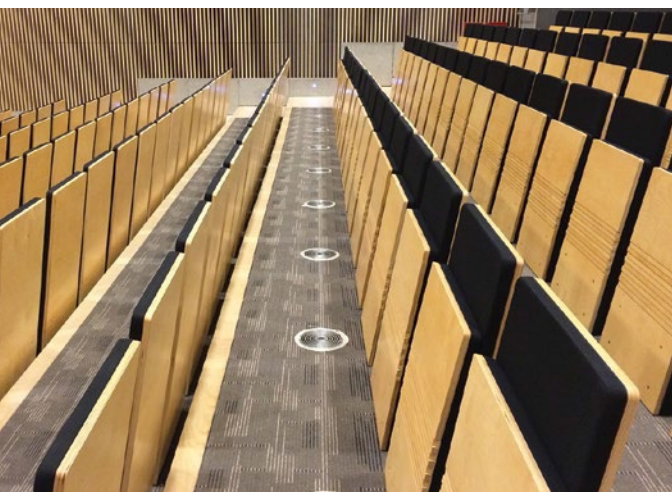

JumpSeat® Collection

Each version of the JumpSeat builds on the same baseline features. Its distinctive design combines the rigid compression elements of a cantilevered bridge with the more flexible tension components found in the human spine. The compressive and tensile strength of birch plywood and steel produce the chair's innovative folding mechanism. The JumpSeat's space-saving characteristics and versatile options allow healthcare, education and corporate facilities to use the chairs for diverse spaces throughout their environments.

JumpSeat

Available with a fixed or movable base, the compact JumpSeat is ideal for lecture halls and auditoriums, in addition to public spaces and office environments.

JumpSeat 90

Sitting at 90 degrees, this chair is floor mounted and flush to the wall, ideal for additional seating in narrow corridors, library stacks and small offices.

JumpSeat Wall

Cantilevered off the wall, this chair is ideal for patient rooms, boardrooms, hallways and other areas where space is at a premium.

JumpSeat Emerge

Create a multi-functional room by transforming an open event space into a sleek JumpSeat auditorium in a matter of minutes. This engineered system can be installed in under 14" of total height, making it a unique choice to incorporate in any building elevation plan.

JumpSeat Story

There are many paths to innovation. And there's no telling what will inspire the next breakthrough design. For fixed seating, transformation began in Portland, Oregon, when Ziba Design needed an auditorium chair to fit the narrow risers of its new space. The answer was the revolutionary JumpSeat: a sleek and compact chair that closes to as little as 4 inches deep. The collection has grown to include several versions that provide multiple solutions for a wide variety of environments.