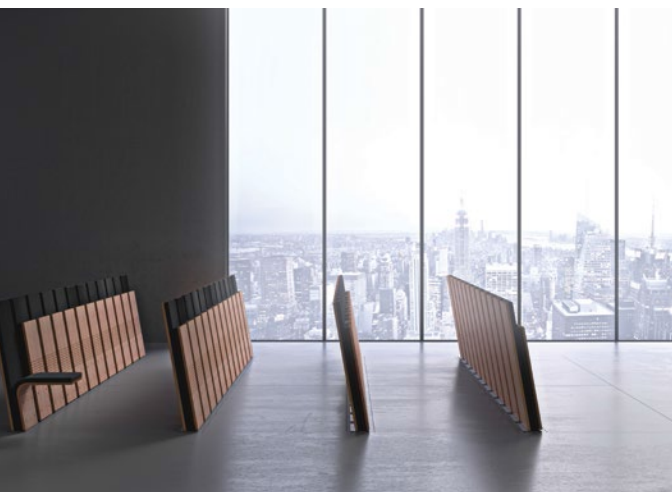

JumpSeat® Collection

Each version of the JumpSeat builds on the same baseline features. Its distinctive design combines the rigid compression elements of a cantilevered bridge with the more flexible tension components found in the human spine. The compressive and tensile strength of birch plywood and steel produce the chair's innovative folding mechanism. The JumpSeat's space-saving characteristics and versatile options allow healthcare, education and corporate facilities to use the chairs for diverse spaces throughout their environments.

JumpSeat

Available with a fixed or movable base, the compact JumpSeat is ideal for lecture halls and auditoriums, in addition to public spaces and office environments.

JumpSeat 90

Sitting at 90 degrees, this chair is floor mounted and flush to the wall, ideal for additional seating in narrow corridors, library stacks and small offices.

JumpSeat Wall

Cantilevered off the wall, this chair is ideal for patient rooms, boardrooms, hallways and other areas where space is at a premium.

JumpSeat Emerge

Create a multi-functional room by transforming an open event space into a sleek JumpSeat auditorium in a matter of minutes. This engineered system can be installed in under 14" of total height, making it a unique choice to incorporate in any building elevation plan.

JumpSeat Story

There are many paths to innovation. And there's no telling what will inspire the next breakthrough design. For fixed seating, transformation began in Portland, Oregon, when Ziba Design needed an auditorium chair to fit the narrow risers of its new space. The answer was the revolutionary JumpSeat: a sleek and compact chair that closes to as little as 4 inches deep. The collection has grown to include several versions that provide multiple solutions for a wide variety of environments.