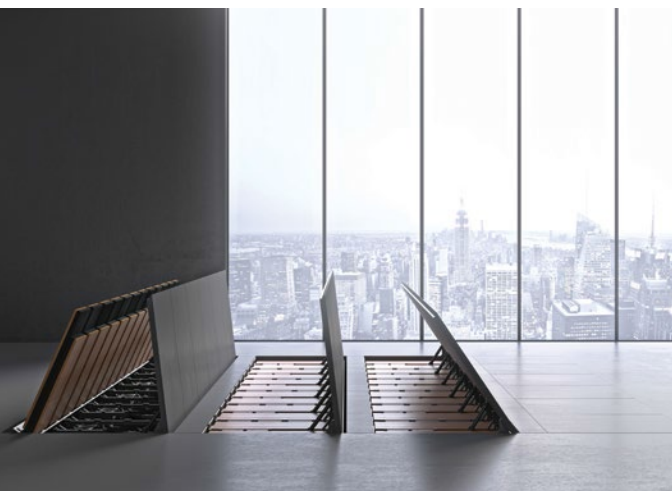

JumpSeat® Collection

Each version of the JumpSeat builds on the same baseline features. Its distinctive design combines the rigid compression elements of a cantilevered bridge with the more flexible tension components found in the human spine. The compressive and tensile strength of birch plywood and steel produce the chair's innovative folding mechanism. The JumpSeat's space-saving characteristics and versatile options allow healthcare, education and corporate facilities to use the chairs for diverse spaces throughout their environments.

JumpSeat

Available with a fixed or movable base, the compact JumpSeat is ideal for lecture halls and auditoriums, in addition to public spaces and office environments.

JumpSeat 90

Sitting at 90 degrees, this chair is floor mounted and flush to the wall, ideal for additional seating in narrow corridors, library stacks and small offices.

JumpSeat Wall

Cantilevered off the wall, this chair is ideal for patient rooms, boardrooms, hallways and other areas where space is at a premium.

JumpSeat Emerge

Create a multi-functional room by transforming an open event space into a sleek JumpSeat auditorium in a matter of minutes. This engineered system can be installed in under 14" of total height, making it a unique choice to incorporate in any building elevation plan.

JumpSeat Story

There are many paths to innovation. And there's no telling what will inspire the next breakthrough design. For fixed seating, transformation began in Portland, Oregon, when Ziba Design needed an auditorium chair to fit the narrow risers of its new space. The answer was the revolutionary JumpSeat: a sleek and compact chair that closes to as little as 4 inches deep. The collection has grown to include several versions that provide multiple solutions for a wide variety of environments.