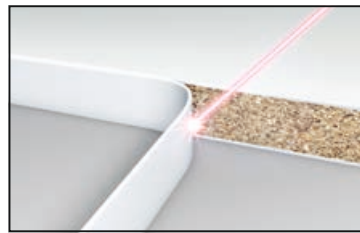

Innovative laser edging. Seamless edge processing of the highest quality creates a durable, attractive and environmentally friendly end product.