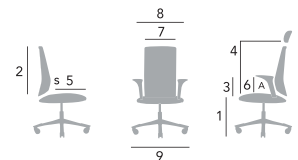

Physical measurements HÅG Capisco	8105	8106	8126	8107	8127
Seat height 150 mm gas lift [1]	410-550*	410-550*	420-560*	410-550*	420-560*
Seat height 200 mm gas lift [1]	485-660	485-660	495-670	485-660	495-670
Seat height 265 mm gas lift [1]	570-810	570-810	580-820	570-810	580-820
Height of backrest [2]	-	480	480	480	480
Height of foremost support point on backrest [3]	-	170-260	170-260	170-260	170-260
Height of foremost support point on headrest [4]	-	-	-	560-780	560-780
Seat depth [5]	-	370-460	370-460	370-460	370-460
Seat width [7]	490	490	460	490	460
Max. chair width [8]	-	580	580	580	580
Footbase diameter [9]	700	700	700	700	700
Weight	7.5 kg	14.0 kg	14.5 kg	15.5 kg	16.0 kg

Measurements in mm. Measured with 64 kg load. Where a chair is adjustable, minimum and maximum measurements are listed. Tilt range is 17° backwards from a neutral position 5° to the rear.

Please note that these measurements are not absolute. They may vary slightly from chair to chair.

* Standard lift according to EN 1335 Class A.

A: Mid-point of chair, loaded with 64 kg.

S: Foremost point of back, reference point for measurement of back support adjustment.

AWARDS