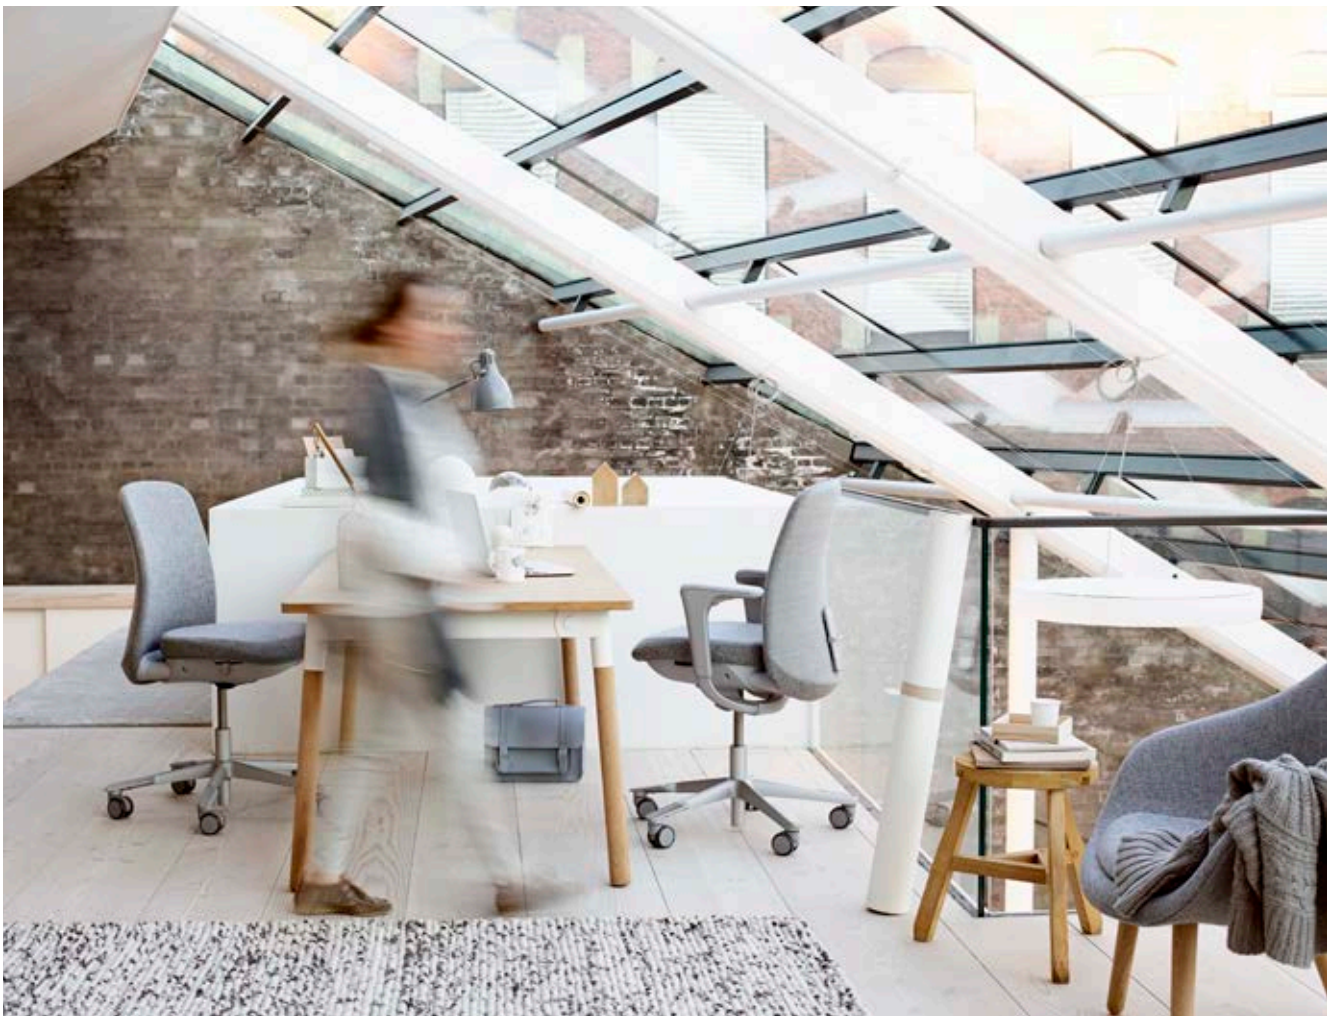

AWARD FOR DESIGN EXCELLENCE
NORWEGIAN DESIGN COUNCIL