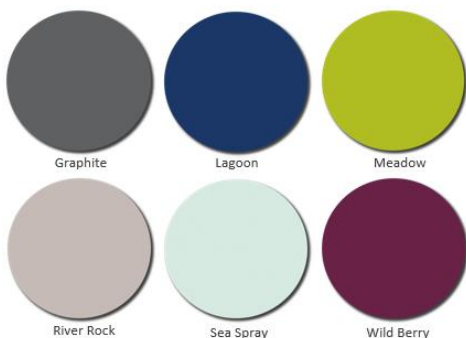

Personalise with logo
hot stamping in selected
colours

The colours shown have been reproduced to represent actual product colours as accurately as possible, however actual colours may vary. We recommend contacting your Sebel representative for a sample swatch for comparison prior to ordering. For more information or samples, contact your Sebel representative, or email sales@sebel furniture.com

Integra Chair

Iconic and universally designed to look great in any space

COLOUR

Shell Options:

Minimum order quantities may apply.
Custom colours also available on request.

COLOUR OPTIONS – Fire Retardant

DIMENSIONS