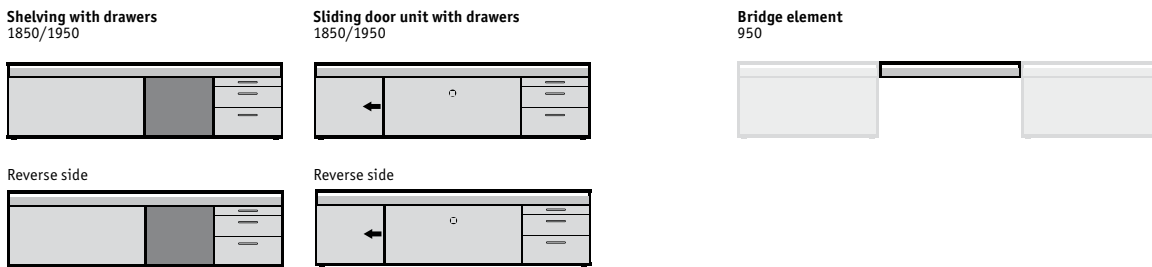

temptation high desk (height 1050)

high desk with media panel (height 1050/1873)

temptation storage (use on one side)

temptation storage (use on both sides)

temptation storage (use on both sides)

Dimensions in mm, all storage unit models have a height of 550 mm and a depth of 436 mm