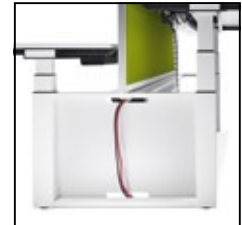

Cable guidance. From the floor to the table the cables are guided via cable vertebrae or leg covers.

Cable dump. The optional cable dump folds down on both sides and is mounted just below the desktop.

Sliding top. A locking mechanism guarantees secure closure and prevents accidental movement of the desktop.