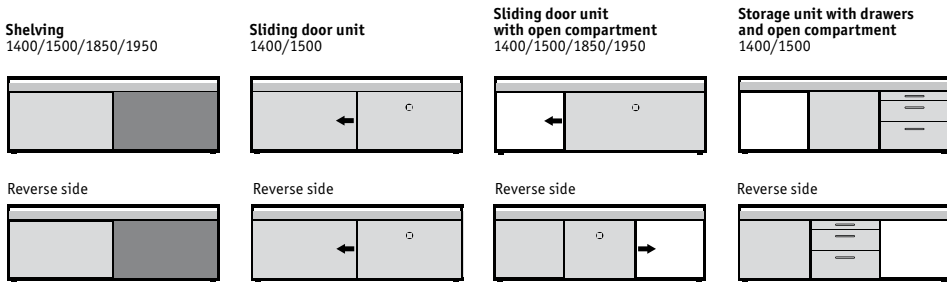

temptation high desk (height 1050)

high desk with media panel (height 1050/1873)

temptation storage (use on one side)

temptation storage (use on both sides)

temptation storage (use on both sides)

Dimensions in mm, all storage unit models have a height of 550 mm and a depth of 436 mm