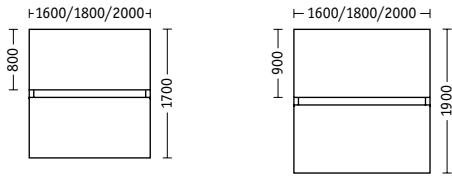

temptation high desk (height 1050)

high desk with media panel (height 1050/1873)

temptation storage (use on one side)

temptation storage (use on both sides)

temptation storage (use on both sides)

Dimensions in mm, all storage unit models have a height of 550 mm and a depth of 436 mm