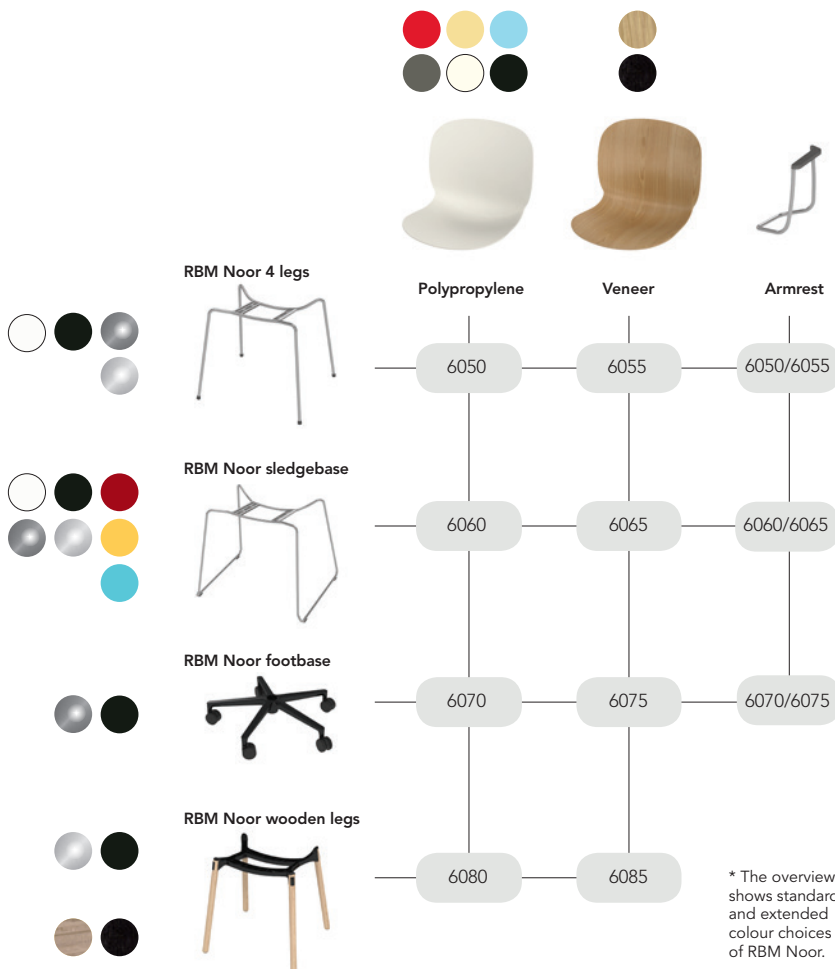

A collection with a Scandinavian identity and environmental thinking. RBM Noor marks a new beginning in vitalising spaces and relations.

RBM Noor is slim, lightweight, easy to handle, arrange, stack, store and clean. Its high quality features and ergonomic excellence creates a comfortable sitting experience.

A combinable and colourful collection

You choose the model, materials and colours. Polypropylene seats come in six vibrant colours. 3D veneer seats

are available in oak or dark stained oak. Upholstery is available on all models. The 4 leg and sledgebase models can be delivered in a number of colours and surfaces. As can armrests. Wooden legs come in natural and dark stained ash, the aluminium footbase is available either black or polished. RBM Noor has a model for every application and interaction.

Modularity

RBM Noor comes with a lot of possibilities

The modularity of the RBM collection presents a wide selection of looks to choose from. With a variety of seats, bases, materials and colours to combine as you like. Explore the RBM Noor matrix to find the model that answers to the needs of your rooms and your likings.*

Design by: StokkeAustad, Form Us With Love, Susanne Grønlund and Scandinavian Business Seating design team.

* The overview shows standard and extended colour choices of RBM Noor.

Shell	Base
Clay	Black
Vanilla	Snow
Graphite	Steelgrey
Poppy	Metalsilver
Straw	Lingon
Sky	Canola
Oak	Aqua
Oak dark stained	Nature wood
	Dark stained wood