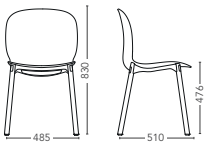

RBM Noor wooden legs

6080	RBM Noor polypropylene chair with wooden legs in nature stained ash or darkstained ash. Seat frame in black paint aluminium as standard.
6085	RBM Noor with 3D veneer shell and wooden legs. Seat frame in black paint aluminium as standard. Oak, Oak dark stained

- 6–8 mm PP and 6,7 mm 3D veneer shells
- Weight: 6080 (5,1 kg) 6085 (4,7 kg)
- Polished aluminium seat frame option available
- Wooden legs: Nature stained ash or dark stained ash
- Tested according to EN 16139, GS
- Environmental Product Declaration (EPD)
- For fabric choices, see RBM Standard and Extended FCM.

Additional charge

Seat frame in polished aluminium
Feltgliders black/grey

reddot design award
winner 2013

AWARD FOR DESIGN EXCELLENCE
NORWEGIAN DESIGN COUNCIL