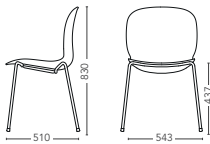

## Model Description

RBM Noor 4 legs

6050	RBM Noor polypropylene chair on 4 leg tubular base.
6055	RBM Noor 3D veneer chair on 4 leg tubular base. Oak, Oak dark stained

- 6–8 mm PP and 6,7 mm 3D veneer shells
- Weight: 6050 (5,2 kg) 6055 (4,8 kg)
- 16 mm tube 4 leg base
- Stackable up to 10 chairs
- Tested in accordance with EN 16139, GS and Möbelfakta (Sweden)
- GREENGUARD (RBM Noor 6050)
- Environmental Product Declaration (EPD)
- For fabric choices, see RBM Standard and Extended FCM.