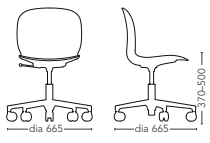

### Additional charge

RBM Noor armrests – pair  
RBM Row connection device  
Feltglides (black). White legs – grey feltglides  
Chair Trolley

- RBM Noor chair suspension available for RBM Eminent table. See RBM Eminent

RBM Noor sledgebase

6060	RBM Noor polypropylene chair on steel sledgebase.
6065	RBM Noor 3D veneer chair on steel sledgebase. Oak, Oak dark stained

- 6–8 mm PP and 6,7 mm 3D veneer shells
- Weight: 6060 (6,6 kg) 6065 (6,2 kg)
- 12 mm steel sledgebase
- Stackable up to 10 chairs
- Tested in accordance with EN 16139, GS and Möbelfakta (Sweden)
- GREENGUARD (RBM Noor 6060)
- Environmental Product Declaration (EPD)
- For fabric choices, see RBM Standard and Extended FCM.

### Additional charge

RBM Noor armrests - pair  
RBM Row connection device  
Feltglides black  
Chair trolley

- RBM Noor chair suspension available for RBM Eminent table. See RBM Eminent

RBM Noor footbase