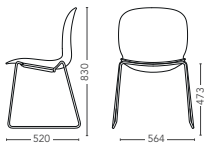

## Model Description

RBM Noor 4 legs

6050	RBM Noor polypropylene chair on 4 leg tubular base.
6055	RBM Noor 3D veneer chair on 4 leg tubular base. Oak, Oak dark stained

- 6–8 mm PP and 6,7 mm 3D veneer shells
- Weight: 6050 (5,2 kg) 6055 (4,8 kg)
- 16 mm tube 4 leg base
- Stackable up to 10 chairs
- Tested in accordance with EN 16139, GS and Möbelfakta (Sweden)
- GREENGUARD (RBM Noor 6050)
- Environmental Product Declaration (EPD)
- For fabric choices, see RBM Standard and Extended FCM.

### Additional charge

RBM Noor armrests – pair  
RBM Row connection device  
Feltglides (black). White legs – grey feltglides  
Chair Trolley

- RBM Noor chair suspension available for RBM Eminent table. See RBM Eminent