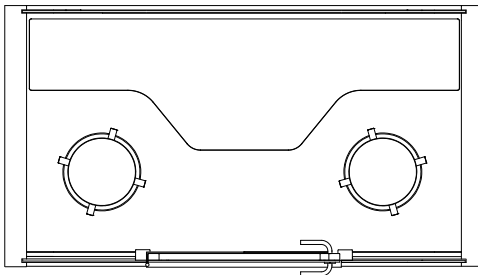

Me Time

Sometimes you need your own space to work without distractions for longer periods of time. The electric table can be adjusted into a sitting or standing position. It also works well with a wheelchair. A handy table, adjustable LED lighting and two power sockets guarantee that your time in the booth is both pleasant and productive.

Chair: Not included

Table: White Formica laminate on birch plywood with varnish trim, 2 x power socket, width 100 cm, depth 56 cm, height 72 cm (fixed table), height 65–125 cm (adjustable), shelf for computer charger

Lighting: Luxo Ninety white on table

Other: 2 x coat hangers, can be fitted with a wheelchair ramp

- Concentrate
- Get virtual
- Interview
- Relax