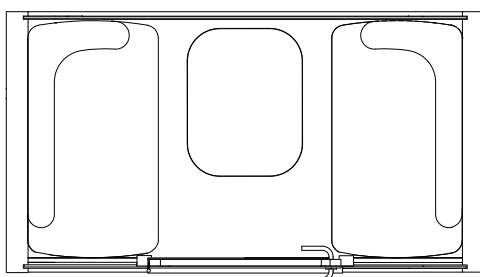

Meeting Maggie

Maggie sofas with low backs can be adjusted to many positions. This variation is suitable for meetings, brainstorming and more. The small table can be adjusted into any direction depending on whether you need it for your coffee mug or laptop. The LED lighting and two power sockets take care of your eyes and devices.

Chairs: 2 x Maggie Sofa (L+L / L+R / R+R)

Table: White Formica laminate on birch plywood with varnish trim, 2 x power socket

A) Rectangular turnable
53 cm x 68 cm, height 70 cm

B) 2 person workstation
(same kind of table as in "Working with PAL" -variation), depth 60 cm / 20 cm, width 200 cm, height 70 cm

C) Oval table depth 68 cm, width 71 cm, height 70 cm

Lighting: LED

Other: 2 x coat hangers

- Concentrate
- Get virtual
- Interview
- Relax