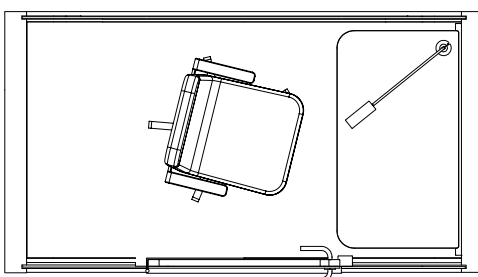

Working with PAL

A high table and handy bar stools make this decor option very efficient for short-term sessions. The shape of the desk is suitable for the teamwork of two, private sessions or video conferences. Working with PAL comes with pleasant LED lighting, two power sockets and stylish coat hangers.

Chairs: 2 x PAL 65 cm / 80 cm, painted white / black, chairs fit under the table. Upholstery optional

Table: White Formica laminate on birch plywood with varnish trim, 2 x power socket, depth 60 cm / 33 cm, height 90 cm / 110 cm, width 200 cm

Lighting: LED

Other: 2 x coat hangers

- Concentrate
- Get virtual
- Interview
- Relax

Me Time

Sometimes you need your own space to work without distractions for longer periods of time. The electric table can be adjusted into a sitting or standing position. It also works well with a wheelchair. A handy table, adjustable LED lighting and two power sockets guarantee that your time in the booth is both pleasant and productive.

Chair: Not included

Table: White Formica laminate on birch plywood with varnish trim, 2 x power socket, width 100 cm, depth 56 cm, height 72 cm (fixed table), height 65–125 cm (adjustable), shelf for computer charger

Lighting: Luxo Ninety white on table

Other: 2 x coat hangers, can be fitted with a wheelchair ramp

- Concentrate
- Get virtual
- Interview
- Relax