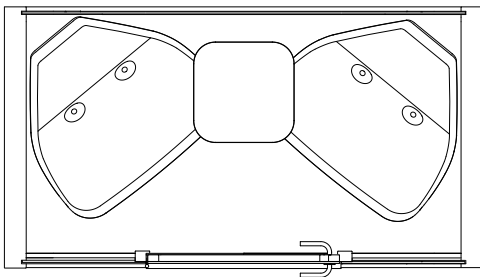

Betty's Café

Betty chairs are comfortable for brainstorming, conversations and reading. A small table is the perfect addition for coffee mugs and small accessories. A special mood is created with LED lighting from the ceiling. Betty's Café comes with two power sockets for loading phones, laptops and more.

Chairs:

2 x Betty Lounge Chair

Table: White Formica laminate on birch plywood with varnish trim, 2 x power socket, 46 cm x 46 cm, height 62 cm

Lighting: LED

Other: 2 x coat hangers

- Concentrate
- Get virtual
- Interview
- Relax