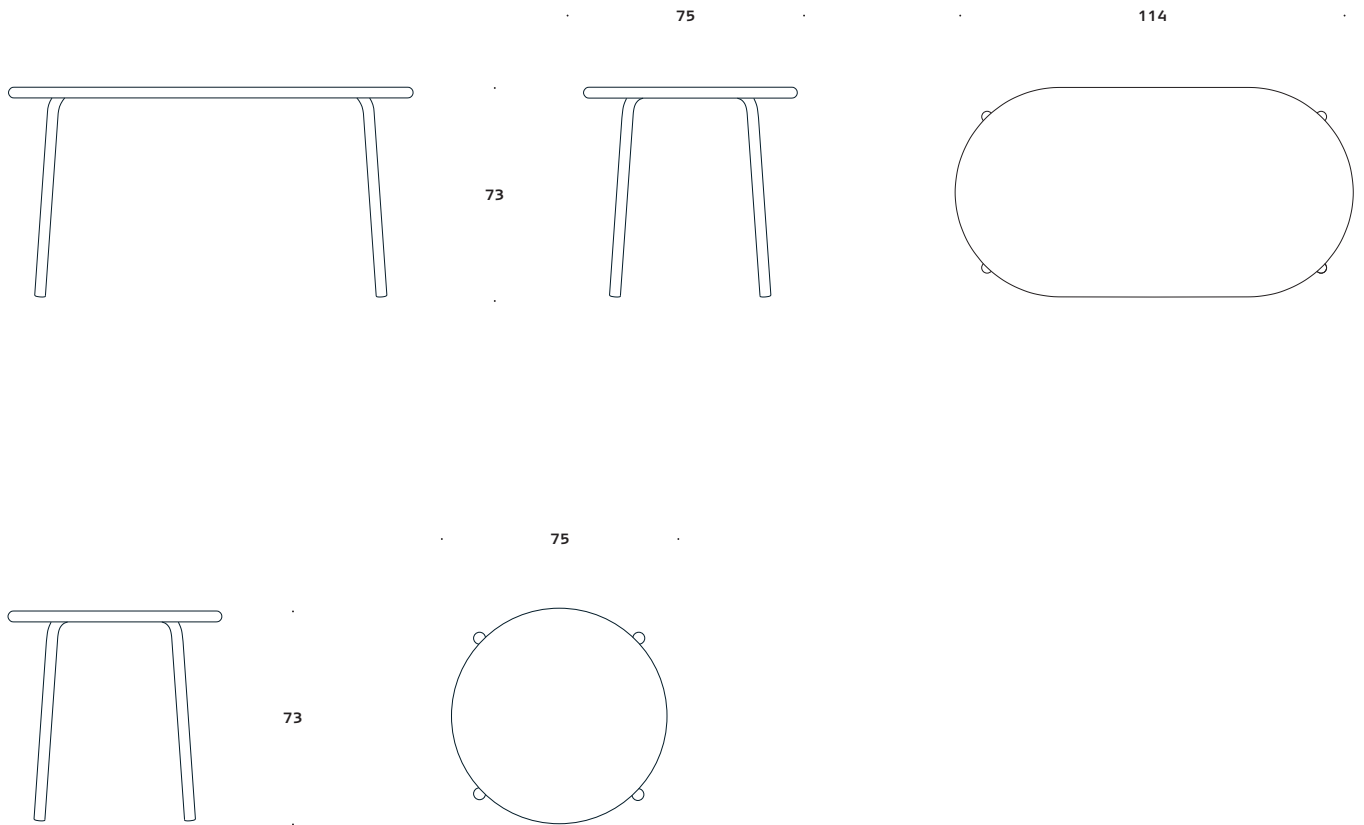

Torno Table

+Halle®

Torno Table

The guiding theme for the Torno series is the mobility. Simple, effortless and without snobbery, the series offers aluminium chairs and tables that are easy to adjust to individual needs. With chairs designed in open configurations, the collection supports self-determined lives, giving the user a range of options for exploiting how they would like to sit – providing a good seating experience, in any airport, café, park or studio..

Design
Material
Fabric

Form Us With Love
Aluminium. Optional seat and back in cut foam.
Available in all fabrics and leather types

Notes

A large grid of small dots for taking notes, consisting of 20 columns and 30 rows.