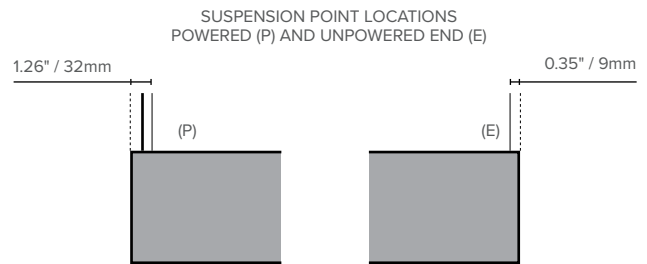

POWERED AND UNPOWERED END (P/E)

Fitting Code	Overall Length (ft-in)	Overall Length (in)	Overall Length (mm)
2P/2E	1ft-11.7in	24	600
3P/3E	2ft-10.7in	35	880
4P/4E	3ft-9.7in	46	1160
5P/5E	4ft-8.7in	57	1440
6P/6E	5ft-7.8in	69	1721
7P/7E	6ft-6.8in	80	2001
8P/8E	7ft-5.9in	91	2281

Note: The distance from the edge of the fixture to the suspension point is the same whether the End fitting is powered or unpowered

MIDDLE (M)

Fitting Code	Overall Length (ft-in)	Overall Length (in)	Overall Length (mm)
2M	1ft-10.9in	24	580
3M	2ft-9.9in	35	860
4M	3ft-8.9in	46	1140
5M	4ft-8in	57	1420
6M	5ft-7in	69	1701
7M	6ft-6in	80	1981
8M	7ft-5.1in	91	2261