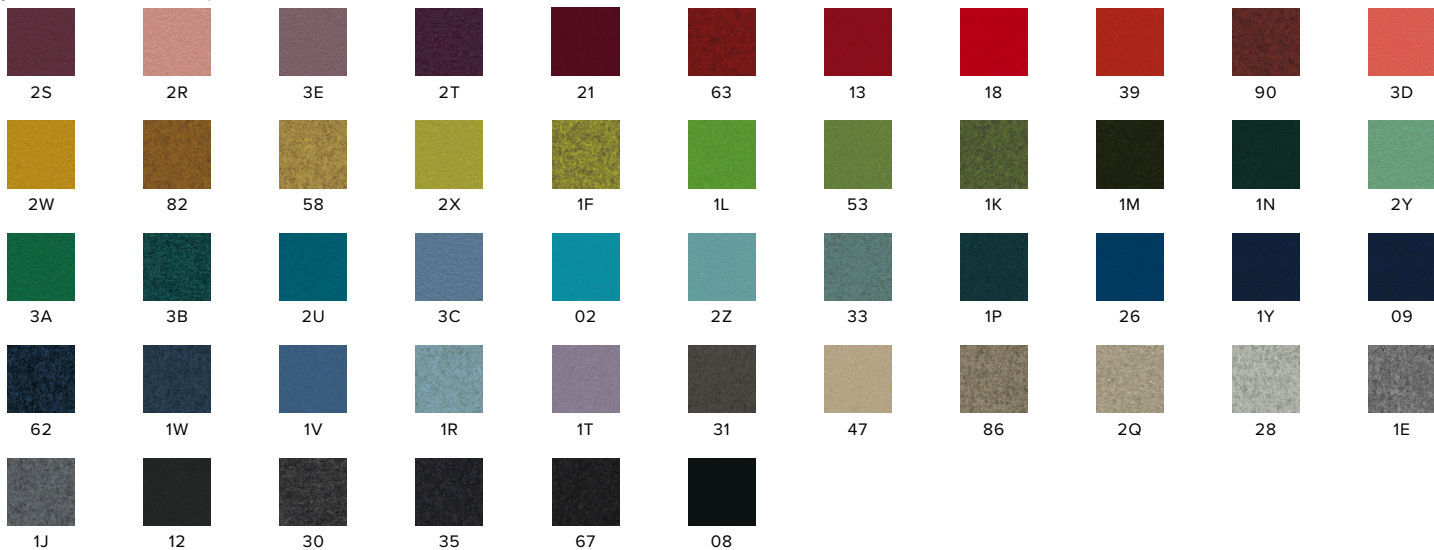

DESIGNER

PATTERN OPTIONS

TERRAIN

More color options are available on the Terrain spec sheet.

CLASSIC WOOL COLOR OPTIONS

Only available for 'Basica' option

Luxxbox reserves the right to change the specification, material and colors at any time without notice. Standard warranty terms and conditions apply. All rights reserved © All dimensions and values on specification sheet are nominal. June 2023. LX-Linea-Spec-Sheet-v1.00