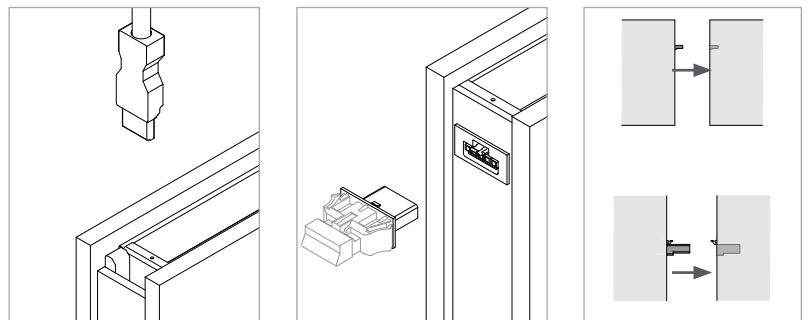

FITTING CONNECTIONS

Our Linea range uses UL listed, pre-assembled connectors designed for a safe and fast installation. These connectors are used between Linea modules, and also for the power line. These can be shipped in advance together with the canopy.

The color and mechanical coding will ensure a fast error-free installation, including protection against mismatching, rendering the Linea system as a plug-and-play installation and reducing dramatically installation times.

Luxxbox reserves the right to change the specification, material and colors at any time without notice. Standard warranty terms and conditions apply. All rights reserved © All dimensions and values on specification sheet are nominal. June 2023. LX-Linea-Spec-Sheet-v1.00

LUXXBOX USA INC × (P)+1 (415) 871 0448 × USA@LUXXBOX.COM
LUXXBOX PTY LTD × (P)+61 7 3257 2822 × INFO@LUXXBOX.COM
WWW.LUXXBOX.COM