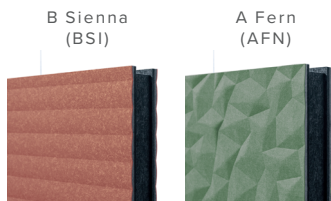

INDIRECT

Lensed (I/DIA/DIB/DIC)

DIRECT/INDIRECT

Acoustic Baffle (A)

AVAILABLE COLORS & PATTERNS

Colors are subject to lead times and variations across batches

SOLID PET COLOR OPTIONS

CORE

DESIGNER

PATTERN OPTIONS

TERRAIN

More color options are available on the Terrain spec sheet.

CLASSIC WOOL COLOR OPTIONS

Only available for 'Basica' option

Luxxbox reserves the right to change the specification, material and colors at any time without notice. Standard warranty terms and conditions apply. All rights reserved © All dimensions and values on specification sheet are nominal. June 2023. LX-Linea-Spec-Sheet-v1.00