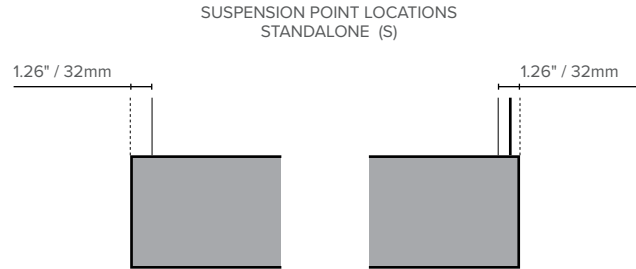

LUXXBOX USA INC × (P)+1 (415) 871 0448 × USA@LUXXBOX.COM
 LUXXBOX PTY LTD × (P)+61 7 3257 2822 × INFO@LUXXBOX.COM
 WWW.LUXXBOX.COM

LINEA (LX-LN)

TYPE:

FITTING DIMENSIONS

STANDALONE (S)

Fitting Code	Overall Length (ft-in)	Overall Length (in)	Overall Length (mm)
2S	2ft-0.5in	24	620
3S	2ft-11.5in	35	900
4S	3ft-10.5in	46	1180
5S	4ft-9.5in	57	1460
6S	5ft-8.6in	69	1741
7S	6ft-7.6in	80	2021
8S	7ft-6.6in	91	2301