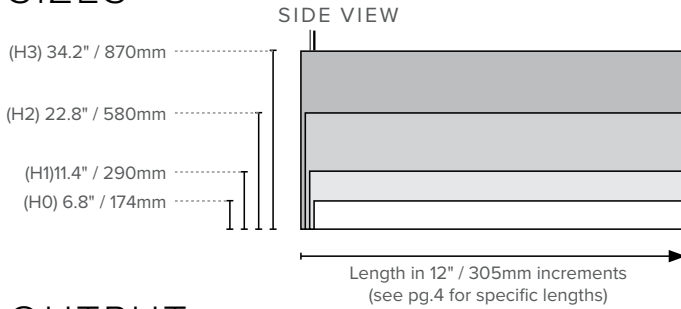

TERRAIN Declare

SIZES

OUTPUT

	DA		DB		DC		I		DIA		DIB		DIC	
Beam Angle (Direct Indirect)	50° (direct)		76° (direct)		100° (direct)		160° (indirect)		50° (direct) - 160° (indirect)		76° (direct) - 160° (indirect)		76° (direct) - 100° (indirect)	
Shielding (down up)	Louvered (direct)		Louvered (direct)		Diffused (direct)		Lensed (indirect)		Louvered (direct) Lensed (indirect)		Louvered (direct) Lensed (indirect)		Diffused (direct) Lensed (indirect)	
UGR (Direct)	<5		<5		-		-		<5		<5		-	
CCT CRI	CCT: 3000K/3500K/4000K CRI >90													
Direct Lumens (per ft per m)	1060 lm/ft	3420 lm/m	1031 lm/ft	3326 lm/m	812 lm/ft	2620 lm/m	0 lm/ft	0 lm/m	1060 lm/ft	3420 lm/m	1031 lm/ft	3326 lm/m	812 lm/ft	2620 lm/m
Indirect Lumens (per ft per m)	0	0	0	0	0	0	965 lm/ft	3113 lm/m	965 lm/ft	3113 lm/m	965 lm/ft	3113 lm/m	965 lm/ft	3113 lm/m
Total Lumens (per ft per m)	1060 lm/ft	3420 lm/m	1031 lm/ft	3326 lm/m	812 lm/ft	2620 lm/m	965 lm/ft	3113 lm/m	2025 lm/ft	6533 lm/m	1996 lm/ft	6439 lm/m	1777 lm/ft	5733 lm/m
Distribution (%)	100% (direct) 0% (indirect)		100% (direct) - 0% (indirect)		100% (direct) - 0% (indirect)		0% (direct) - 100% (indirect)		52% (direct) - 48% (indirect)		52% (direct) - 48% (indirect)		66% (direct) - 54% (indirect)	
Wattage (W per ft per m)	8W	26W	8W	26W	13W	40W	8W	26W	16W	52W	16W	52W	21W	65W
Efficacy (lm/W)	133 lm/W		129 lm/W		67 lm/W		121 lm/W		127 lm/W		125 lm/W		89 lm/W	

Note: See pg. 4 for more detailed output information on specific lengths

ORDER CODE

EXAMPLE: LX - LN - 8 - H2 - B - R - 40 - DIA - U1

(Luxxbox Linea , 91" / 2311mm long, Height 2 (22.8" / 580mm), Basica, Red color, 4000K CCT, Direct A (50°, Louvered) - Indirect (160°, Diffused) output, 0-10V 1% dimming 110-277VAC