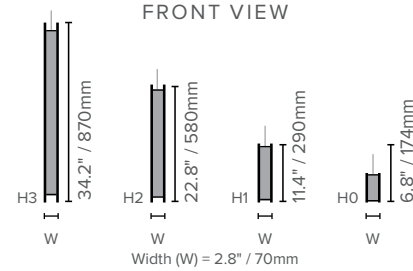

TERRAIN Declare

SIZES

OUTPUT

	DA		DB		DC		I		DIA		DIB		DIC	
Beam Angle (Direct Indirect)	50° (direct)		76° (direct)		100° (direct)		160° (indirect)		50° (direct) - 160° (indirect)		76° (direct) - 160° (indirect)		76° (direct) - 100° (indirect)	
Shielding (down up)	Louvered (direct)		Louvered (direct)		Diffused (direct)		Lensed (indirect)		Louvered (direct) Lensed (indirect)		Louvered (direct) Lensed (indirect)		Diffused (direct) Lensed (indirect)	
UGR (Direct)	<5		<5		-		-		<5		<5		-	
CCT CRI	CCT: 3000K/3500K/4000K CRI >90													
Direct Lumens (per ft per m)	1060 lm/ft	3420 lm/m	1031 lm/ft	3326 lm/m	812 lm/ft	2620 lm/m	0 lm/ft	0 lm/m	1060 lm/ft	3420 lm/m	1031 lm/ft	3326 lm/m	812 lm/ft	2620 lm/m
Indirect Lumens (per ft per m)	0	0	0	0	0	0	965 lm/ft	3113 lm/m	965 lm/ft	3113 lm/m	965 lm/ft	3113 lm/m	965 lm/ft	3113 lm/m
Total Lumens (per ft per m)	1060 lm/ft	3420 lm/m	1031 lm/ft	3326 lm/m	812 lm/ft	2620 lm/m	965 lm/ft	3113 lm/m	2025 lm/ft	6533 lm/m	1996 lm/ft	6439 lm/m	1777 lm/ft	5733 lm/m
Distribution (%)	100% (direct) 0% (indirect)		100% (direct) - 0% (indirect)		100% (direct) - 0% (indirect)		0% (direct) - 100% (indirect)		52% (direct) - 48% (indirect)		52% (direct) - 48% (indirect)		66% (direct) - 54% (indirect)	
Wattage (W per ft per m)	8W	26W	8W	26W	13W	40W	8W	26W	16W	52W	16W	52W	21W	65W
Efficacy (lm/W)	133 lm/W		129 lm/W		67 lm/W		121 lm/W		127 lm/W		125 lm/W		89 lm/W	

Note: See pg. 4 for more detailed output information on specific lengths

ORDER CODE

EXAMPLE: LX - LN - 8 - H2 - B - R - 40 - DIA - U1

(Luxxbox Linea , 91" / 2311mm long, Height 2 (22.8" / 580mm), Basica, Red color, 4000K CCT, Direct A (50°, Louvered) - Indirect (160°, Diffused) output, 0-10V 1% dimming 110-277VAC