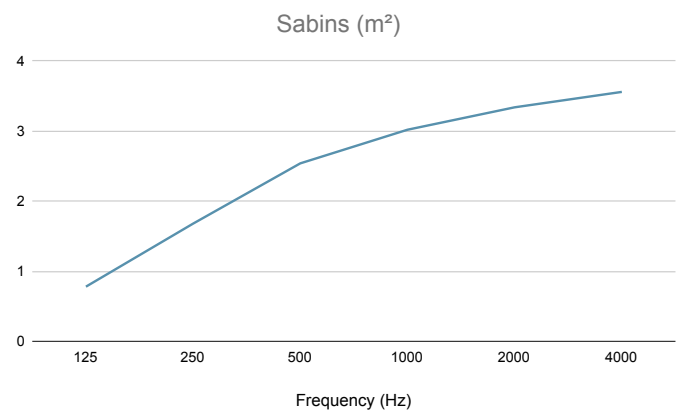

PRODUCT ACOUSTIC PROPERTIES

Testing and post analysis procedures were carried out in accordance with the references detailed below:

AS ISO 354-2006 (R2016)	Acoustics—Measurement of sound absorption in a reverberation room
AS ISO 11654—2002	Rating of sound absorption—Materials and systems
ASTM C423-17	Standard Test Method for Sound Absorption and Sound Absorption Coefficients by the Reverberation Room Method
ASTM E795-16	Standard Practices for Mounting Test Specimens During Sound Absorption Tests
ISO 20189	Screens, furniture and single objects intended for interior use – Rating of sound absorption and sound reduction of elements based on laboratory measurements.

The data shown below refers to the testing of LX-LN-8-H3, with a length of 7ft-7in (2301mm) and height of 34.2" (870mm). A fully detailed acoustic test report is available upon request.

Frequency	125	250	500	1000	2000	4000
Sound Absorption Coefficient	0.39	0.84	1.27	1.51	1.67	1.78
SABINS (ft²)	8.39	18.06	27.31	32.47	35.91	38.27

Frequency	125	250	500	1000	2000	4000
Sound Absorption Coefficient	0.39	0.84	1.27	1.51	1.67	1.78
SABINS (m²)	0.78	1.68	2.54	3.02	3.34	3.56