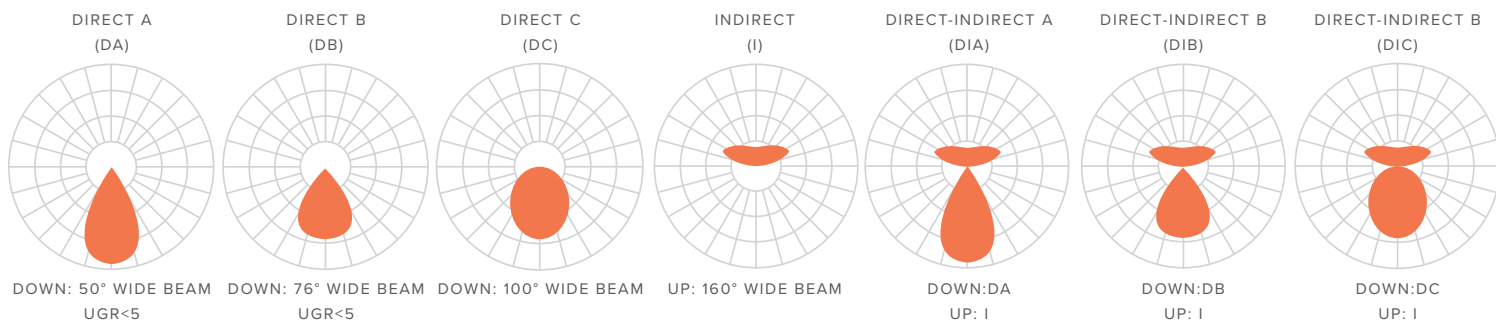

LIGHT DISTRIBUTION