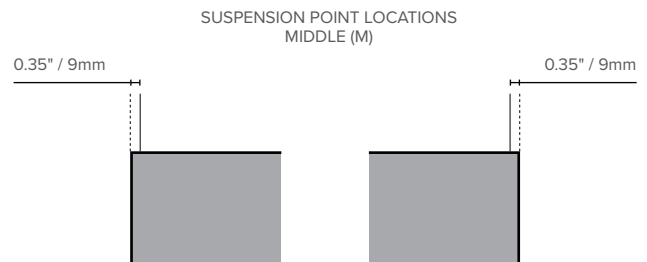

LUXXBOX USA INC × (P)+1 (415) 871 0448 × USA@LUXXBOX.COM
 LUXXBOX PTY LTD × (P)+61 7 3257 2822 × INFO@LUXXBOX.COM
 WWW.LUXXBOX.COM

LINEA (LX-LN)

TYPE:

FITTING DIMENSIONS

STANDALONE (S)

Fitting Code	Overall Length (ft-in)	Overall Length (in)	Overall Length (mm)
2S	2ft-0.5in	24	620
3S	2ft-11.5in	35	900
4S	3ft-10.5in	46	1180
5S	4ft-9.5in	57	1460
6S	5ft-8.6in	69	1741
7S	6ft-7.6in	80	2021
8S	7ft-6.6in	91	2301

POWERED AND UNPOWERED END (P/E)

Fitting Code	Overall Length (ft-in)	Overall Length (in)	Overall Length (mm)
2P/2E	1ft-11.7in	24	600
3P/3E	2ft-10.7in	35	880
4P/4E	3ft-9.7in	46	1160
5P/5E	4ft-8.7in	57	1440
6P/6E	5ft-7.8in	69	1721
7P/7E	6ft-6.8in	80	2001
8P/8E	7ft-5.9in	91	2281

Note: The distance from the edge of the fixture to the suspension point is the same whether the End fitting is powered or unpowered

MIDDLE (M)

Fitting Code	Overall Length (ft-in)	Overall Length (in)	Overall Length (mm)
2M	1ft-10.9in	24	580
3M	2ft-9.9in	35	860
4M	3ft-8.9in	46	1140
5M	4ft-8in	57	1420
6M	5ft-7in	69	1701
7M	6ft-6in	80	1981
8M	7ft-5.1in	91	2261