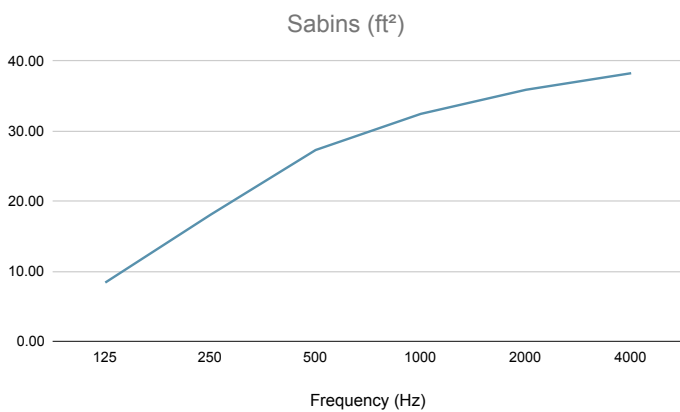

PRODUCT ACOUSTIC PROPERTIES

Testing and post analysis procedures were carried out in accordance with the references detailed below:

AS ISO 354-2006 (R2016)	Acoustics—Measurement of sound absorption in a reverberation room
AS ISO 11654—2002	Rating of sound absorption—Materials and systems
ASTM C423-17	Standard Test Method for Sound Absorption and Sound Absorption Coefficients by the Reverberation Room Method
ASTM E795-16	Standard Practices for Mounting Test Specimens During Sound Absorption Tests
ISO 20189	Screens, furniture and single objects intended for interior use – Rating of sound absorption and sound reduction of elements based on laboratory measurements.

The data shown below refers to the testing of LX-LN-8-H3, with a length of 7ft-7in (2301mm) and height of 34.2" (870mm). A fully detailed acoustic test report is available upon request.

Frequency	125	250	500	1000	2000	4000
Sound Absorption Coefficient	0.39	0.84	1.27	1.51	1.67	1.78
SABINS (ft²)	8.39	18.06	27.31	32.47	35.91	38.27

Frequency	125	250	500	1000	2000	4000
Sound Absorption Coefficient	0.39	0.84	1.27	1.51	1.67	1.78
SABINS (m²)	0.78	1.68	2.54	3.02	3.34	3.56