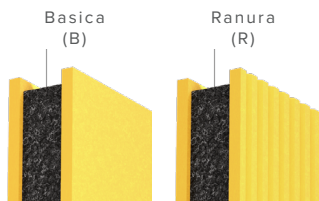

INDIRECT

Lensed (I/DIA/DIB/DIC)

DIRECT/INDIRECT

Acoustic Baffle (A)

AVAILABLE COLORS & PATTERNS

Colors are subject to lead times and variations across batches

SOLID PET COLOR OPTIONS

CORE

DESIGNER

PATTERN OPTIONS

TERRAIN

More color options are available on the Terrain spec sheet.

CLASSIC WOOL COLOR OPTIONS

Only available for 'Basica' option

Luxxbox reserves the right to change the specification, material and colors at any time without notice. Standard warranty terms and conditions apply. All rights reserved © All dimensions and values on specification sheet are nominal. June 2023. LX-Linea-Spec-Sheet-v1.00