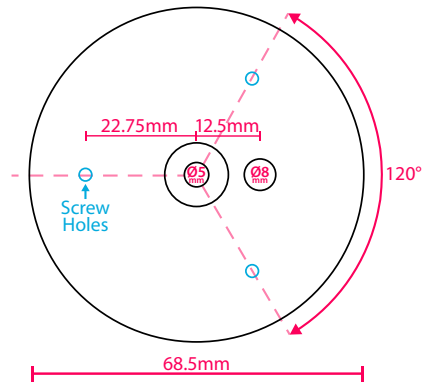

Bottom View of:

LXA, LXA-P, LXTA-S, LXTA-SP, LXAA-RED, LX3-MH

STENCIL:

DIMENSIONS:

(The image below has been scaled.)

**All screw holes are equidistant from the center hole.*

When printing this PDF, please make sure that "Actual Size" is selected within the Print window. This will ensure that the **Stencil is printed in the correct size.*