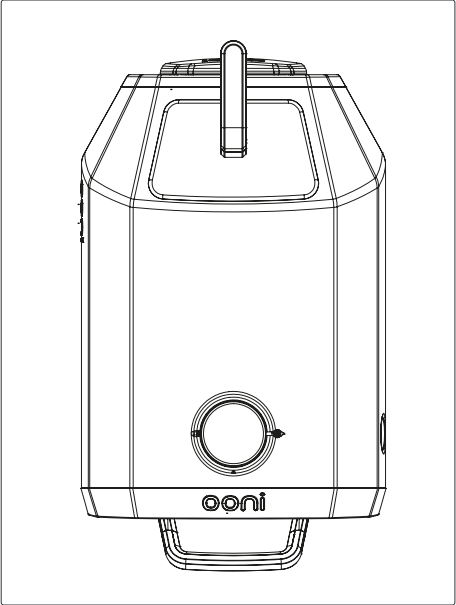

Ooni Karu 12G

Dimensions

Ooni Modular Tables

Medium Modular Table