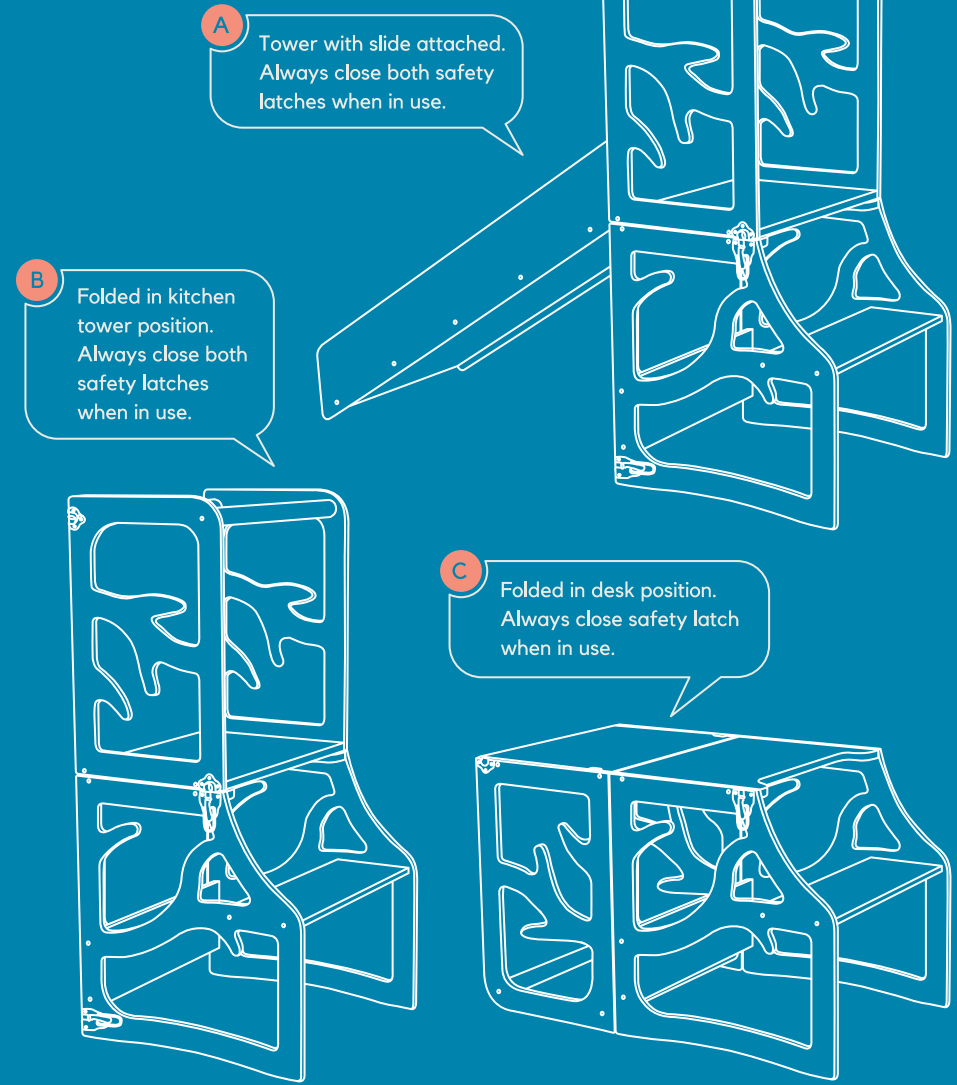

3-IN-1 KITCHEN HELPER TOWER

**FOLLOW THIS CODE
TO SEE VIDEO GUIDE
FOR ASSEMBLING**

FOLLOW STEPS BELOW TO ASSEMBLE FURNITURE

30 x  (For fixing parts together) 18 x  (For attaching latches)

CORRECT USE OF HELPER, SLIDE AND DESK

Adult supervision is required at all times; we cannot be held responsible for accidents. Do not leave child unattended with stool or desk; keep children and stool away from hazardous objects. Adult assistance is required to unlatch and fold the stool into a desk or attach a slide.