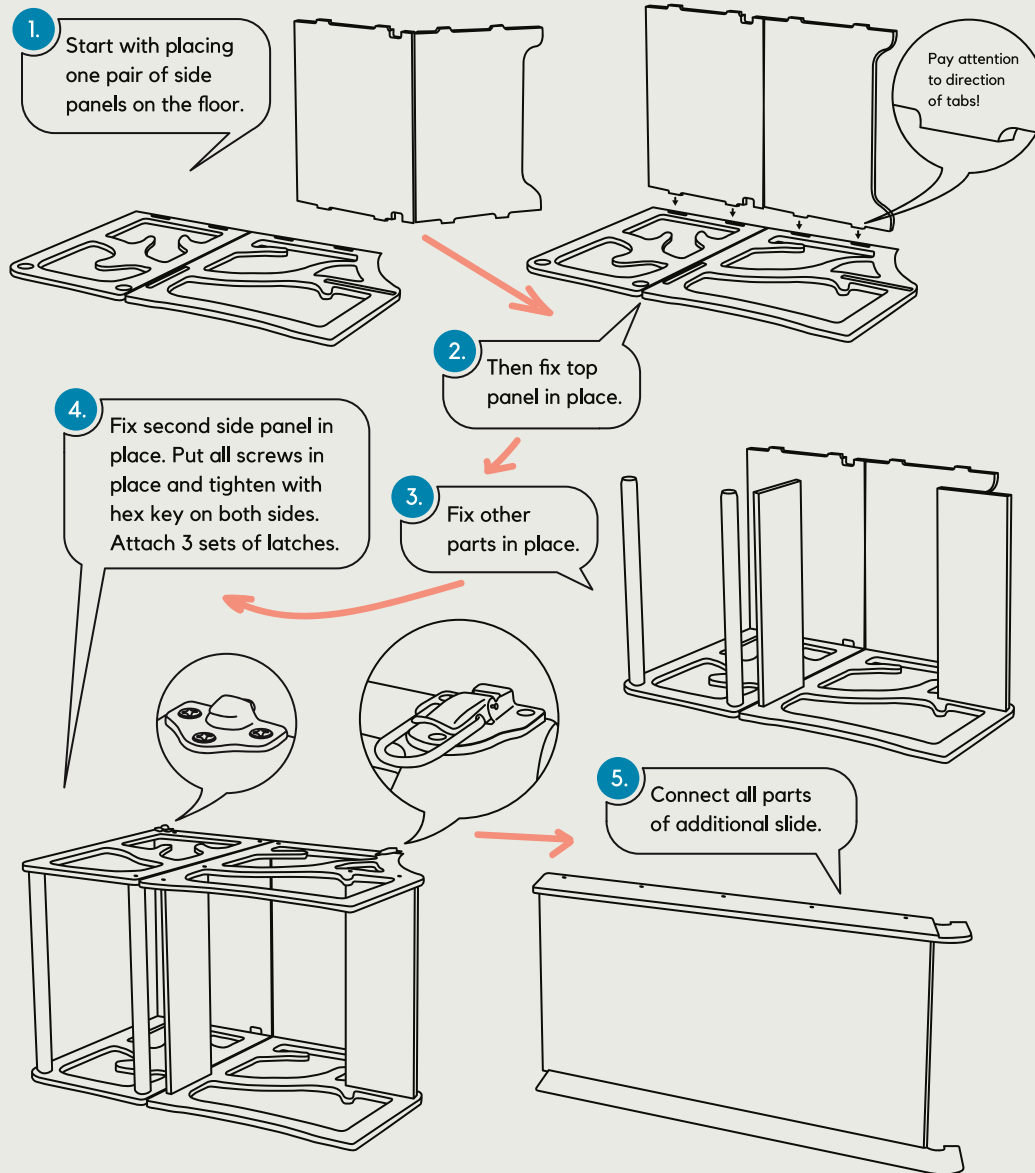

3-IN-1 KITCHEN HELPER TOWER

**FOLLOW THIS CODE
TO SEE VIDEO GUIDE
FOR ASSEMBLING**

FOLLOW STEPS BELOW TO ASSEMBLE FURNITURE

30 x  (For fixing parts together) 18 x  (For attaching latches)

CORRECT USE OF HELPER, SLIDE AND DESK

Adult supervision is required at all times; we cannot be held responsible for accidents. Do not leave child unattended with stool or desk; keep children and stool away from hazardous objects. Adult assistance is required to unlatch and fold the stool into a desk or attach a slide.