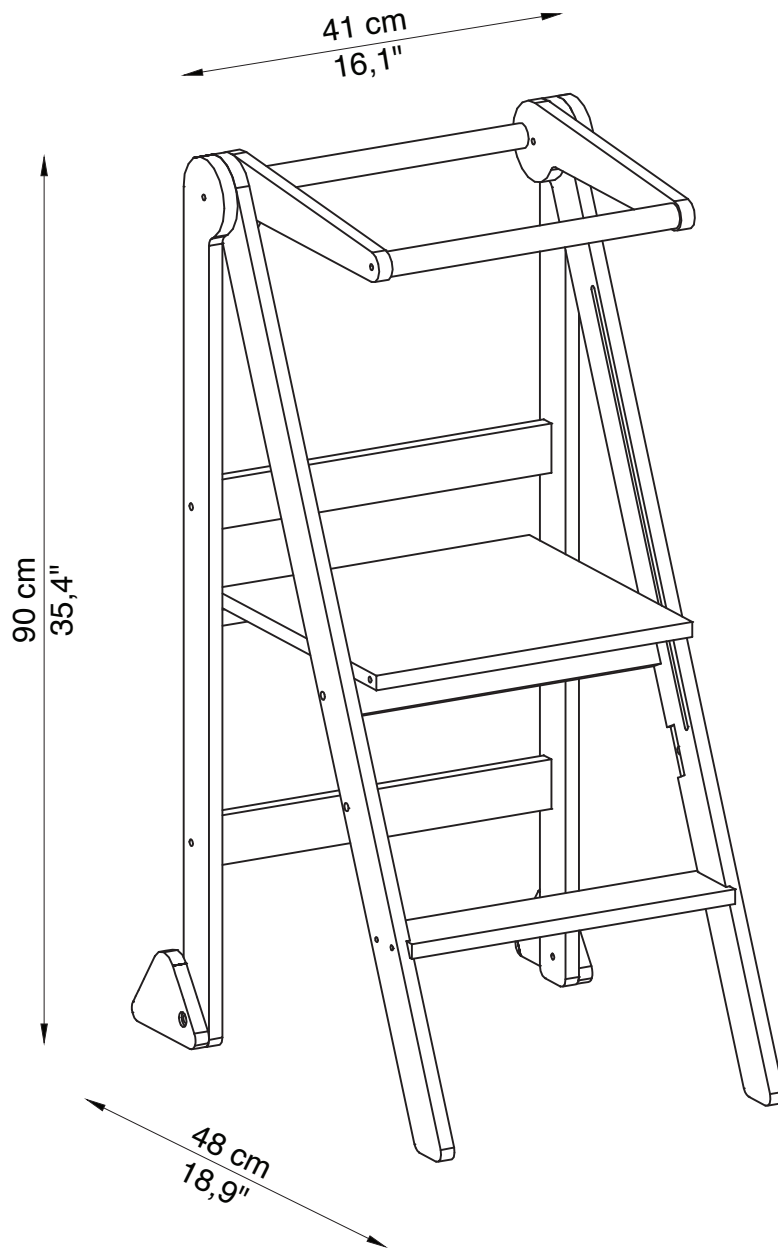

Foldable Helper Tower

Natural (HTF-02-NT)

White (HTF-02-WH)

Gray (HTF-02-GY)

Black (HTF-02-BK)

Safety Information

SUPERVISION: Always supervise children when they are using the helper tower. Do not leave them unattended and ensure that they do not climb or stand on any part of the tower other than the standing platform.