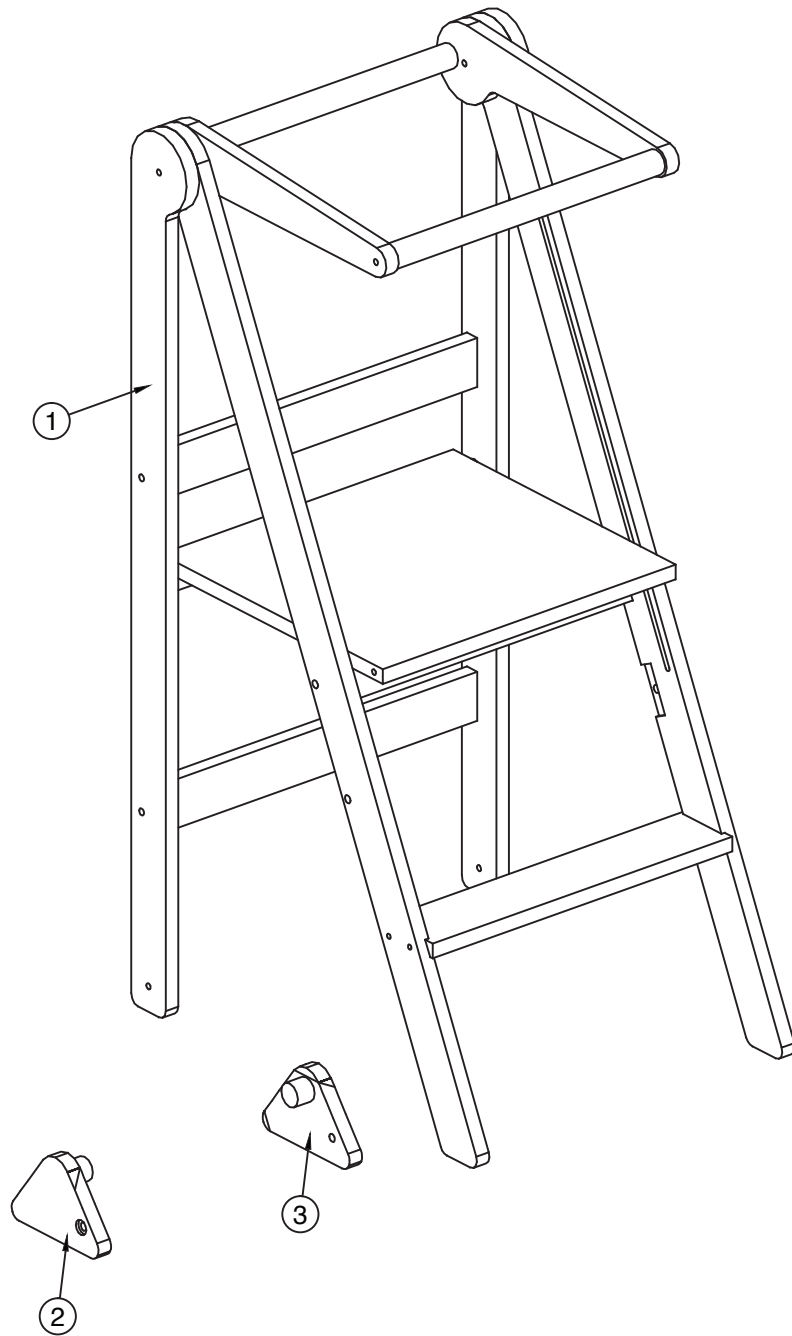

A x 2 M6x25	B x 2	C x 2 4 mm	D x 1 3 mm	E x 2