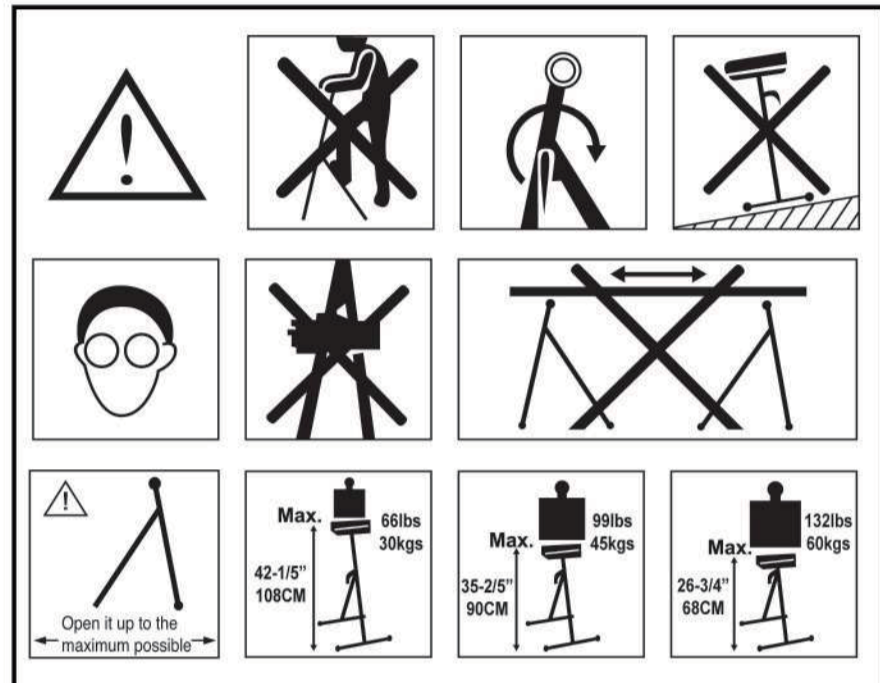

size:14.5x21cm

Exceltools.co.uk

EXCEL

SKU: 6290

**HEAVY DUTY
ROLLER STAND
ADJUSTABLE HEIGHT SUPPORT**

Maximum Loading: Highest 66lbs (30kgs)
Middle 99lbs (45kgs)
Lowest 132lbs (60kgs)

Exceltools.co.uk

EXCEL