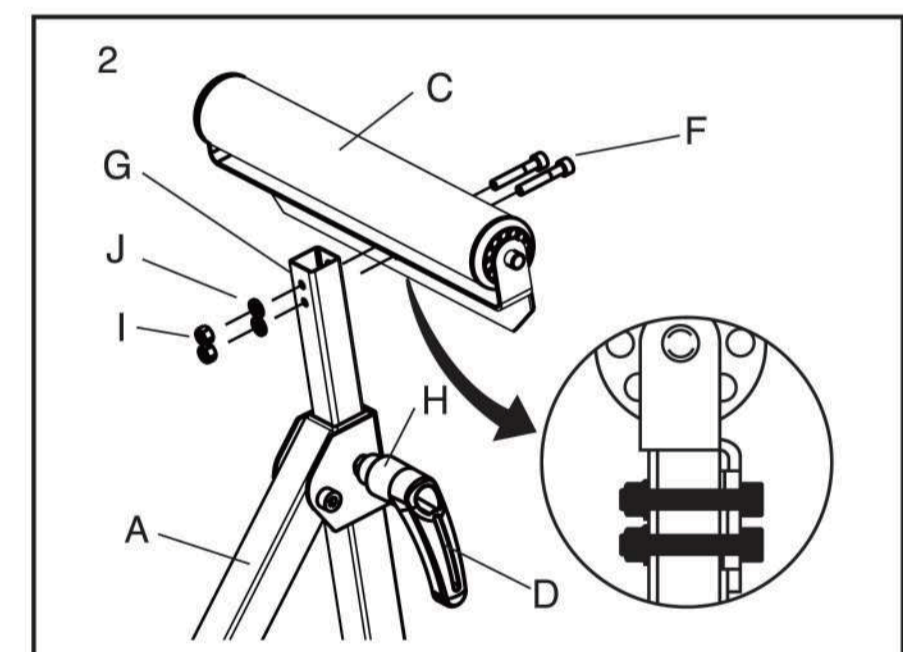

Exceltools.co.uk