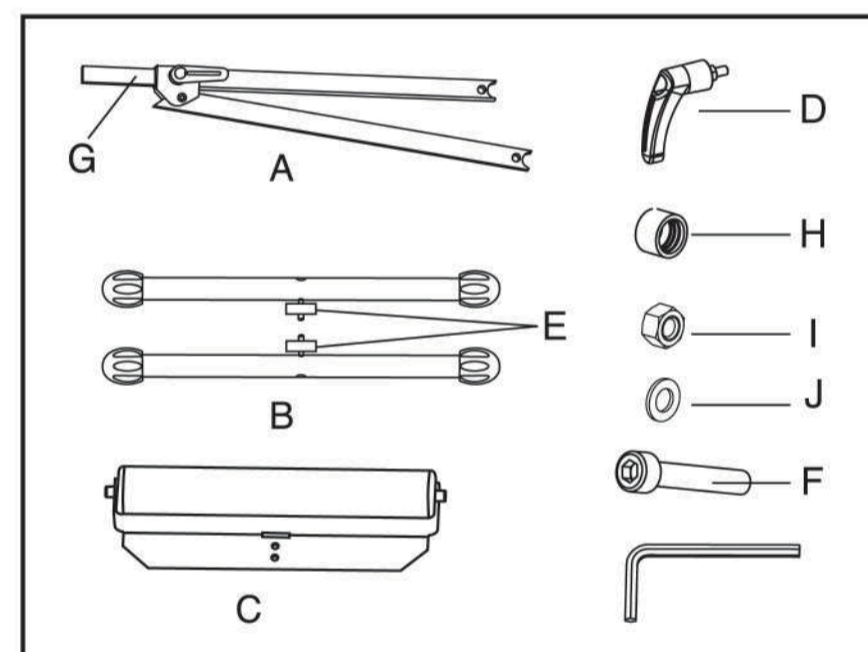

size:14.5x21cm

Exceltools.co.uk

EXCEL

SKU: 6290

**HEAVY DUTY
ROLLER STAND
ADJUSTABLE HEIGHT SUPPORT**

Maximum Loading: Highest 66lbs (30kgs)
Middle 99lbs (45kgs)
Lowest 132lbs (60kgs)

Exceltools.co.uk

EXCEL

CONTACT US:
Tools4Trade Ltd.
6 Fitzhamon Court,
Bradwell Wolverton,
Milton Keynes, MK12 6LB

PHONE:
01908 969966
Email:
sales@tools4trade.co.uk

Exceltools.co.uk

Exceltools.co.uk

Exceltools.co.uk

Exceltools.co.uk