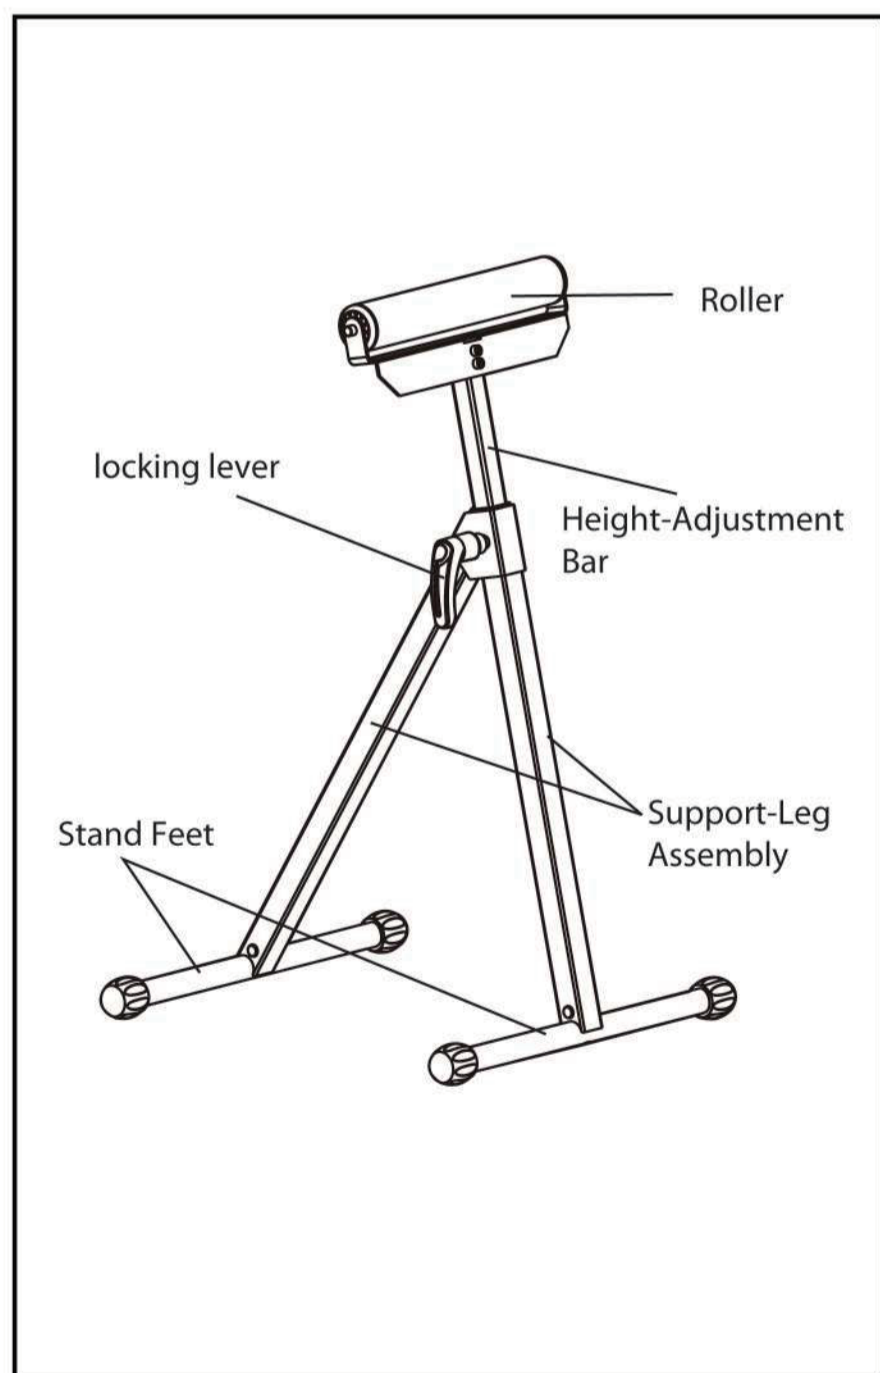

Exceltools.co.uk