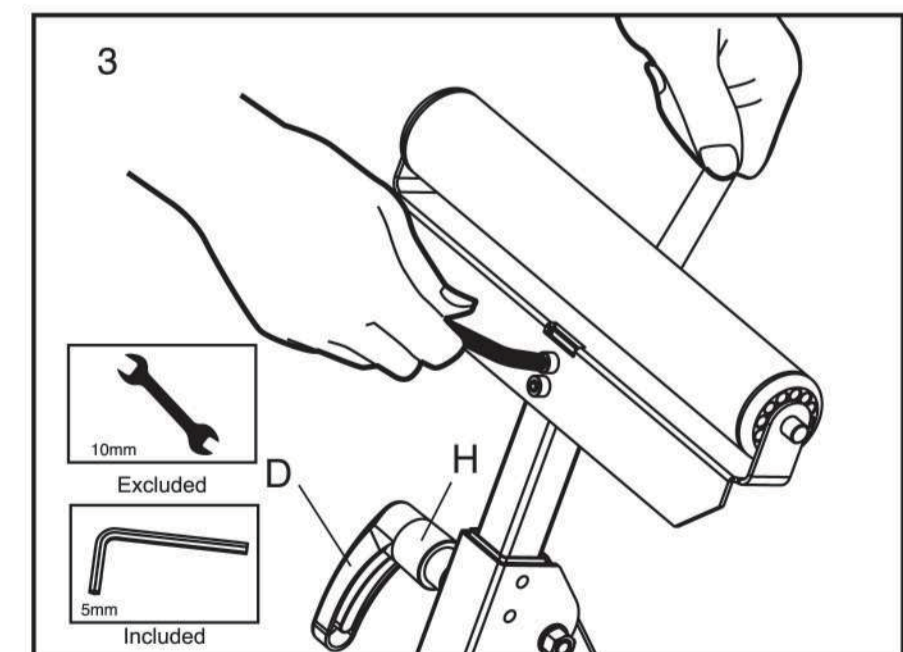

Exceltools.co.uk