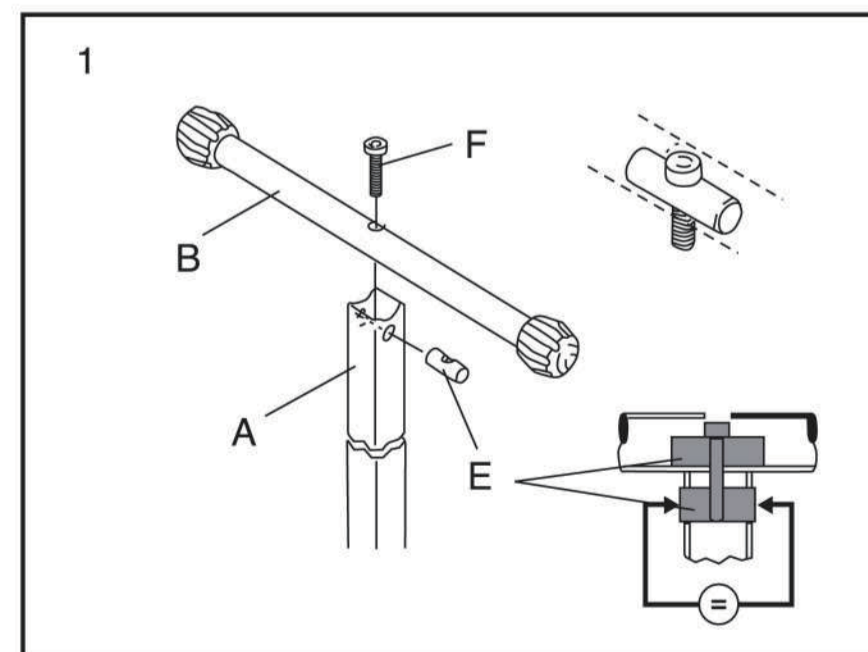

Exceltools.co.uk