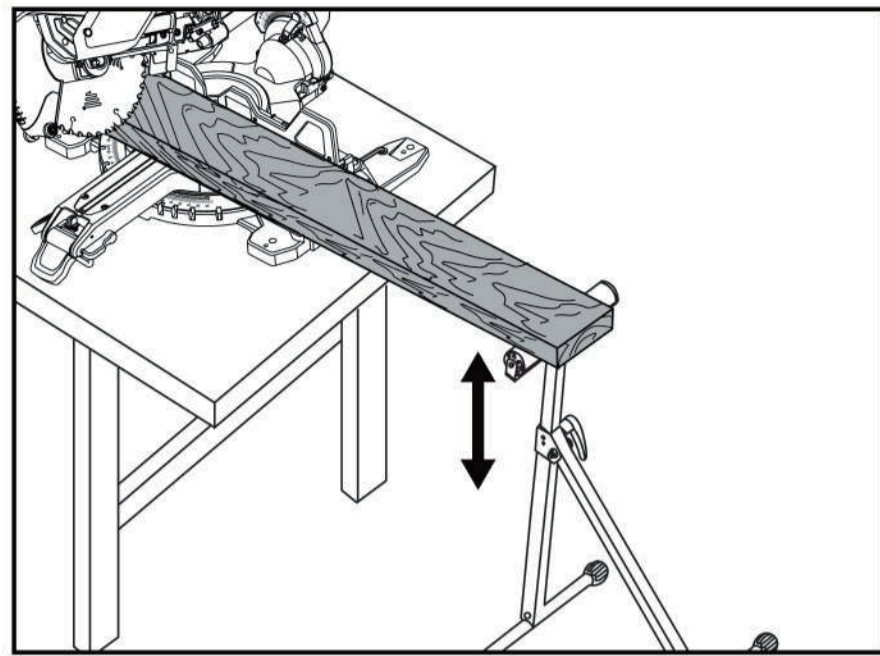

size:14.5x21cm

Exceltools.co.uk

EXCEL

SKU: 6290

**HEAVY DUTY
ROLLER STAND
ADJUSTABLE HEIGHT SUPPORT**

Maximum Loading: Highest 66lbs (30kgs)
Middle 99lbs (45kgs)
Lowest 132lbs (60kgs)

Exceltools.co.uk

EXCEL