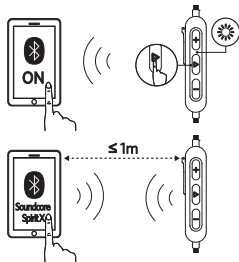

Pairing

Press and hold for 4 seconds (When headphones are turned off)

Note: Soundcore Spirit X will automatically enter pairing mode when they are turned on for the first time.

Enter pairing mode

Press and hold for 3 seconds

Note: Press and hold the + and - buttons simultaneously for 3 seconds to enter multipoint pairing mode (With the first mobile device connected). Once multipoint pairing mode is entered, user can connect the second mobile device to Soundcore Spirit X (The second device must be connected manually).

Note: Soundcore Spirit X can only play music on one mobile device at a time.

Multipoint pairing mode