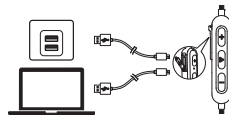

Charging

Flashing red

Low battery

Steady red

Charging

Steady blue

Fully charged