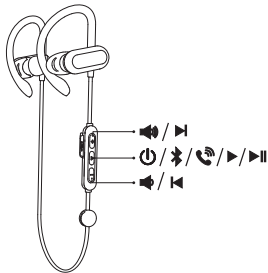

English	01	繁體中文	55
Deutsch	07	Русский	61
Español	13	العربية	67
Français	19	תִּירָב	73
Italiano	25		
Português	31		
日本語	37		
한국어	43		
简体中文	49		

A

B

On / Off

ON

Press and hold for 1 second

Flashing blue once

OFF

Press and hold for 3 seconds

Flashing red once

Charging

Flashing red

Low battery

Steady red

Charging

Steady blue