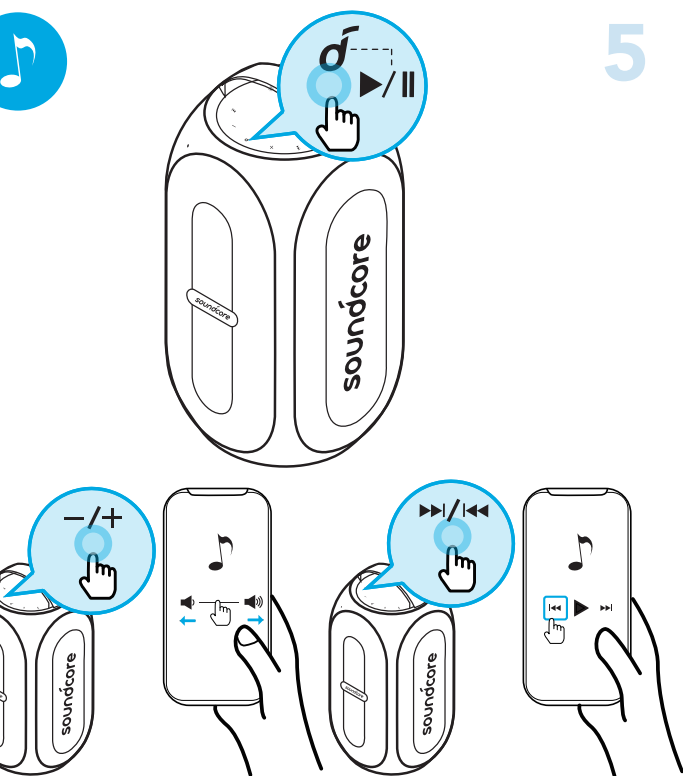

Download

Download on the App Store
GET IT ON Google Play

Apple and the Apple logo are trademarks of Apple Inc.
Google Play and the Google Play logo are trademarks of Google Inc.

Customer Service

CZ: Zákaznický servis DA: Kundeservice FI: Asiakaspalvelu
NL: Klantenservice NO: Kundeservice SV: Kundenservice
DE: Kundenservice ES: Atención al Cliente FR: Service Client
IT: Servizio Clienti PT: Serviço de Apoio ao Client RU: Обслуживание клиентов
JP: カスタマーサポート KO: 고객 서비스 CN: 客服支持 AR: خدمة العملاء

EN: 24-month limited warranty
CZ: 24měsíční omezená záruka DA: 24 måneders begrænset garanti
FI: 24 kuukauden rajoitettu takuu NL: 24 maanden beperkte garantie
NO: 24 måneders begrænset garanti SV: 24 månaders begränsad garanti
DE: 24 Monate beschränkte Herstellergarantie ES: Garantía limitada de 24 meses
FR: Garantie de 24 mois IT: Garanzia valida 24 mesi PT: 24 meses de garantia limitada
RU: Ограниченная гарантия на 24 месяцев JP: 24ヶ月保証
KO: 24개월의 제한 보증이 적용됩니다 CN: 24个月质保 AR: ضمانة 24 شهراً محدودة

EN: Lifetime technical support
CZ: Doživotní technická podpora DA: Teknisk støtte i apparatets levetid
FI: Elinikäinen tekninen tuki NL: Levenslang technisch support
NO: Teknisk support under produktets samlede levetid
SV: Teknisk support under hela livslängden DE: Lebenslanger technischer Support
ES: Asistencia técnica de por vida FR: Support technique à vie
IT: Assistenza post-vendita a vita PT: Suporte técnico ao longo da vida útil do produto
RU: Техническая поддержка на весь срок эксплуатации JP: テクニカルサポート
KO: 기술 지원이 평생 제공됩니다 CN: 终身客服支持 AR: الدعم الفني مدى الحياة

service@soundcore.com

+1 (800) 988 7973 (US) Mon-Fri 9:00 - 17:00 (PT)
+44 (0) 1604 936200 (UK) Mon-Fri 6:00 - 11:00 (GMT)
+49 (0) 69 9579 7960 (DE) Mon-Fri 6:00 - 11:00
+81 03 4455 7823 (日本) 月-金 9:00 - 17:00
+86 400 0550 036 (中国) 周一至周五 9:00 - 17:30
+82-2-6464-7088 (한국) 월 - 금 9:00-17:30

Input: DC 15V = 3A
USB output: DC 5V = 2.4A
Anker Innovations Limited
Room 1318-19, Hollywood Plaza,
610 Nathan Road, Mongkok,
Kowloon, Hong Kong