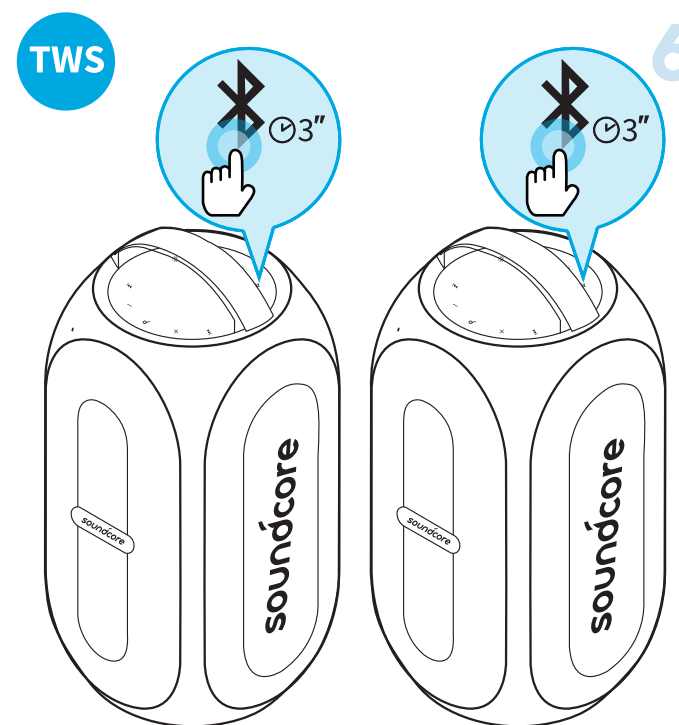

Download

Download on the App Store
GET IT ON Google Play

Apple and the Apple logo are trademarks of Apple Inc.
Google Play and the Google Play logo are trademarks of Google Inc.

Customer Service

CZ: Zákaznický servis DA: Kundeservice FI: Asiakaspalvelu
NL: Klantenservice NO: Kundeservice SV: Kundenservice
DE: Kundenservice ES: Atención al Cliente FR: Service Client
IT: Servizio Clienti PT: Serviço de Apoio ao Client RU: Обслуживание клиентов
JP: カスタマーサポート KO: 고객 서비스 CN: 客服支持 AR: خدمة العملاء

EN: 24-month limited warranty
CZ: 24měsíční omezená záruka DA: 24 måneders begrænset garanti
FI: 24 kuukauden rajoitettu takuu NL: 24 maanden beperkte garantie
NO: 24 måneders begrænset garanti SV: 24 månaders begränsad garanti
DE: 24 Monate beschränkte Herstellergarantie ES: Garantía limitada de 24 meses
FR: Garantie de 24 mois IT: Garanzia valida 24 mesi PT: 24 meses de garantia limitada
RU: Ограниченная гарантия на 24 месяцев JP: 24ヶ月保証
KO: 24개월의 제한 보증이 적용됩니다 CN: 24个月质保 AR: ضمانة 24 شهراً محدودة

EN: Lifetime technical support
CZ: Doživotní technická podpora DA: Teknisk støtte i apparatets levetid
FI: Elinikäinen tekninen tuki NL: Levenslang technisch support
NO: Teknisk support under produktets samlede levetid
SV: Teknisk support under hela livslängden DE: Lebenslanger technischer Support
ES: Asistencia técnica de por vida FR: Support technique à vie
IT: Assistenza post-vendita a vita PT: Suporte técnico ao longo da vida útil do produto
RU: Техническая поддержка на весь срок эксплуатации JP: テクニカルサポート
KO: 기술 지원이 평생 제공됩니다 CN: 终身客服支持 AR: الدعم الفني مدى الحياة

service@soundcore.com

+1 (800) 988 7973 (US) Mon-Fri 9:00 - 17:00 (PT)
+44 (0) 1604 936200 (UK) Mon-Fri 6:00 - 11:00 (GMT)
+49 (0) 69 9579 7960 (DE) Mon-Fri 6:00 - 11:00
+81 03 4455 7823 (日本) 月-金 9:00 - 17:00
+86 400 0550 036 (中国) 周一至周五 9:00 - 17:30
+82-2-6464-7088 (한국) 월 - 금 9:00-17:30

Input: DC 15V = 3A
USB output: DC 5V = 2.4A
Anker Innovations Limited
Room 1318-19, Hollywood Plaza,
610 Nathan Road, Mongkok,
Kowloon, Hong Kong