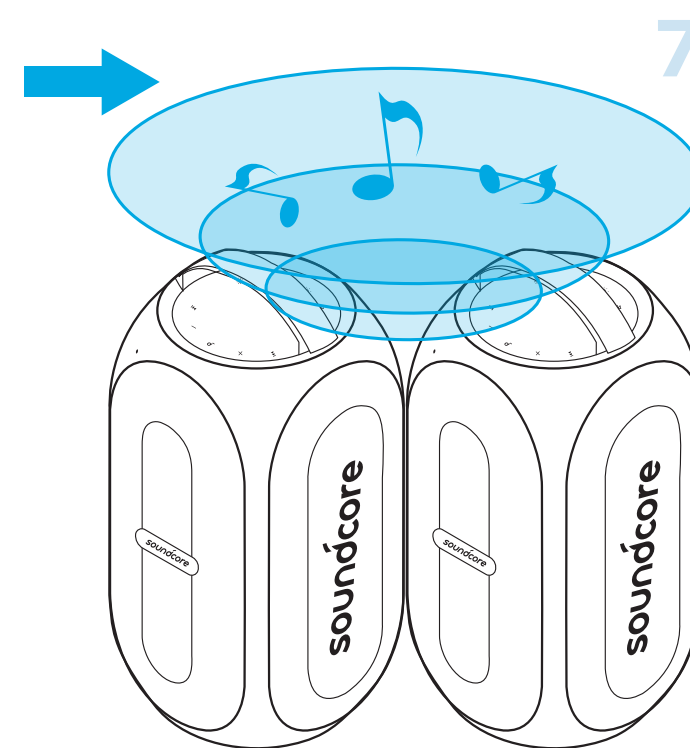

Download

Download on the App Store
GET IT ON Google Play

Apple and the Apple logo are trademarks of Apple Inc.
Google Play and the Google Play logo are trademarks of Google Inc.

Customer Service

CZ: Zákaznický servis DA: Kundeservice FI: Asiakaspalvelu
NL: Klantenservice NO: Kundeservice SV: Kundenservice
DE: Kundenservice ES: Atención al Cliente FR: Service Client
IT: Servizio Clienti PT: Serviço de Apoio ao Client RU: Обслуживание клиентов
JP: カスタマーサポート KO: 고객 서비스 CN: 客服支持 AR: خدمة العملاء

EN: 24-month limited warranty
CZ: 24měsíční omezená záruka DA: 24 måneders begrænset garanti
FI: 24 kuukauden rajoitettu takuu NL: 24 maanden beperkte garantie
NO: 24 måneders begrænset garanti SV: 24 månaders begränsad garanti
DE: 24 Monate beschränkte Herstellergarantie ES: Garantía limitada de 24 meses
FR: Garantie de 24 mois IT: Garanzia valida 24 mesi PT: 24 meses de garantia limitada
RU: Ограниченная гарантия на 24 месяцев JP: 24ヶ月保証
KO: 24개월의 제한 보증이 적용됩니다 CN: 24个月质保 AR: ضمانة 24 شهراً محدودة

EN: Lifetime technical support
CZ: Doživotní technická podpora DA: Teknisk støtte i apparatets levetid
FI: Elinikäinen tekninen tuki NL: Levenslang technisch support
NO: Teknisk support under produktets samlede levetid
SV: Teknisk support under hela livslängden DE: Lebenslanger technischer Support
ES: Asistencia técnica de por vida FR: Support technique à vie
IT: Assistenza post-vendita a vita PT: Suporte técnico ao longo da vida útil do produto
RU: Техническая поддержка на весь срок эксплуатации JP: テクニカルサポート
KO: 기술 지원이 평생 제공됩니다 CN: 终身客服支持 AR: الدعم الفني مدى الحياة

service@soundcore.com

+1 (800) 988 7973 (US) Mon-Fri 9:00 - 17:00 (PT)
+44 (0) 1604 936200 (UK) Mon-Fri 6:00 - 11:00 (GMT)
+49 (0) 69 9579 7960 (DE) Mon-Fri 6:00 - 11:00
+81 03 4455 7823 (日本) 月-金 9:00 - 17:00
+86 400 0550 036 (中国) 周一至周五 9:00 - 17:30
+82-2-6464-7088 (한국) 월 - 금 9:00-17:30

Input: DC 15V = 3A
USB output: DC 5V = 2.4A
Anker Innovations Limited
Room 1318-19, Hollywood Plaza,
610 Nathan Road, Mongkok,
Kowloon, Hong Kong