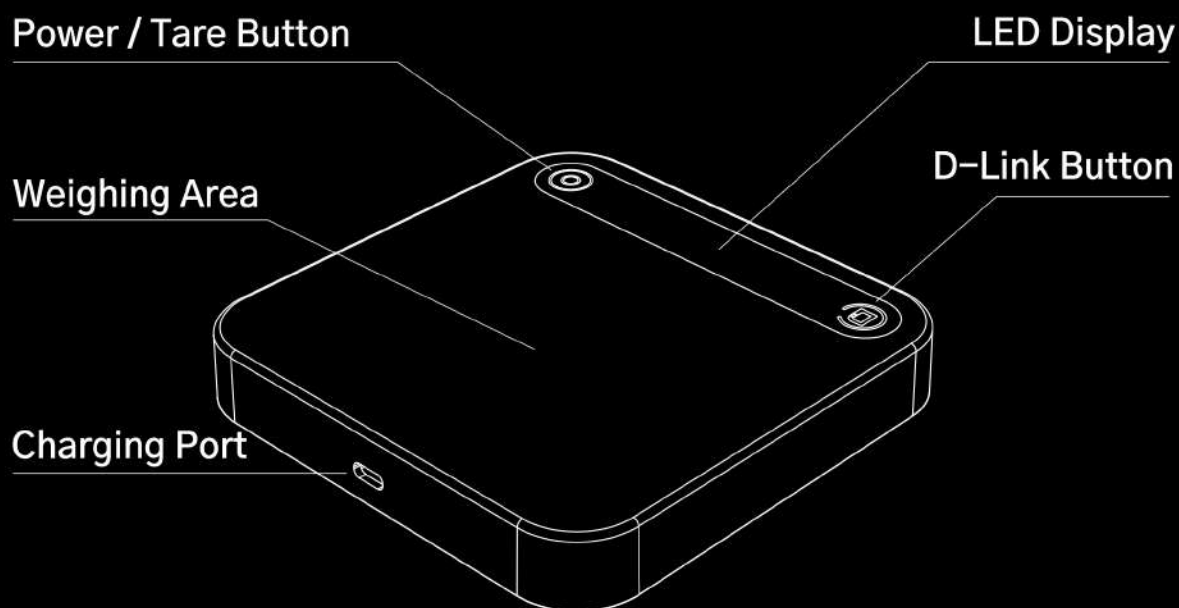

Auto-Brewing

Keeping track so you don't have to

DiFluid Café App

DiFluid Café displays Microbalance's data in a clean, and easy to read chart including flow rate, time, and weight.

Product Breakdown

Power On	Single Tap	 Power/Tare
Tare	Single Tap	
Power off	Hold	
Charge Units	Double Tap	 D-Link
Star/Stop Time	Single Tap	
Access system information	Double Tap	

Know Your Microbalance

Product Name	Microbalance
Model	DFT-S101
Measurements (L*W*H)	135mm * 135mm * 26.5mm
Max	2000g
Min	0.2g
Precision	0.1g
Resolution	0g-1000g: 0.1g 1000g-2000g: 1g
Units	g/oz/gr
Operating Temperature	5°C-40°C
Charging Port	Type-C
Charging Specs	5V= 0.5A
Battery Capacity	1000mAh
What's Included	Microbalance x1
	Heat-Insulating Silicon Mat x1
	Charging Cable x1