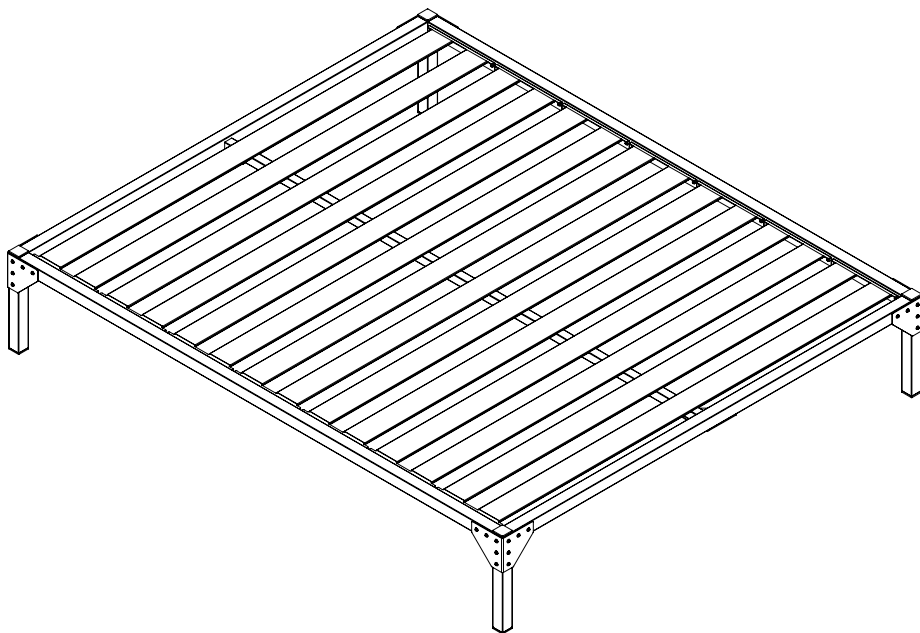

Periodically check the proper tightening of all screws.

LETTO PIAZZA E MEZZA E MATRIMONIALE SENZA TESTIERA

*SQUARE AND A HALF BED AND DOUBLE BED
WITHOUT HEADBOARD*

MODELLI/MODELS: 12.19 , 12.20 , 16.19 , 16.20 , 18.19 , 18.20