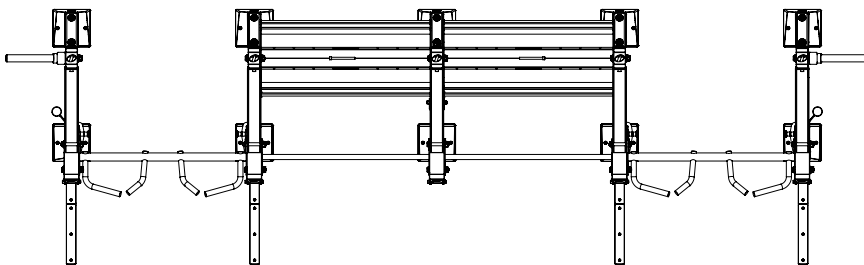

UPRIGHT COLOR OPTIONS

PLATINUM

SATIN BLACK

Model number	XCFW-4M-X1
Footprint	36.7" x 189.5" (93 cm x 481 cm)
Height	Frame 95.8" (243 cm)
Minimum Required Live Area	9.1' x 19.7' (2.8 m x 6.0 m)
Warranty	10 year frame and welds/1 year parts/90 days misc.

TOP VIEW

INCLUDED MODULES

- OLYMPIC LIFTING MODULE (2)
- ACCESSORY AND WEIGHT STORAGE (2)

INCLUDED ATTACHMENTS/OPTIONS

- VERTICAL WEIGHT STORAGE
- MULTI-GRIP CROSS (2)
- GROUND ROTATIONAL TRAINER
- X-RACK DOUBLE PLAY (2)

NOTE: X-Create systems are required to be bolted to a concrete sub-floor.
Accessories shown sold separately.