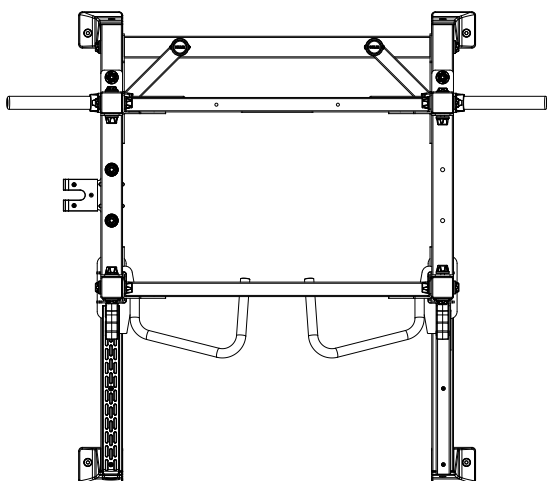

FRAME COLOR OPTIONS

UPRIGHT COLOR OPTIONS

*See Description in Notes

Model number	TR2-HR
Footprint	64.2" x 73.1" (163 cm x 185.5 cm)
Height	Frame 98.4" (249.8 cm)

TOP VIEW

NOTE:

- TR-2 RACKS ALLOW FOR CUSTOMIZATION OF PULL-UP BARS AND ATTACHMENTS.
- "FRAME" CONSISTS OF THE BASE, WEIGHT STORAGE UPRIGHTS AND UPPER CROSSES (EXCLUDING PULL-UP CROSSES). COLOR OPTIONS ARE HIGH WEAR PLATINUM OR SATIN BLACK
- "UPRIGHTS" ACCEPT BAR SUPPORTS AND CATCHES, AND INCLUDE LASER CUT NUMBERS. THE STANDARD COLOR IS HIGH WEAR BLACK FOR BOTH FRAME OPTIONS. ADDITIONAL COLORS CAN BE SUBSTITUTED FOR UPRIGHTS.