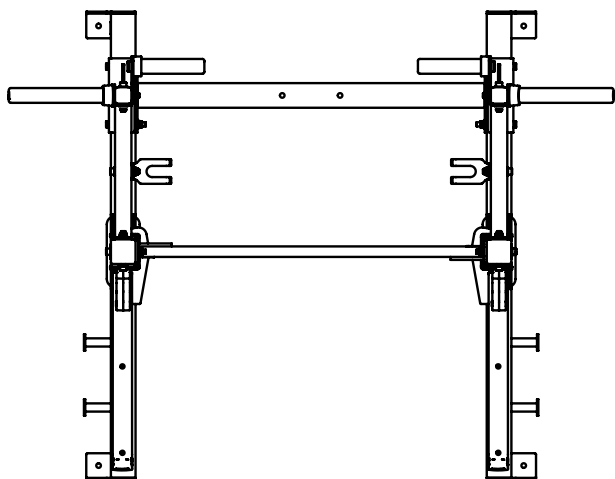

|              |                                 |
|--------------|---------------------------------|
| Model number | TR1-7HR                         |
| Footprint    | 72.4" x 56.1" (184 cm x 143 cm) |
| Height       | Frame 83.6" (212 cm)            |

## TOP VIEW

## NOTE:

- TR-1 RACKS ALLOW FOR CUSTOMIZATION OF PULL-UP BARS AND ATTACHMENTS.
- STANDARD UPRIGHT AND FRAME COLOR IS HIGH WEAR BLACK