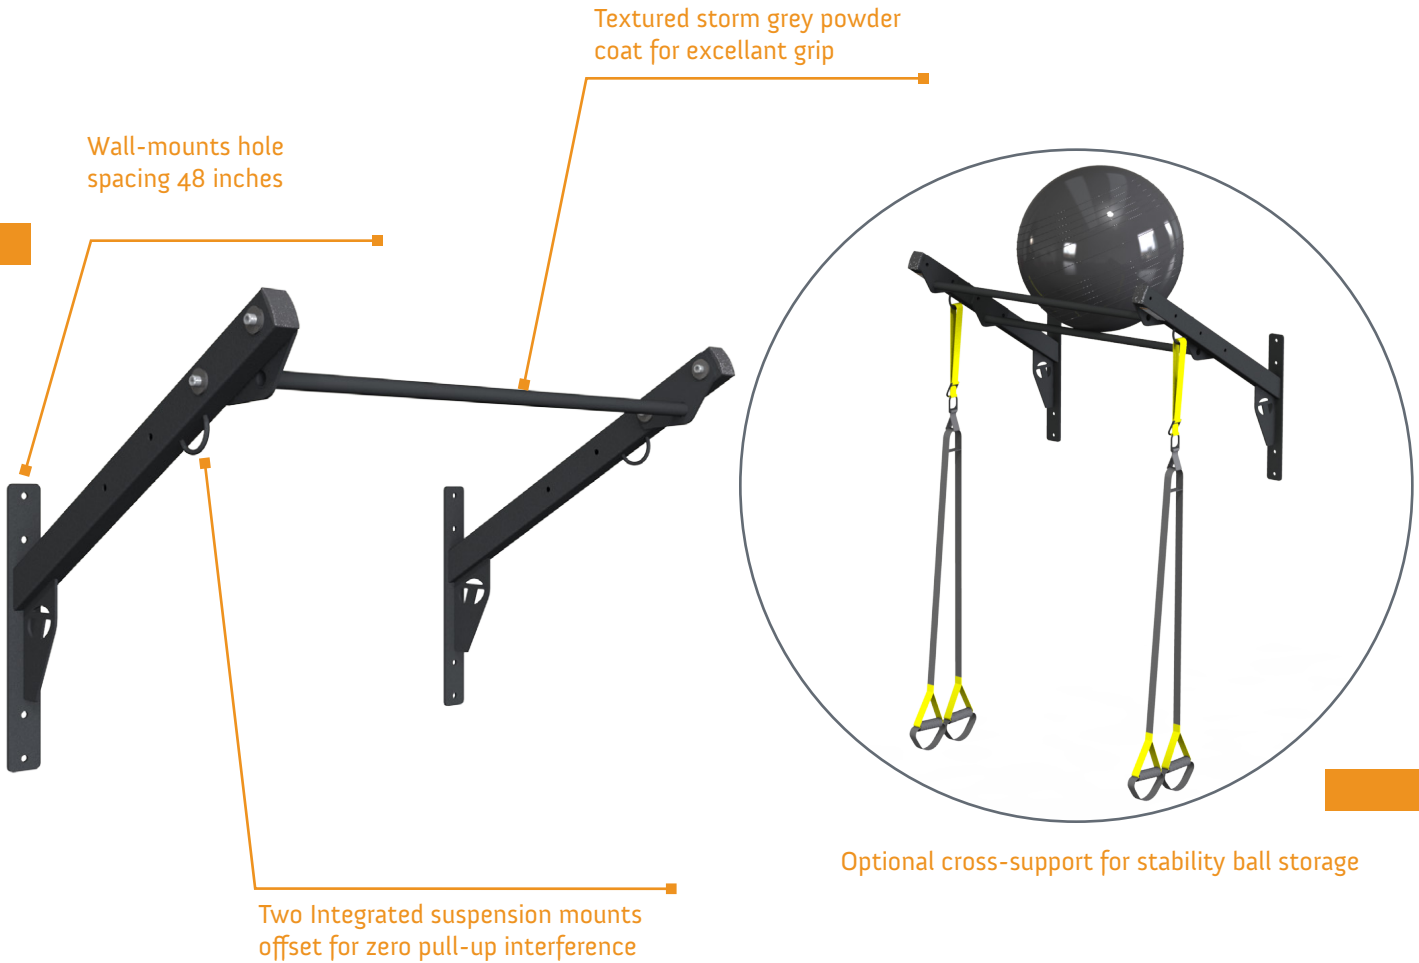

X-SERIES 4 FOOT WALL-MOUNT PULL-UP

Model number	XWMPU-4
Footprint (L x W x H)	50.8" x 34.1" x 35" (129 cm x 87 cm x 88 cm)
Minimum Required Live Area (For TRX Training)	4.5' x 11' (1.4 m x 3.4 m)
Warranty	10 year frame and welds/1 year parts and finish

TOP VIEW

Note: Must be anchored securely to a wall. Different wall materials require different types of fasteners. Mounting hardware is not included.

System can be expanded for additional users.