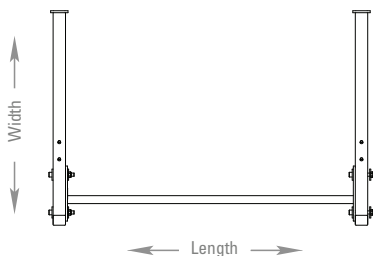

X-SERIES 4 FOOT WALL-MOUNT PULL-UP

Model number	XWMPU-4
Footprint (L x W x H)	50.8" x 34.1" x 35" (129 cm x 87 cm x 88 cm)
Minimum Required Live Area (For TRX Training)	4.5' x 11' (1.4 m x 3.4 m)
Warranty	10 year frame and welds/1 year parts and finish

TOP VIEW

Note: Must be anchored securely to a wall. Different wall materials require different types of fasteners. Mounting hardware is not included.

System can be expanded for additional users.