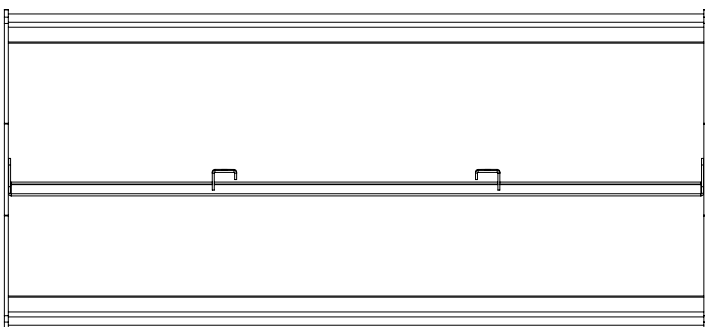

(1) XCREATE-4MM Monitor Mount

(3) XCREATE-4TRAY

Optional XCREATE-4MAT available

Monitor mount can be attached at the top with three trays below or at eye level with one tray above and two below.

Model number	XCREATE-4MMSM
Assembled Dimensions	73.6" x 42.9" x 19.5" (187 cm x 109 cm x 50 cm)
Weight	128 lb (58 kg)
Compatibility	X-Create Module Space
Warranty	10 year frame and welds/1 year parts/90 days misc.

TOP VIEW

NOTE: Monitor mount is designed to VESA standard and is compatible with most flat screens up to 43 inch. Maximum monitor width must be less than 40.2 inches.