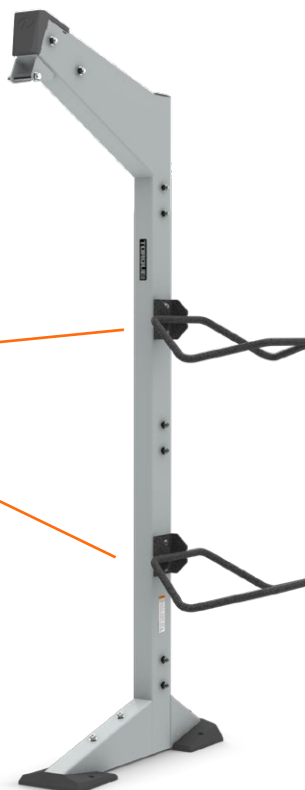

The X-Create BOSU storage attachment includes hangers for two BOSU balls.

Model number	XCREATE-SA-BOSU-2
Weight	14.4 lb (6.6 kg)
Compatibility	All X-Create Uprights
Warranty	10 year frame and welds/1 year parts/90 days misc.

TOP VIEW

NOTE

- Kit includes two BOSU brackets. Up to five brackets can be attached to each side of XCREATE-7U or 8U uprights.