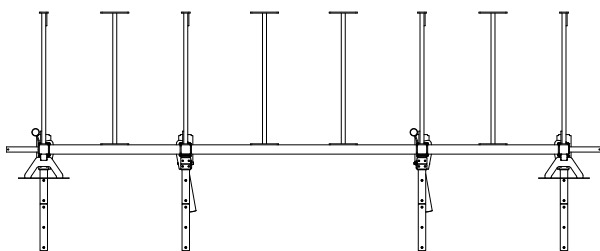

Model number	XRMBWM-4-14-X1
Footprint	168.9" x 47.8" (429 cm x 121 cm)
Height	Frame: 107.1" (272 cm) Ball Target: 126.7" (322 cm)
Minimum Required Live Area	19' x 8' (5.8 m x 2.4 m)
Upright Height Options	9 ft (XRACK-9U) Standard; Optional 8 ft (XRACK-8U)
Upright Color Options	Storm Grey, High Wear Red, Blue, Orange, and Platinum
Warranty	10 year frame and welds/1 year parts/90 days misc.

TOP VIEW

Note: Accessories shown are not included; X-Racks are required to be bolted to a concrete sub-floor

**DON'T QUIT.
EVER.™**