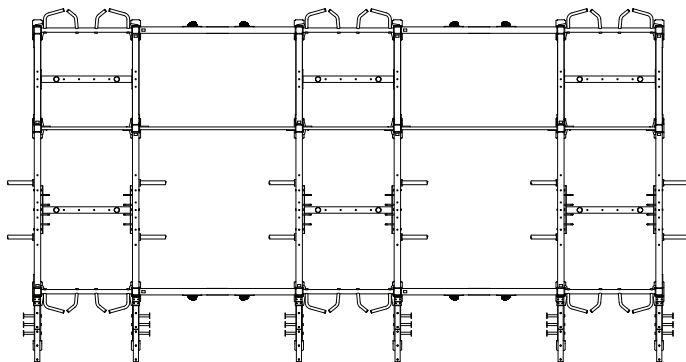

TOP VIEW

MAIN OPTIONS / SUBSTITUTIONS

- BALL TARGET
- PULL-UP CROSSES
- DIP/STEP/ATTACHMENT ANCHOR
- UPPER BAND PEG ATTACHMENT
- UPRIGHT COLORS & 8' HEIGHT OPTION
- PLATFORM & INSERT
- GROUND ROTATIONAL TRAINER
- BATTLE ROPE ANCHOR
- ENDLESS ROPE
- FLYING PULL-UP
- HEAVY BAG ATTACHMENT