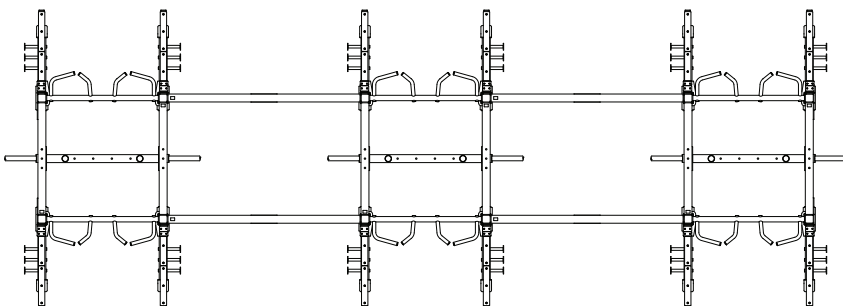

TOP VIEW

MAIN OPTIONS / SUBSTITUTIONS

- BALL TARGET
- PULL-UP CROSSES
- DIP/STEP/ATTACHMENT ANCHOR
- UPPER BAND PEG ATTACHMENT
- UPRIGHT COLORS & 8' HEIGHT OPTION
- PLATFORM & INSERT
- GROUND ROTATIONAL TRAINER
- BATTLE ROPE ANCHOR
- ENDLESS ROPE
- FLYING PULL-UP
- HEAVY BAG ATTACHMENT