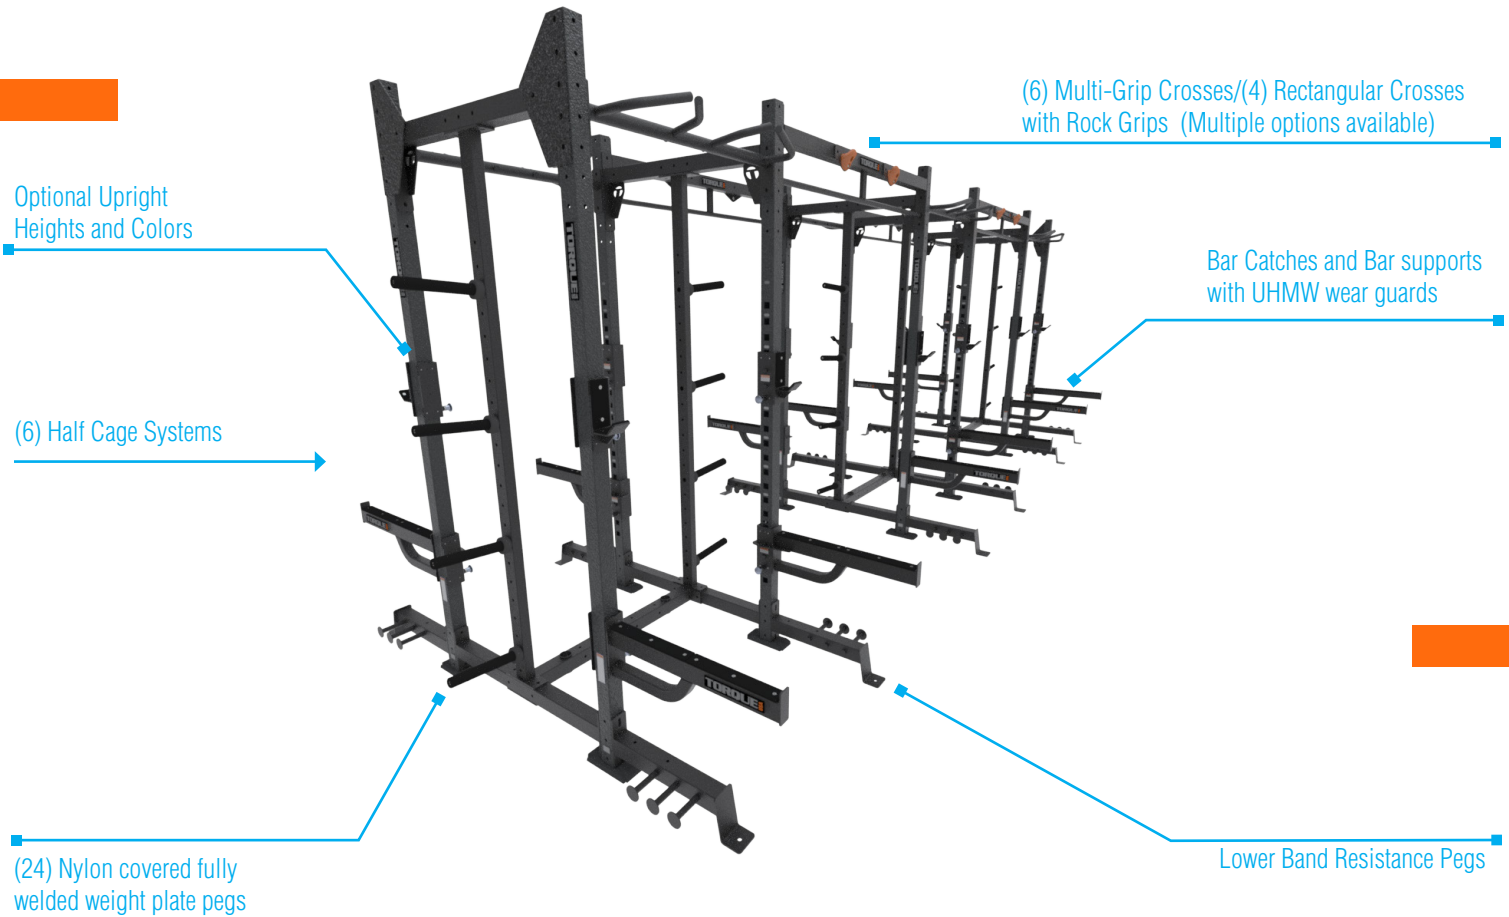

Model number	XSS-10-4-X1
Footprint	49.5" x 151.6" (125.73 cm x 385 cm)
Height	Frame 107.1" (272 cm) Optional Ball Target 129.0" (328 cm)
Minimum Required Live Area	96" x 206" (243 cm x 523 cm)
Upright Height Options	9 ft (XRACK-9U) Standard; Optional 8 ft (XRACK-8U)
Upright Color Options	Storm Grey, High Wear Red, Blue, Orange, and Platinum
Warranty	10 year frame and welds/1 year parts/90 days misc.

TOP VIEW

MAIN OPTIONS / SUBSTITUTIONS

- BALL TARGET
- PULL-UP CROSSES
- DIP/STEP/ATTACHMENT ANCHOR
- UPPER BAND PEG ATTACHMENT
- UPRIGHT COLORS & 8' HEIGHT OPTION
- PLATFORM & INSERT
- GROUND ROTATIONAL TRAINER
- BATTLE ROPE ANCHOR
- ENDLESS ROPE
- FLYING PULL-UP

Model number	XSSC-4-4-X1
Footprint	52.3" x 99.3" (132 cm x 252 cm)
Height	Frame 107.1" (272 cm) Optional Ball Target 129.0" (328 cm)
Minimum Required Live Area	96" x 207" (243 cm x 525 cm)
Upright Height Options	9 ft (XRACK-9U) Only
Upright Color Options	Storm Grey, High Wear Red, Blue, Orange, and Platinum
Warranty	10 year frame and welds/1 year parts/90 days misc.

Model number	XSS-4-24-X1
Footprint	289.5" x 98.8" (735 cm x 250 cm)
Height	Frame 107.1" (272 cm) Optional Ball Target 129.0" (328 cm)
Minimum Required Live Area	336" x 199" (853 cm x 505 cm)
Upright Height Options	9 ft (XRACK-9U) Standard; Optional 8 ft (XRACK-8U)
Upright Color Options	Storm Grey, High Wear Red, Blue, Orange, and Platinum
Warranty	10 year frame and welds/1 year parts/90 days misc.