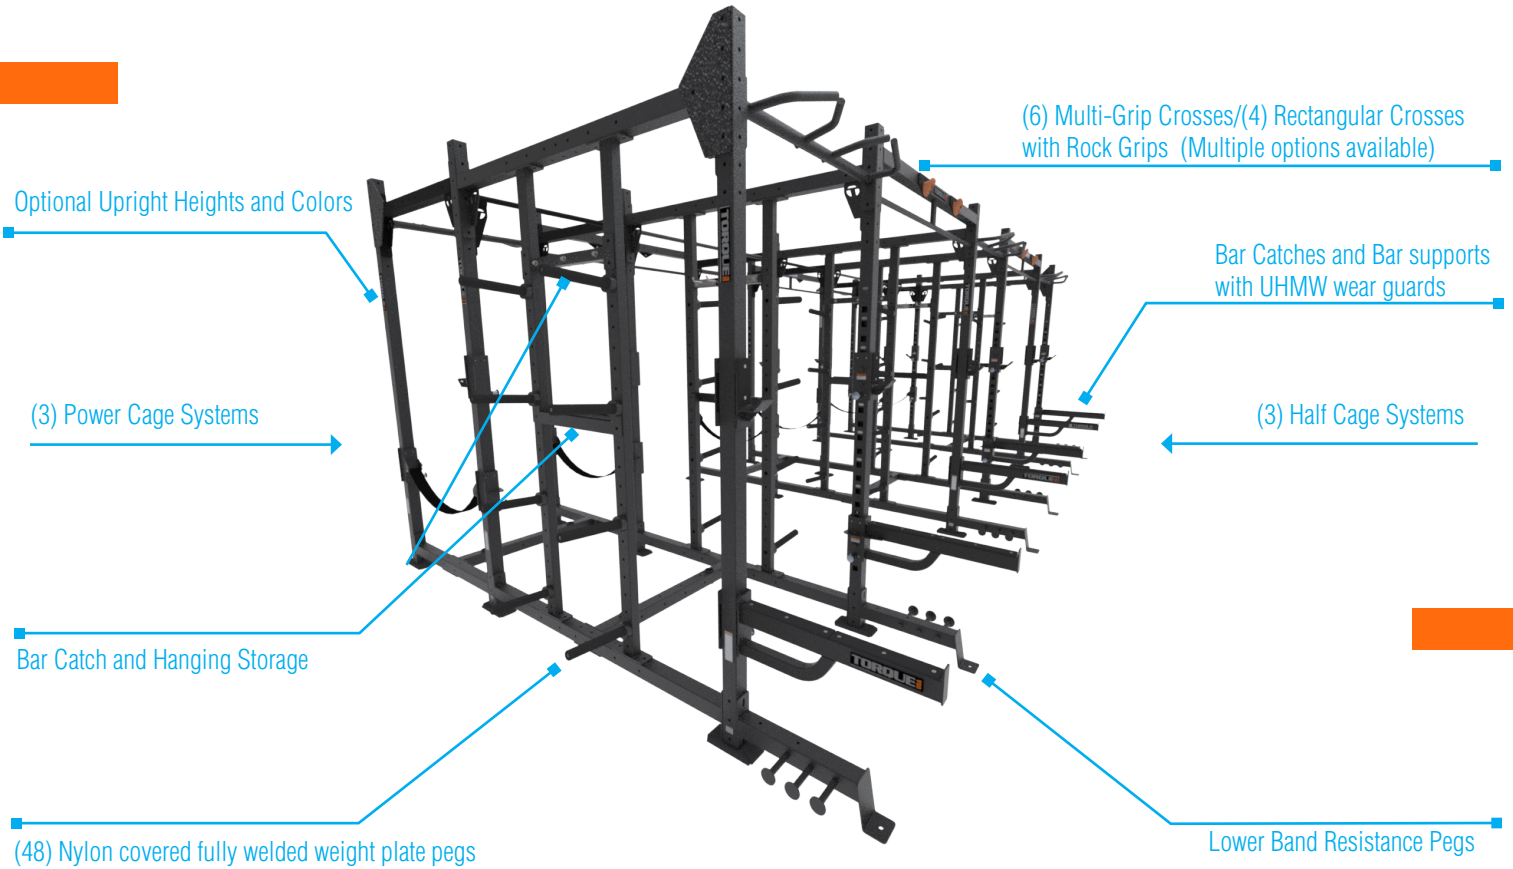

Model number	XSS-10-24-X1
Footprint	289.5" x 151.6" (735 cm x 385 cm)
Height	Frame 107.1" (272 cm) Optional Ball Target 129.0" (328 cm)
Minimum Required Live Area	336" x 206" (853 cm x 523 cm)
Upright Height Options	9 ft (XRACK-9U) Standard; Optional 8 ft (XRACK-8U)
Upright Color Options	Storm Grey, High Wear Red, Blue, Orange, and Platinum
Warranty	10 year frame and welds/1 year parts/90 days misc.