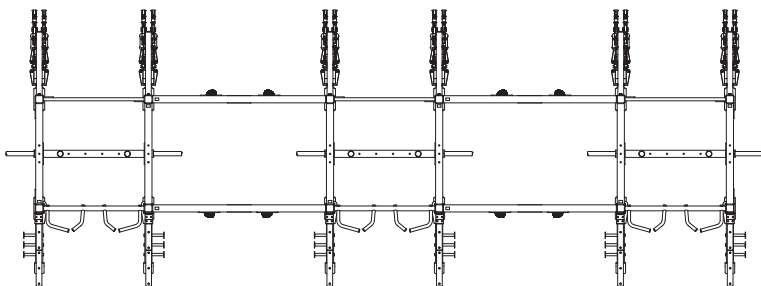

TOP VIEW

MAIN OPTIONS / SUBSTITUTIONS

- BALL TARGET
- PULL-UP CROSSES
- DIP/STEP/ATTACHMENT ANCHOR
- UPPER BAND PEG ATTACHMENT
- UPRIGHT COLORS
- PLATFORM & INSERT
- GROUND ROTATIONAL TRAINER
- BATTLE ROPE ANCHOR
- ENDLESS ROPE
- FLYING PULL-UP
- HEAVY BAG ATTACHMENT