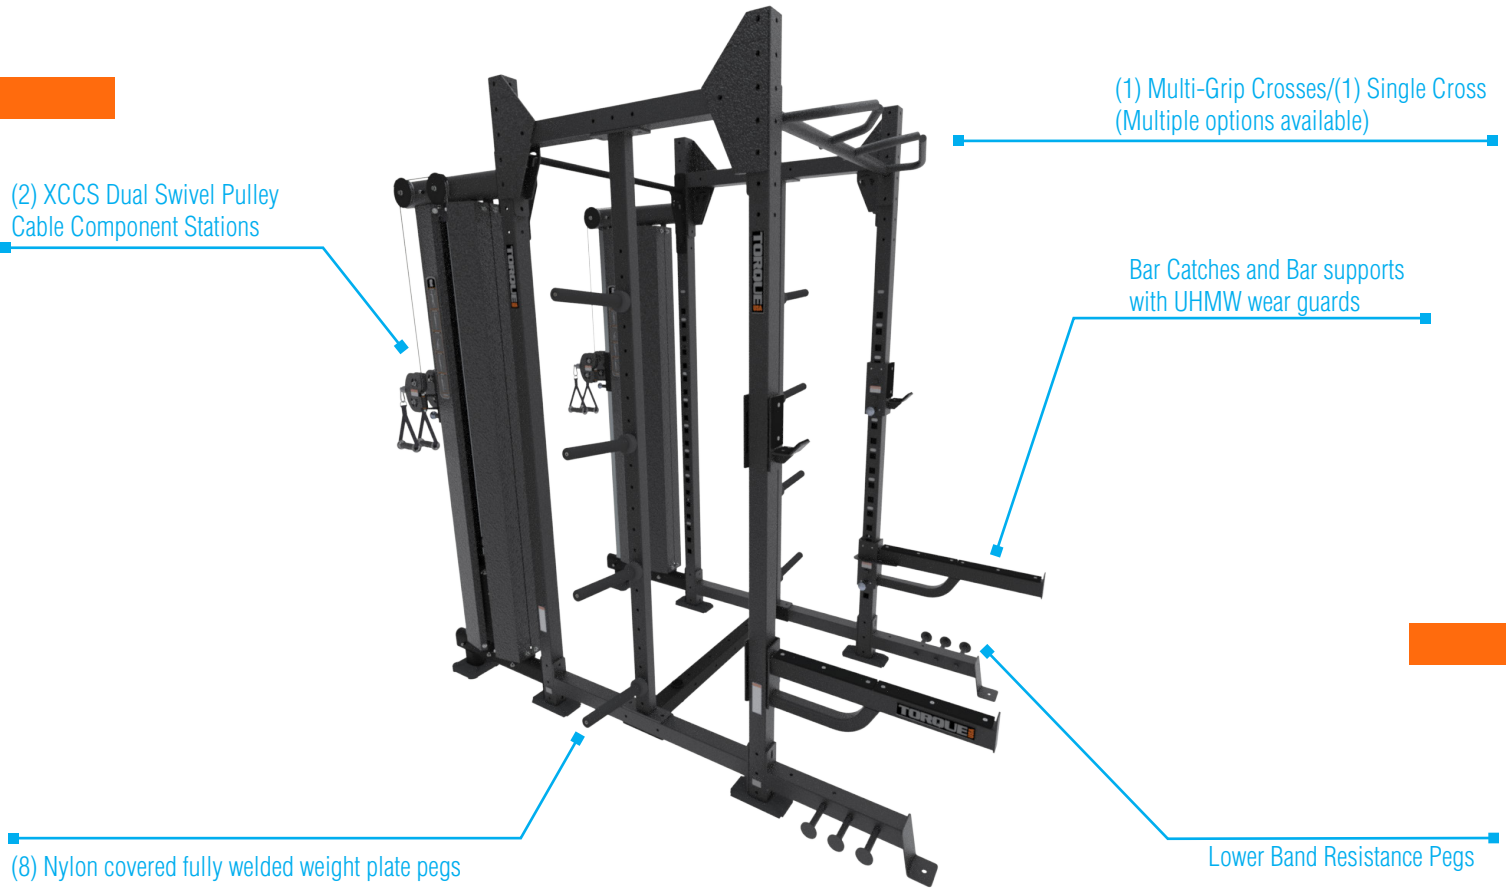

Model number	XSS-6-4-X1
Footprint	49.5" x 128.7" (125.73 cm x 326 cm)
Height	Frame 107.1" (272 cm) Optional Ball Target 129.0" (328 cm)
Minimum Required Live Area	96" x 229" (243 cm x 581 cm)
Upright Height Options	9 ft (XRACK-9U) Standard; Optional 8 ft (XRACK-8U)
Upright Color Options	Storm Grey, High Wear Red, Blue, Orange, and Platinum
Warranty	10 year frame and welds/1 year parts/90 days misc.

TOP VIEW

MAIN OPTIONS / SUBSTITUTIONS

- BALL TARGET
- PULL-UP CROSSES
- DIP/STEP/ATTACHMENT ANCHOR
- UPPER BAND PEG ATTACHMENT
- UPRIGHT COLORS & 8' HEIGHT OPTION
- PLATFORM & INSERT
- GROUND ROTATIONAL TRAINER
- BATTLE ROPE ANCHOR
- ENDLESS ROPE
- FLYING PULL-UP

Model number	XSS-10-4-X1
Footprint	49.5" x 151.6" (125.73 cm x 385 cm)
Height	Frame 107.1" (272 cm) Optional Ball Target 129.0" (328 cm)
Minimum Required Live Area	96" x 206" (243 cm x 523 cm)
Upright Height Options	9 ft (XRACK-9U) Standard; Optional 8 ft (XRACK-8U)
Upright Color Options	Storm Grey, High Wear Red, Blue, Orange, and Platinum
Warranty	10 year frame and welds/1 year parts/90 days misc.

Model number	XSSC-4-4-X1
Footprint	52.3" x 99.3" (132 cm x 252 cm)
Height	Frame 107.1" (272 cm) Optional Ball Target 129.0" (328 cm)
Minimum Required Live Area	96" x 207" (243 cm x 525 cm)
Upright Height Options	9 ft (XRACK-9U) Only
Upright Color Options	Storm Grey, High Wear Red, Blue, Orange, and Platinum
Warranty	10 year frame and welds/1 year parts/90 days misc.