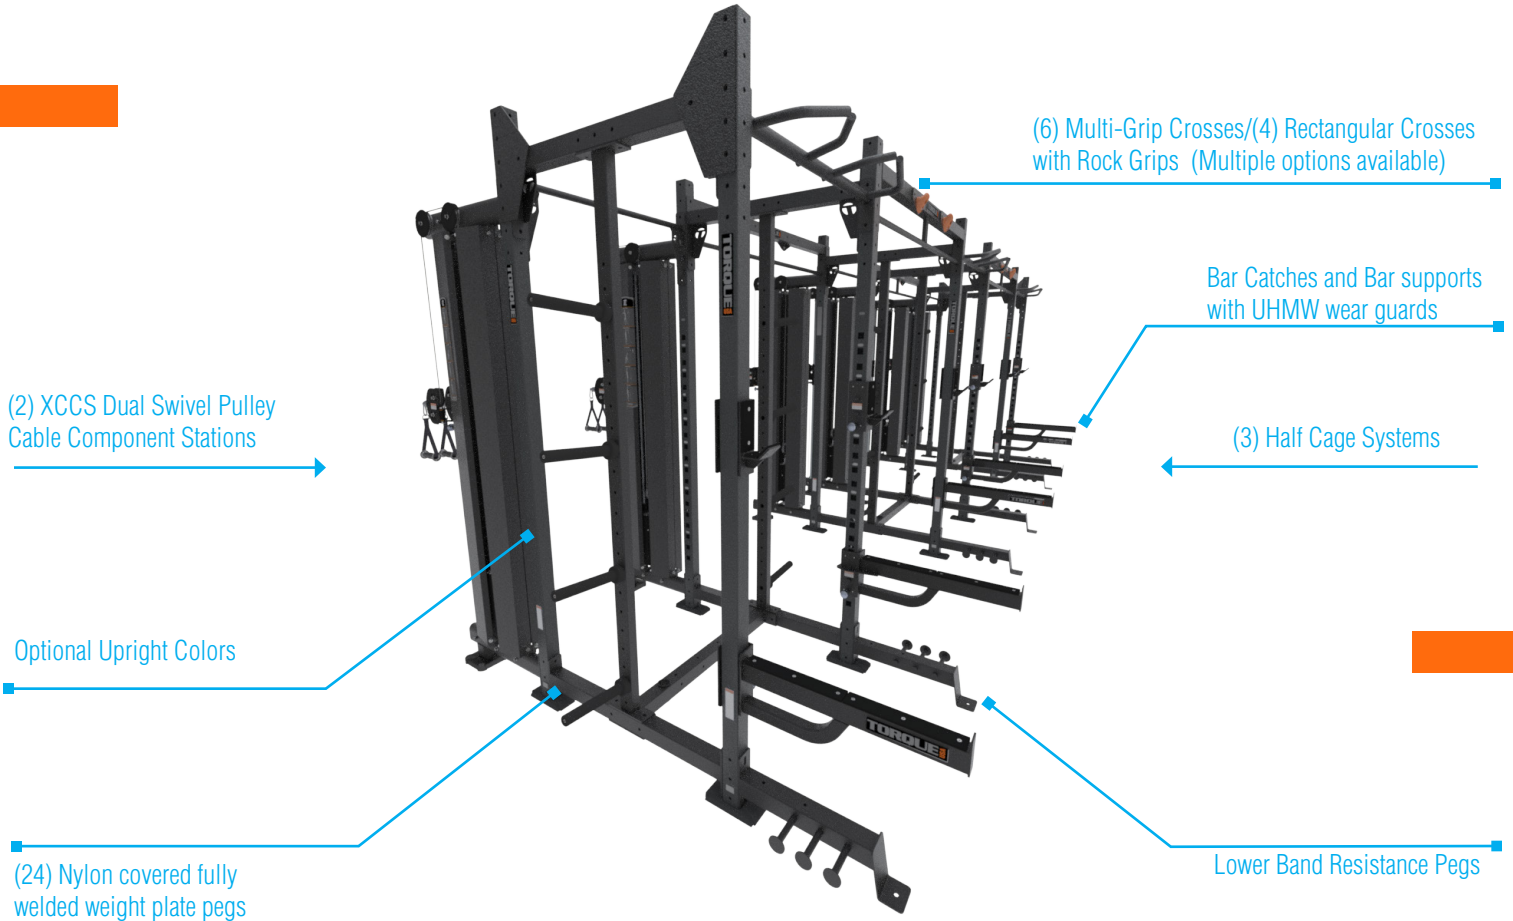

Model number	XSSC-4-24-X1
Footprint	289.5" x 99.3" (735 cm x 252 cm)
Height	Frame 107.1" (272 cm) Optional Ball Target 129.0" (328 cm)
Minimum Required Live Area	336" x 207" (853 cm x 525 cm)
Upright Height Options	9 ft (XRACK-9U) Only
Upright Color Options	Storm Grey, High Wear Red, Blue, Orange, and Platinum
Warranty	10 year frame and welds/1 year parts/90 days misc.