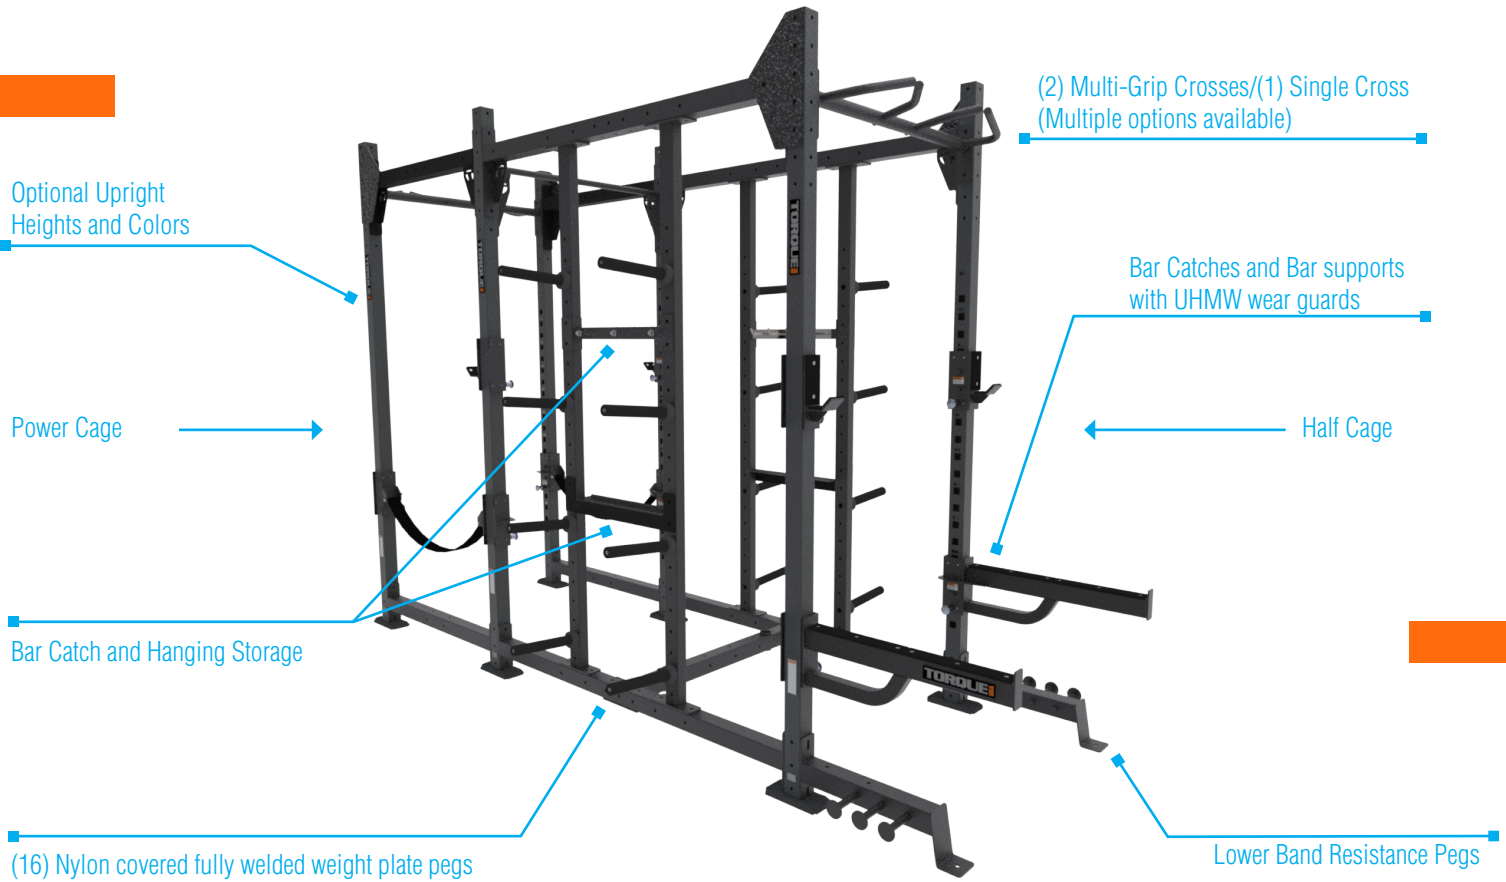

X-SIEGE PACKAGES

Model number	XSS-4-4-X1
Footprint	49.5" x 98.8" (125.73 cm x 250 cm)
Height	Frame 107.1" (272 cm) Optional Ball Target 129.0" (328 cm)
Minimum Required Live Area	96" x 199" (243 cm x 505 cm)
Upright Height Options	9 ft (XRACK-9U) Standard; Optional 8 ft (XRACK-8U)
Upright Color Options	Storm Grey, High Wear Red, Blue, Orange, and Platinum
Warranty	10 year frame and welds/1 year parts/90 days misc.

TOP VIEW

MAIN OPTIONS / SUBSTITUTIONS

- BALL TARGET
- PULL-UP CROSSES
- DIP/STEP/ATTACHMENT ANCHOR
- UPPER BAND PEG ATTACHMENT
- UPRIGHT COLORS & 8' HEIGHT OPTION
- PLATFORM & INSERT
- GROUND ROTATIONAL TRAINER
- BATTLE ROPE ANCHOR
- ENDLESS ROPE
- FLYING PULL-UP

Model number	XSS-6-4-X1
Footprint	49.5" x 128.7" (125.73 cm x 326 cm)
Height	Frame 107.1" (272 cm) Optional Ball Target 129.0" (328 cm)
Minimum Required Live Area	96" x 229" (243 cm x 581 cm)
Upright Height Options	9 ft (XRACK-9U) Standard; Optional 8 ft (XRACK-8U)
Upright Color Options	Storm Grey, High Wear Red, Blue, Orange, and Platinum
Warranty	10 year frame and welds/1 year parts/90 days misc.

Model number	XSS-10-4-X1
Footprint	49.5" x 151.6" (125.73 cm x 385 cm)
Height	Frame 107.1" (272 cm) Optional Ball Target 129.0" (328 cm)
Minimum Required Live Area	96" x 206" (243 cm x 523 cm)
Upright Height Options	9 ft (XRACK-9U) Standard; Optional 8 ft (XRACK-8U)
Upright Color Options	Storm Grey, High Wear Red, Blue, Orange, and Platinum
Warranty	10 year frame and welds/1 year parts/90 days misc.