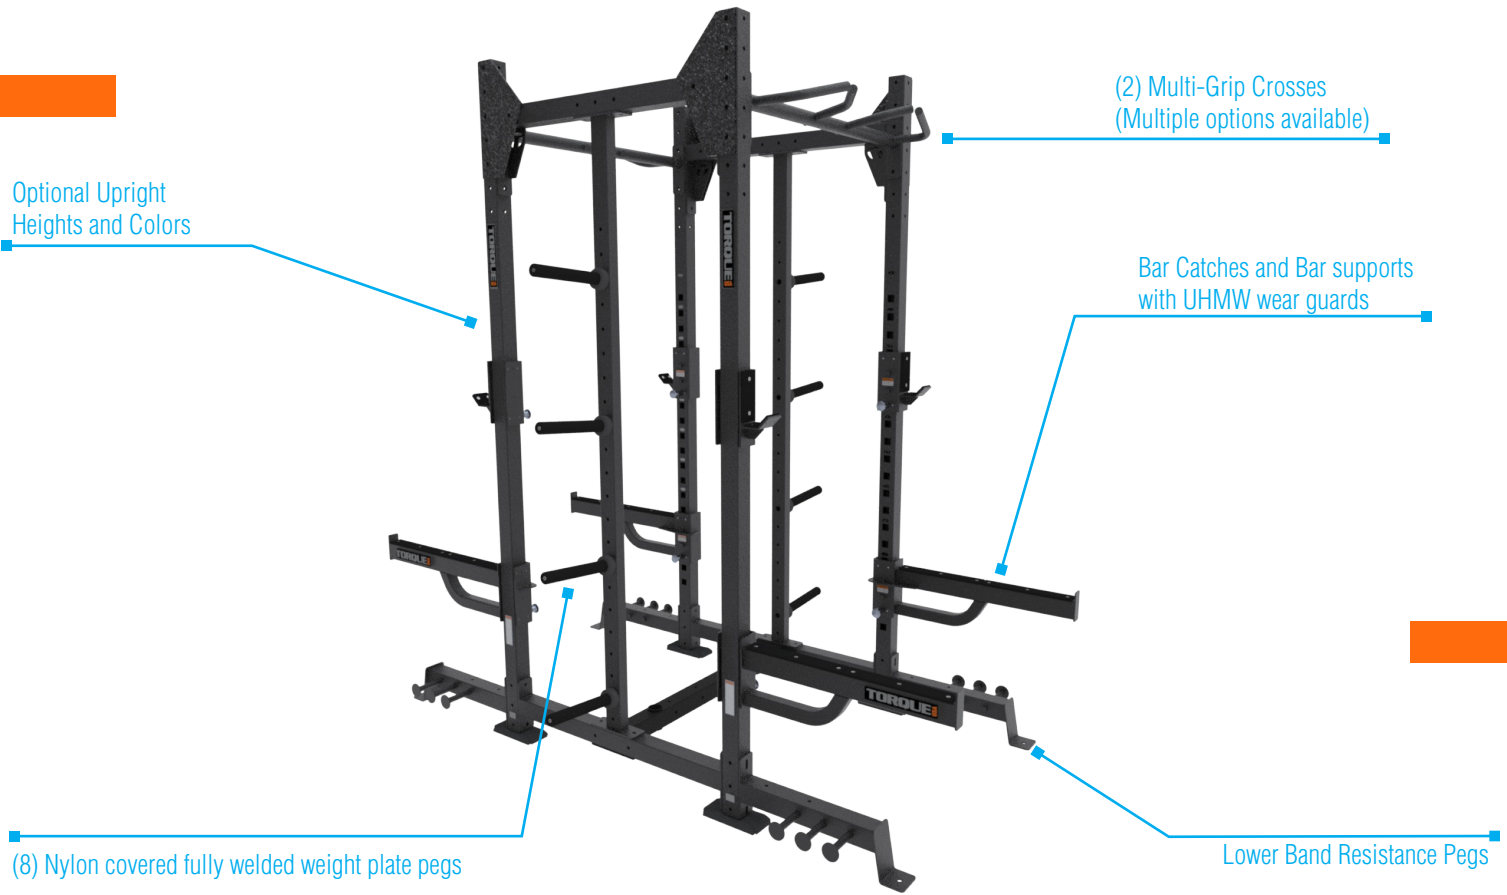

X-SIEGE PACKAGES

Model number	XSS-4-4-X1
Footprint	49.5" x 98.8" (125.73 cm x 250 cm)
Height	Frame 107.1" (272 cm) Optional Ball Target 129.0" (328 cm)
Minimum Required Live Area	96" x 199" (243 cm x 505 cm)
Upright Height Options	9 ft (XRACK-9U) Standard; Optional 8 ft (XRACK-8U)
Upright Color Options	Storm Grey, High Wear Red, Blue, Orange, and Platinum
Warranty	10 year frame and welds/1 year parts/90 days misc.

TOP VIEW

MAIN OPTIONS / SUBSTITUTIONS

- BALL TARGET
- PULL-UP CROSSES
- DIP/STEP/ATTACHMENT ANCHOR
- UPPER BAND PEG ATTACHMENT
- UPRIGHT COLORS & 8' HEIGHT OPTION
- PLATFORM & INSERT
- GROUND ROTATIONAL TRAINER
- BATTLE ROPE ANCHOR
- ENDLESS ROPE
- FLYING PULL-UP

Model number	XSS-6-4-X1
Footprint	49.5" x 128.7" (125.73 cm x 326 cm)
Height	Frame 107.1" (272 cm) Optional Ball Target 129.0" (328 cm)
Minimum Required Live Area	96" x 229" (243 cm x 581 cm)
Upright Height Options	9 ft (XRACK-9U) Standard; Optional 8 ft (XRACK-8U)
Upright Color Options	Storm Grey, High Wear Red, Blue, Orange, and Platinum
Warranty	10 year frame and welds/1 year parts/90 days misc.

Model number	XSS-10-4-X1
Footprint	49.5" x 151.6" (125.73 cm x 385 cm)
Height	Frame 107.1" (272 cm) Optional Ball Target 129.0" (328 cm)
Minimum Required Live Area	96" x 206" (243 cm x 523 cm)
Upright Height Options	9 ft (XRACK-9U) Standard; Optional 8 ft (XRACK-8U)
Upright Color Options	Storm Grey, High Wear Red, Blue, Orange, and Platinum
Warranty	10 year frame and welds/1 year parts/90 days misc.