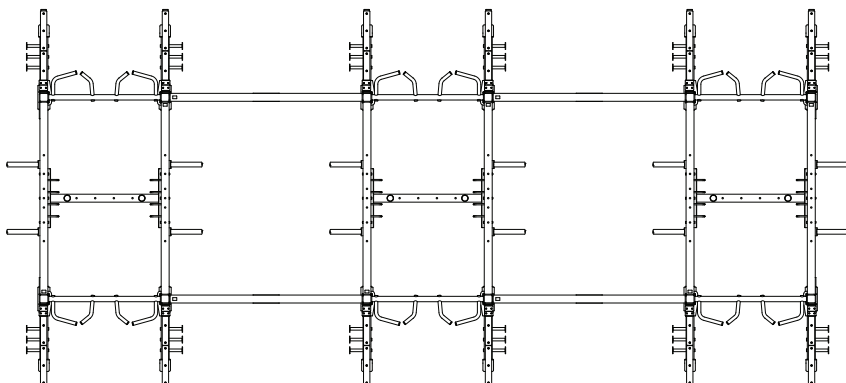

TOP VIEW

MAIN OPTIONS / SUBSTITUTIONS

- BALL TARGET
- PULL-UP CROSSES
- DIP/STEP/ATTACHMENT ANCHOR
- UPPER BAND PEG ATTACHMENT
- UPRIGHT COLORS & 8' HEIGHT OPTION
- PLATFORM & INSERT
- GROUND ROTATIONAL TRAINER
- BATTLE ROPE ANCHOR
- ENDLESS ROPE
- FLYING PULL-UP
- HEAVY BAG ATTACHMENT