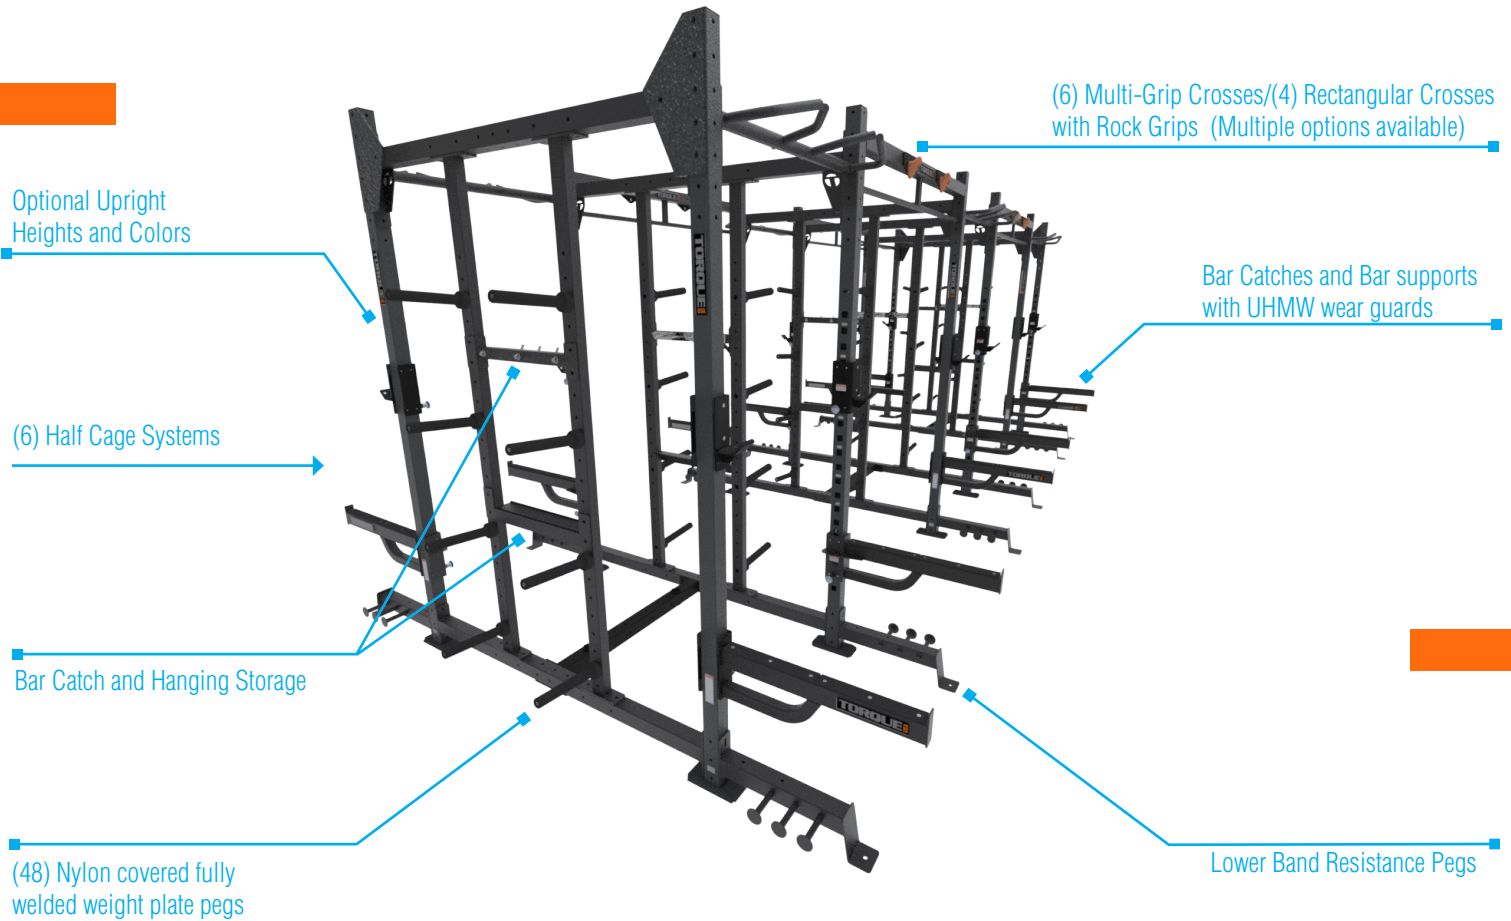

Model number	XSS-6-24-X1
Footprint	289.5" x 128.7" (735 cm x 326 cm)
Height	Frame 107.1" (272 cm) Optional Ball Target 129.0" (328 cm)
Minimum Required Live Area	336" x 229" (853 cm x 581 cm)
Upright Height Options	9 ft (XRACK-9U) Standard; Optional 8 ft (XRACK-8U)
Upright Color Options	Storm Grey, High Wear Red, Blue, Orange, and Platinum
Warranty	10 year frame and welds/1 year parts/90 days misc.