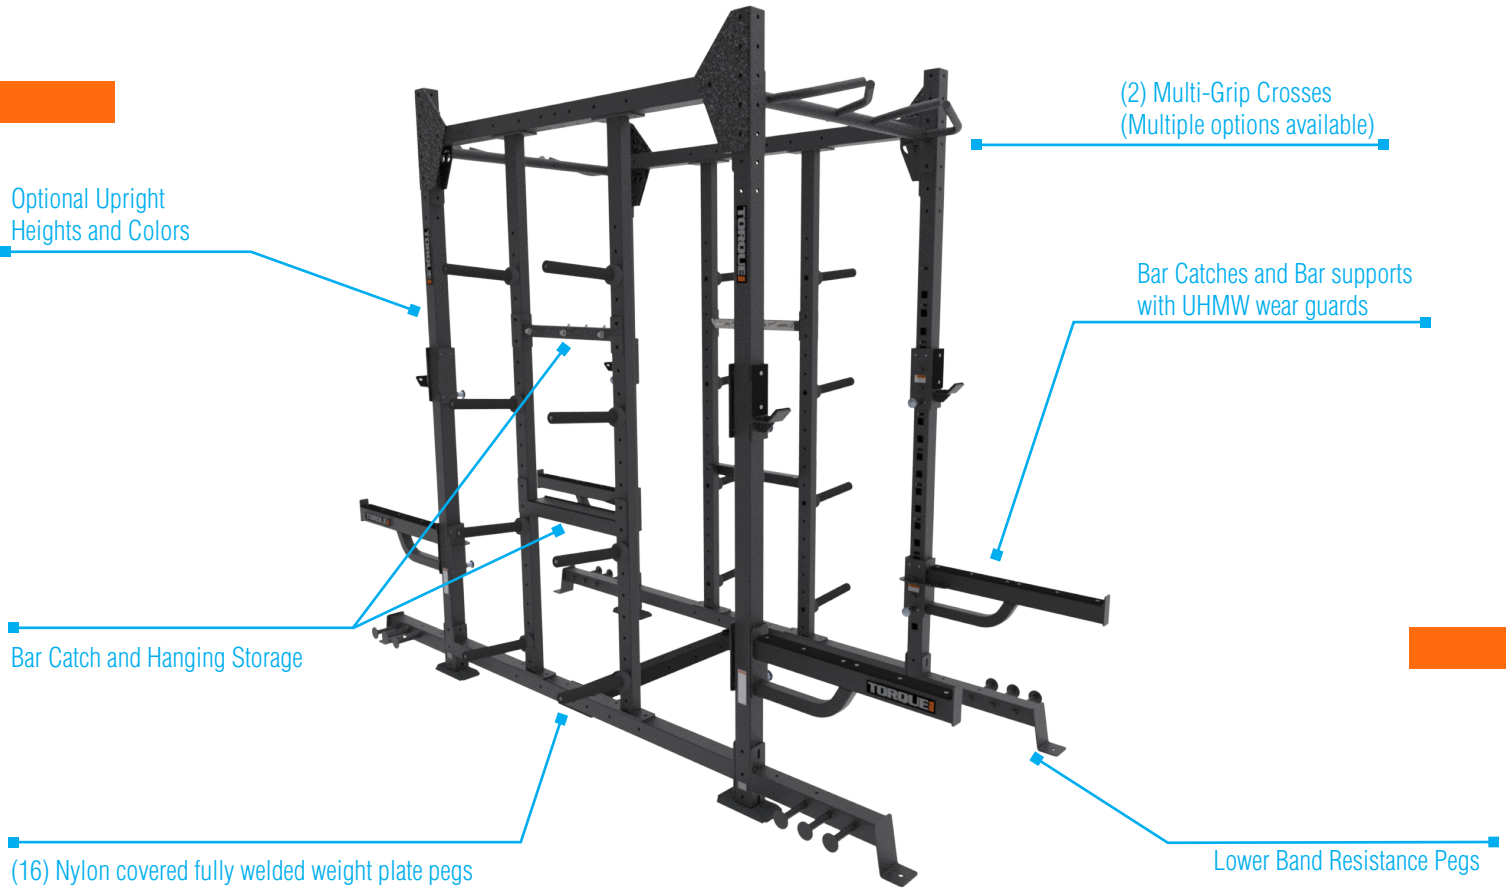

X-SIEGE PACKAGES

Model number	XSS-4-4-X1
Footprint	49.5" x 98.8" (125.73 cm x 250 cm)
Height	Frame 107.1" (272 cm) Optional Ball Target 129.0" (328 cm)
Minimum Required Live Area	96" x 199" (243 cm x 505 cm)
Upright Height Options	9 ft (XRACK-9U) Standard; Optional 8 ft (XRACK-8U)
Upright Color Options	Storm Grey, High Wear Red, Blue, Orange, and Platinum
Warranty	10 year frame and welds/1 year parts/90 days misc.

TOP VIEW

MAIN OPTIONS / SUBSTITUTIONS

- BALL TARGET
- PULL-UP CROSSES
- DIP/STEP/ATTACHMENT ANCHOR
- UPPER BAND PEG ATTACHMENT
- UPRIGHT COLORS & 8' HEIGHT OPTION
- PLATFORM & INSERT
- GROUND ROTATIONAL TRAINER
- BATTLE ROPE ANCHOR
- ENDLESS ROPE
- FLYING PULL-UP

Model number	XSS-6-4-X1
Footprint	49.5" x 128.7" (125.73 cm x 326 cm)
Height	Frame 107.1" (272 cm) Optional Ball Target 129.0" (328 cm)
Minimum Required Live Area	96" x 229" (243 cm x 581 cm)
Upright Height Options	9 ft (XRACK-9U) Standard; Optional 8 ft (XRACK-8U)
Upright Color Options	Storm Grey, High Wear Red, Blue, Orange, and Platinum
Warranty	10 year frame and welds/1 year parts/90 days misc.

Model number	XSS-10-4-X1
Footprint	49.5" x 151.6" (125.73 cm x 385 cm)
Height	Frame 107.1" (272 cm) Optional Ball Target 129.0" (328 cm)
Minimum Required Live Area	96" x 206" (243 cm x 523 cm)
Upright Height Options	9 ft (XRACK-9U) Standard; Optional 8 ft (XRACK-8U)
Upright Color Options	Storm Grey, High Wear Red, Blue, Orange, and Platinum
Warranty	10 year frame and welds/1 year parts/90 days misc.