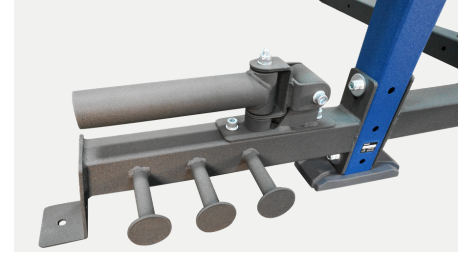

Combine Olympic and Functional Training

From nylon covered fully welded weight plate pegs, lower band resistance pegs, bar catches and bar supports, multi-grip crosses and more, X-SIEGE attachments cater to any style of training facility and user.

Rectangular Cross
Single Cross
Ninja Cross
Monkey Cross
Multi-Grip Cross
Triple Cross

TRAINING ATTACHMENTS

Add any of the following attachments on to one of our existing packages or create your own custom system with our X-SIEGE attachment options.

Training Attachments and More

- Bar Catches
- J-Hook Bar Supports
- Ball Target
- Platforms and Inserts
- Universal Heavy Bag Mount
- Endless Rope Drum
- Monkey Bar
- Flying Pull-up
- Horizontal Weight Storage
- Battle Rope Anchor
- Lower Band Peg Attachment
- Upper Band Peg Attachment
- Rock Climbing Kit
- Upright Gusset Plate
- Vertical Bar Catch & Accessory Storage
- X-Rack Boot
- Vertical Weight Storage
- Bar Catch Straps

Attachment Highlights

BAR CATCH

BAR SUPPORT

LOWER BAND PEGS

BAR CATCH STRAPS

BAR CATCH STORAGE

VERTICAL ACCESSORY STORAGE

Find Your X-SIEGE