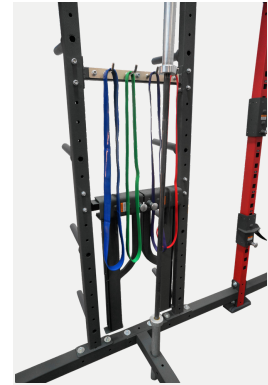

Combine Olympic and Functional Training

From nylon covered fully welded weight plate pegs, lower band resistance pegs, bar catches and bar supports, multi-grip crosses and more, X-SIEGE attachments cater to any style of training facility and user.

Training Attachments and More

- Bar Catches
- J-Hook Bar Supports
- Ball Target
- Platforms and Inserts
- Universal Heavy Bag Mount
- Endless Rope Drum
- Monkey Bar
- Flying Pull-up
- Horizontal Weight Storage
- Battle Rope Anchor
- Lower Band Peg Attachment
- Upper Band Peg Attachment
- Rock Climbing Kit
- Upright Gusset Plate
- Vertical Bar Catch & Accessory Storage
- X-Rack Boot
- Vertical Weight Storage
- Bar Catch Straps

Attachment Highlights

BAR CATCH

BAR SUPPORT

LOWER BAND PEGS

BAR CATCH STRAPS

BAR CATCH STORAGE

VERTICAL ACCESSORY STORAGE

Find Your X-SIEGE

TORQUE USA

View our 8 curated packages on our website or contact your Torque representative to find the perfect X-SIEGE package for your facility.

4 X 4 FOOT SIEGE STORAGE RACK
- X1 PACKAGE

4 X 6 FOOT SIEGE STORAGE RACK
- X1 PACKAGE