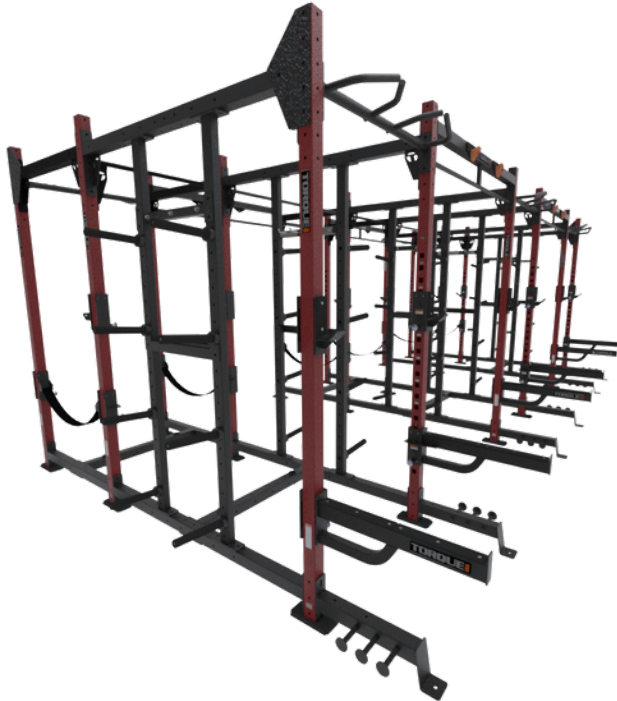

Choose Your Height and Color

Available in five colors, X-SIEGE can be a sleek addition to your facility, or a bold branding opportunity. X-SIEGE uprights are available in either 8 ft. or 9 ft. height options.

Combine Olympic and Functional Training

From nylon covered fully welded weight plate pegs, lower band resistance pegs, bar catches and bar supports, multi-grip crosses and more, X-SIEGE attachments cater to any style of training facility and user.

Customize Your X- SIEGE

Add any of the following attachments to one of our existing packages or create your own custom system with our X-SIEGE attachment options.

Upright Height and Colors Options

8 ft. uprights

Training Attachments and More

- Bar Catches
- J-Hook Bar Supports
- Ball Target
- Platforms and Inserts
- Universal Heavy Bag Mount
- Endless Rope Drum
- Monkey Bar
- Flying Pull-up
- Horizontal Weight Storage
- Battle Rope Anchor
- Lower Band Peg Attachment
- Upper Band Peg Attachment
- Rock Climbing Kit
- Upright Gusset Plate
- Vertical Bar Catch & Accessory Storage
- X-Rack Boot
- Vertical Weight Storage
- Bar Catch Straps