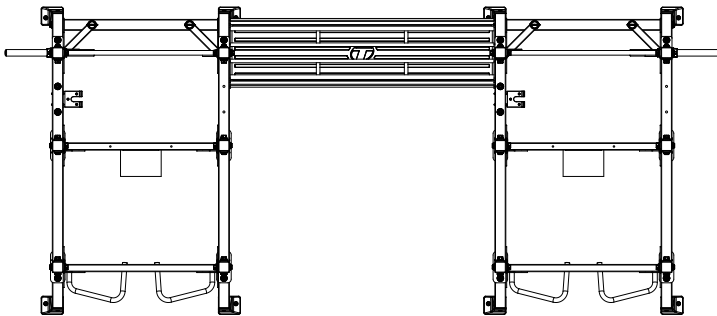

UPRIGHT COLOR OPTIONS

*See Description in Notes

FRAME COLOR OPTIONS

Model number	TR2-DPRWS
Footprint	83.3" x 193.5" (211.4 cm x 491.4 cm)
Height	Frame 98.4" (249.8 cm)

TOP VIEW

NOTE:

- TR-2 RACKS ALLOW FOR CUSTOMIZATION OF PULL-UP BARS AND ATTACHMENTS.
- "FRAME" CONSISTS OF THE BASE, WEIGHT STORAGE UPRIGHTS AND UPPER CROSSES (EXCLUDING PULL-UP CROSSES). COLOR OPTIONS ARE HIGH WEAR PLATINUM OR SATIN BLACK
- "UPRIGHTS" ACCEPT BAR SUPPORTS AND CATCHES, AND INCLUDE LASER CUT NUMBERS. THE STANDARD COLOR IS HIGH WEAR BLACK FOR BOTH FRAME OPTIONS. ADDITIONAL COLORS CAN BE SUBSTITUTED FOR UPRIGHTS.