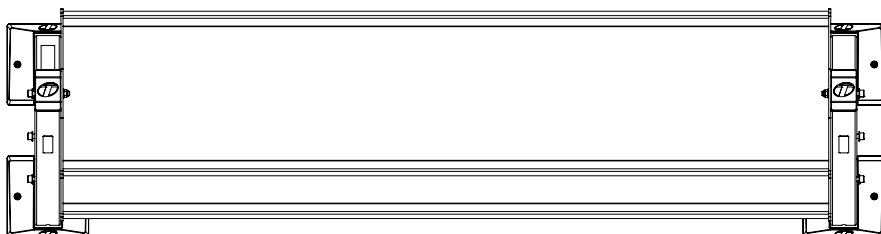

#### UPRIGHT COLOR OPTIONS

PLATINUM

SATIN BLACK

Model number	XC8HHDR
Footprint (L x W x H)	99.2" x 25.8" x 36.0 (252 cm x 66 cm x 91 cm)
Weight	235 lb (107 kg)
Warranty	10 year frame and welds/1 year parts/90 days misc.

#### TOP VIEW

#### NOTE:

- The length of the tray is 87.1 in (221 cm)
- Optional XCREATE-8TRAY third shelf available
- Optional (2) XCREATE-4MAT tray mat available