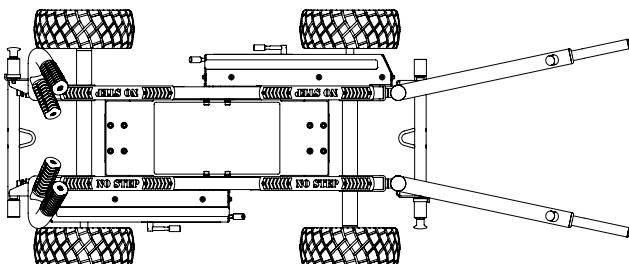

Attach and remove handles without the use of tools.

Model number	XTMX-WBH
Dimensions - with MX (L x W x H)	81.5" x 33.4" x 17.9" (207 cm x 85 cm x 45 cm)
Weight (handles only)	22 lbs (10.0 kg)
Compatible with	TANK MX

TOP VIEW  
(SHOWN WITH MX)

NOTE: For added weight, see the XTWHK or XTWHSK and for Wall Mounted Handle Storage, see the XTMX-WMSS