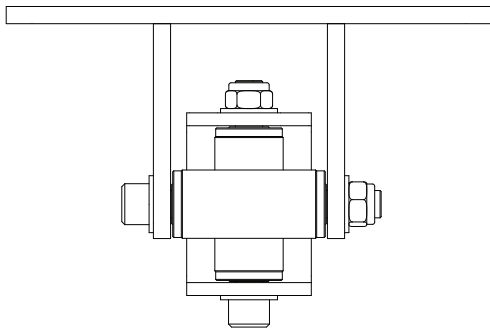

Rotates and swivels in 3-dimensional space to improve exercise quality and extend life of hooks and heavy bags. Attaches to X-Create Bridge System and X-Rack Monkey Bar and Rectangular Crosses.

Model number	XCREATE-3DSM
Dimensions	5.9" x 8.9" x 10.9" (14.9 cm x 22.6 cm x 27.8 cm)
Weight	8.6 lb (3.9 kg)
Compatibility	X-Create and X-Rack rectangular and monkey bar crosses
Hanging height of heavy bag	90.1" (229 cm)
Warranty	10 year frame and welds/1 year parts/90 days misc.

TOP VIEW

NOTE

- MOUNTS TO X-CREATE BRIDGE SYSTEMS
- MOUNTS TO FRONT OF X-CREATE UPRIGHTS WITH THE XCREATE-AE