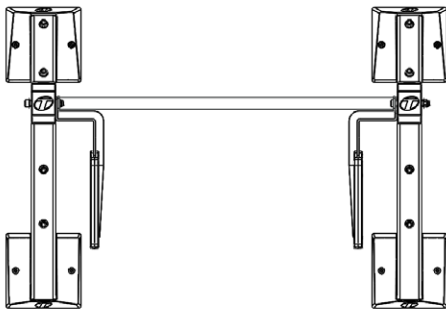

XCREATE-4BSM10 module stores 10 barbells (2 per rack location)

(2) XCREATE-5U uprights

Urethane boots that cover base feet

Includes numbered labels to mark barbell locations.

UPRIGHT COLOR OPTIONS

PLATINUM

SATIN BLACK

Model number	XCW-1M-10BR
Footprint (L x W x H)	54.2" x 37.0" x 63.8 (315 cm x 75 cm x 152 cm)
Weight	263 lb (119 kg)
Warranty	10 year frame and welds/1 year parts/90 days misc.

TOP VIEW

NOTE:

- Two bars are stored per rack location for a total of 10 barbells.